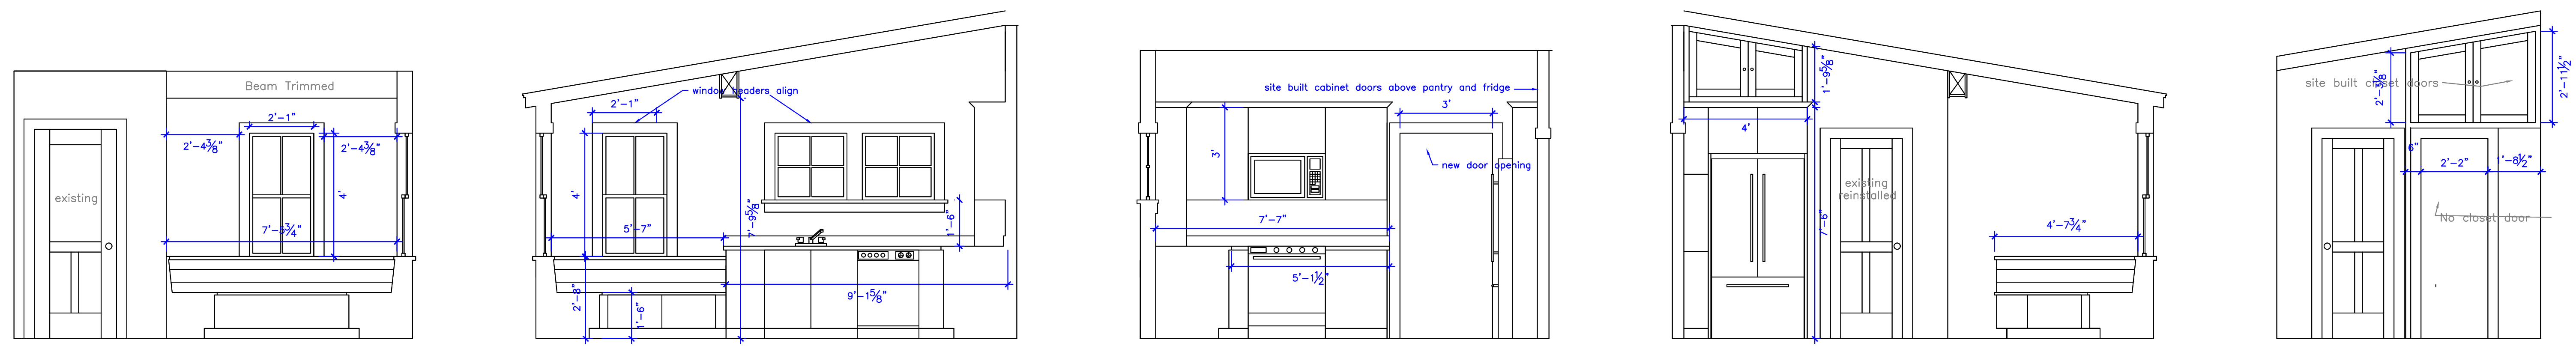

Meaghan and Richard Engdahl Kitchen 2015 14 Brook Lane Peaks Island, ME 04108

Thompson Johnson
Woodworks
115 Island Avenue
Peaks Island ME 04108
207.766.5919

Title Page

Drawing Index:

- A1: Title Page
- A2: Site Plan
- A3: Existing Exterior Elevations
- A4: Existing Floor Plan
- A5: Proposed Exterior Elevations
- A6: Proposed Floor Plan
- A7: Proposed Demolition and Framing
- A8: Proposed Interior Elevations
- A9: Proposed Interior Elevations
- E1: Proposed Lighting and Power

PROJECT
Engdahl Kitchen 2015
14 Brook Lane
Peaks Island, ME 04108

DATE	REVISED
12-30-14	
SCALE	DRAWN BY
3/8"=1'	Heather

NOTES

A1