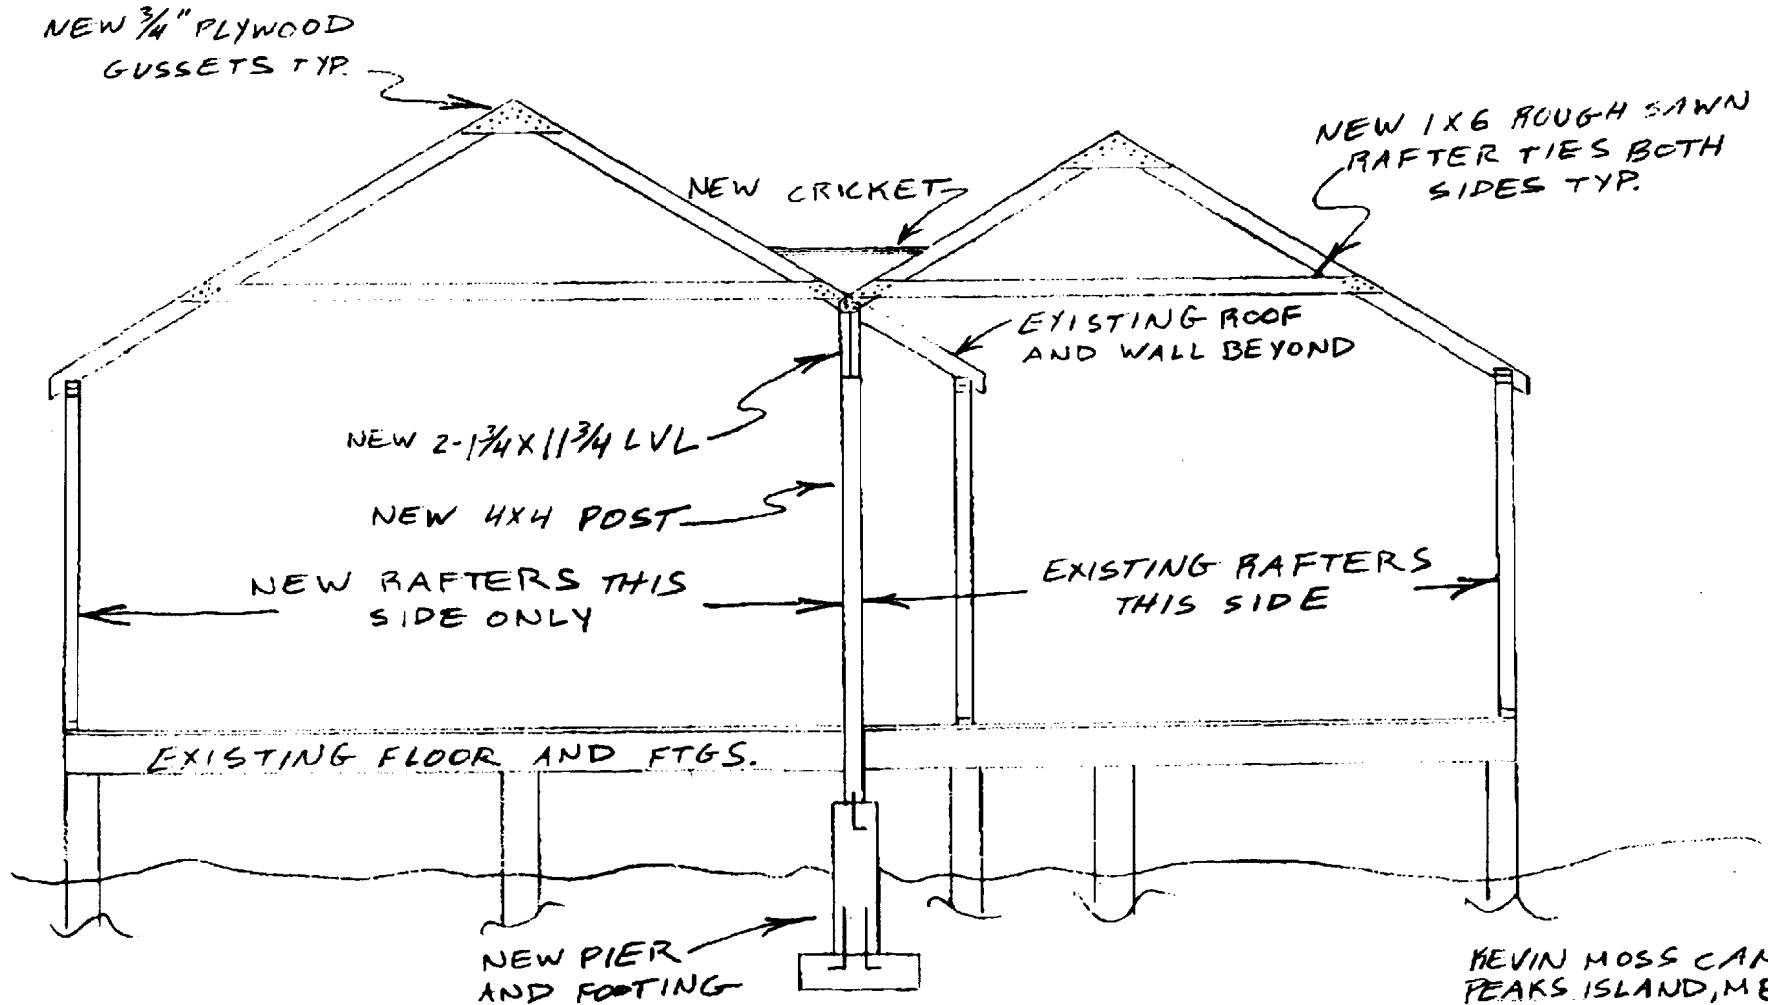

SECTION B-B

KEVIN MOSS CAMP  
PEAKS ISLAND, ME.  
DATE: 5-28-01  
BY: TWC  
SCALE: 1/4" = 1'-0"

4/4

SECTION A-A

KEVIN MOSS CAMP  
PEAKS ISLAND, ME.  
DATE: 5-28-01  
BY: TWC  
SCALE: 1/4" = 1'-0

7/6

2/4