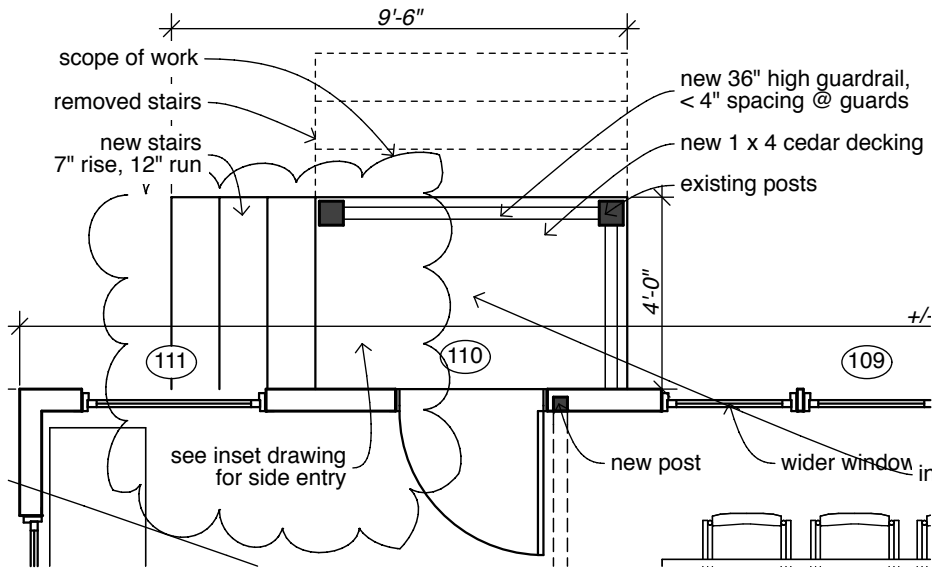

WINKELMAN ARCHITECTURE

41 UNION WHARF, SUITE 4, PORTLAND, ME 04101
PH: 207.699.2998

8

4

0 1 2 4

SCALE: 1/4" = 1'-0"
DATE: 11/12/15

Proposed First Floor Plan

Roberts - Jefferson Residence
106 Trefethen Ave, Peaks Island, Portland, Maine

A
101