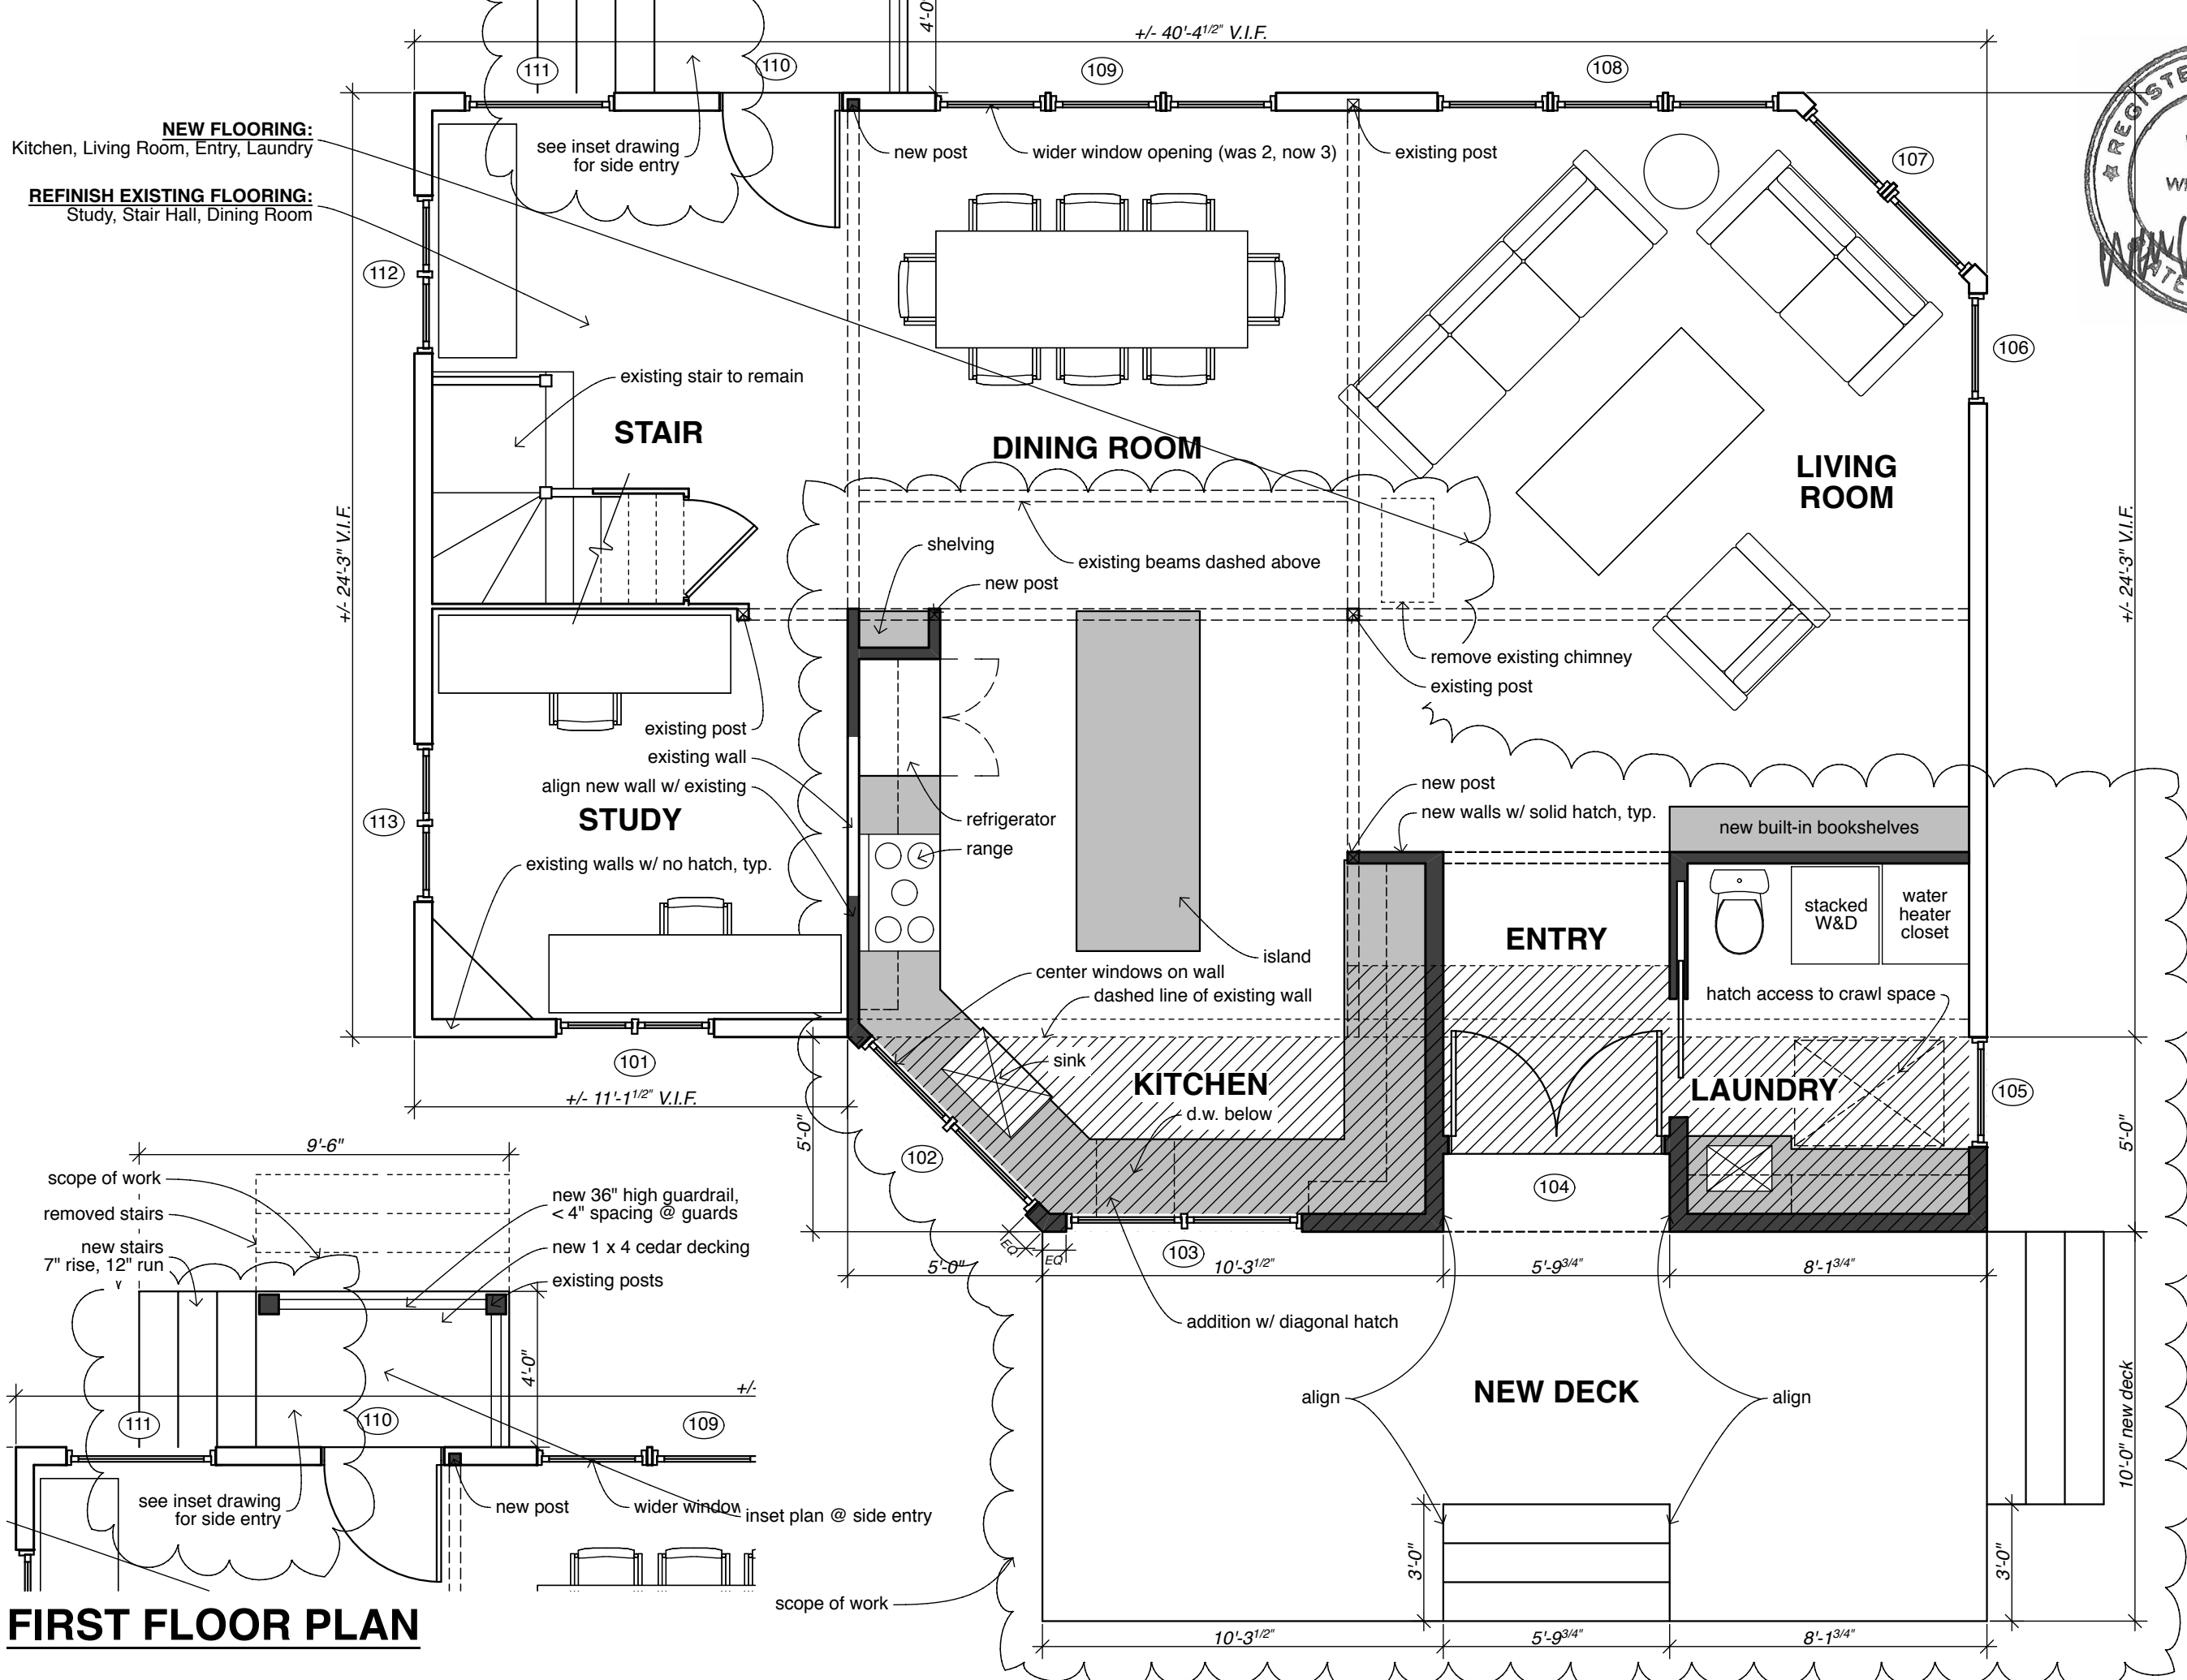

NEW FLOORING:
Kitchen, Living Room, Entry, Laundry

REFINISH EXISTING FLOORING:
Study, Stair Hall, Dining Room

FIRST FLOOR PLAN

WINKELMAN ARCHITECTURE

41 UNION WHARF, SUITE 4, PORTLAND, ME 04101
PH: 207.699.2998

8

4

0 1 2 4

SCALE: 1/4" = 1'-0"
DATE: 11/12/15

Proposed First Floor Plan

Roberts - Jefferson Residence
106 Trefethen Ave, Peaks Island, Portland, Maine

A
101