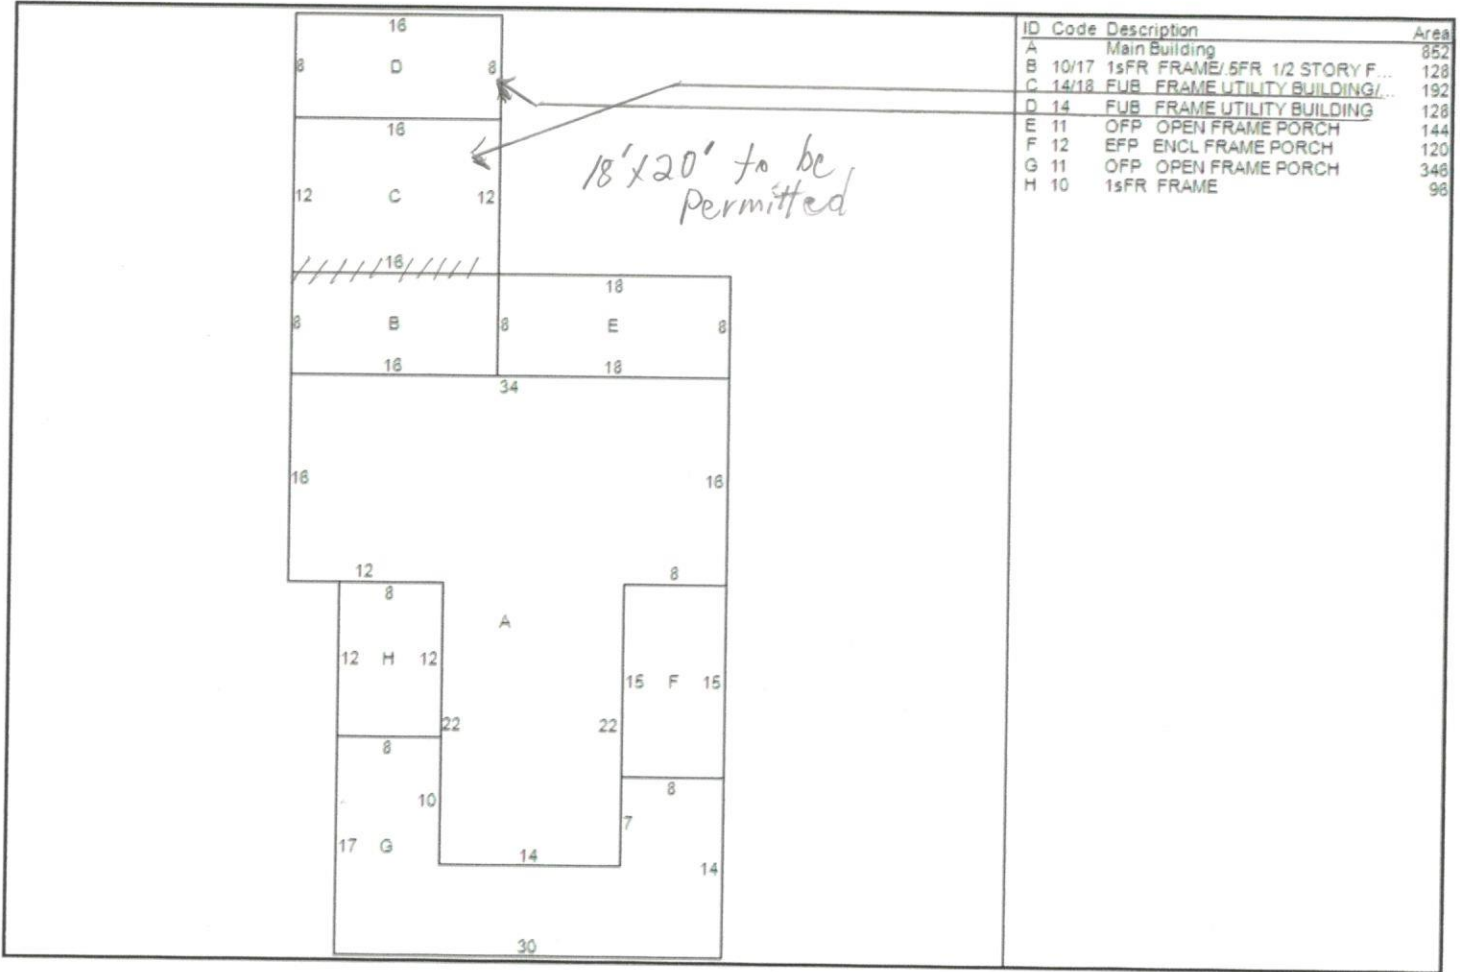

C-1

Curlew C-1 88 Trefithern P.I.  
 City of Portland doc. i  
 existing structure to be  
 altered (same use)  
 No scale