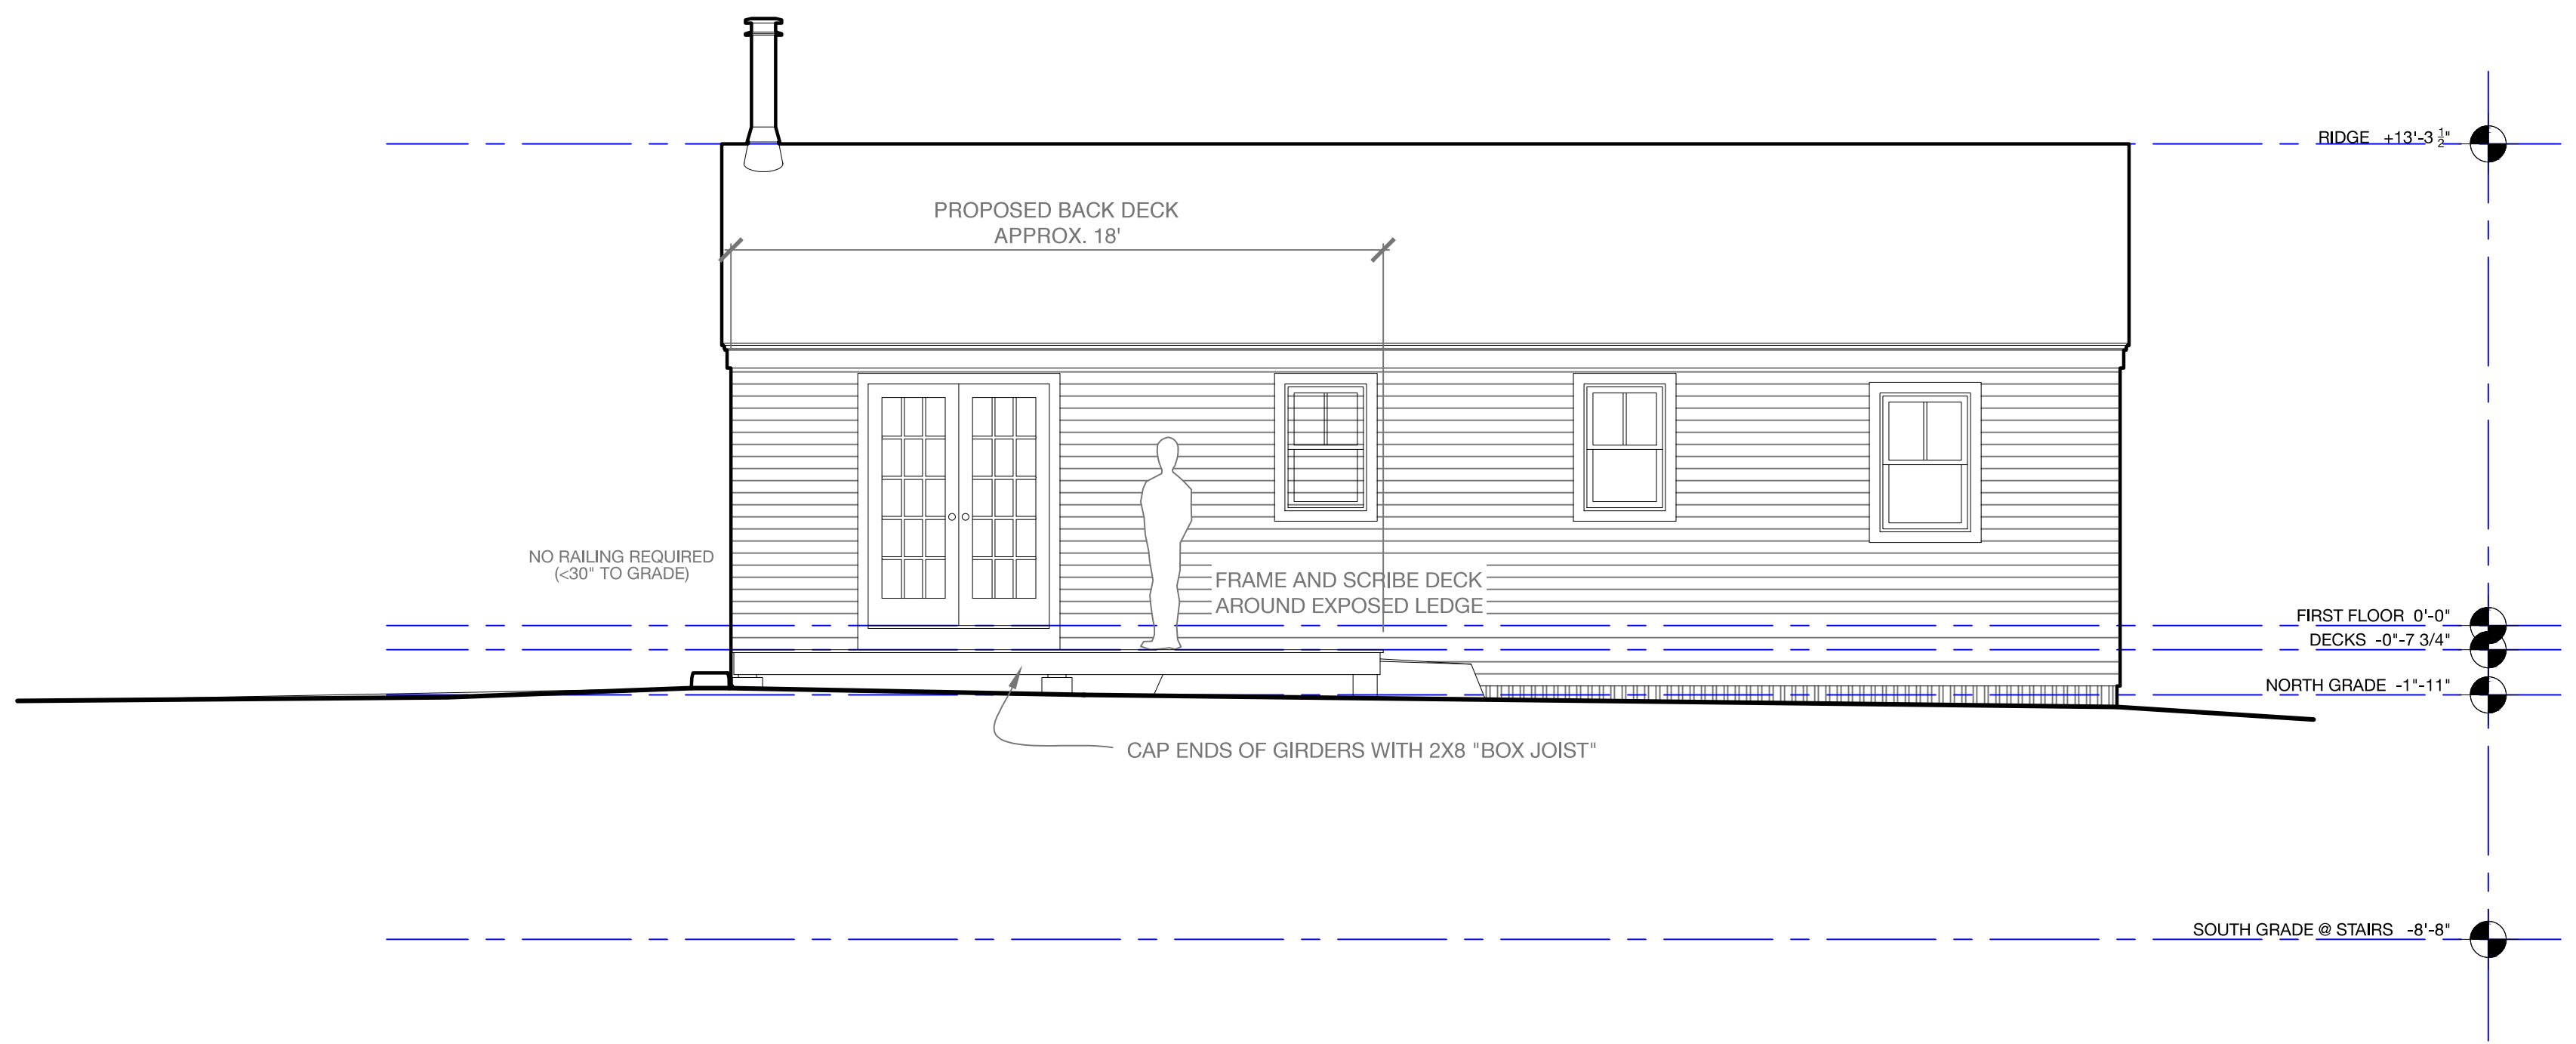

Rachel Conly Design LLC
 26 Sterling Street
 Peaks Island, Maine 04108
 207.766.5625

DATE	NOTES
2016.02.17	
REVISED	

1/4" = 1'

PROJECT
Held Residence
 52 Reed Ave.
 Peaks Island, ME
 04108

A8
 Proposed
 North
 Elevation

A Proposed North Elevation