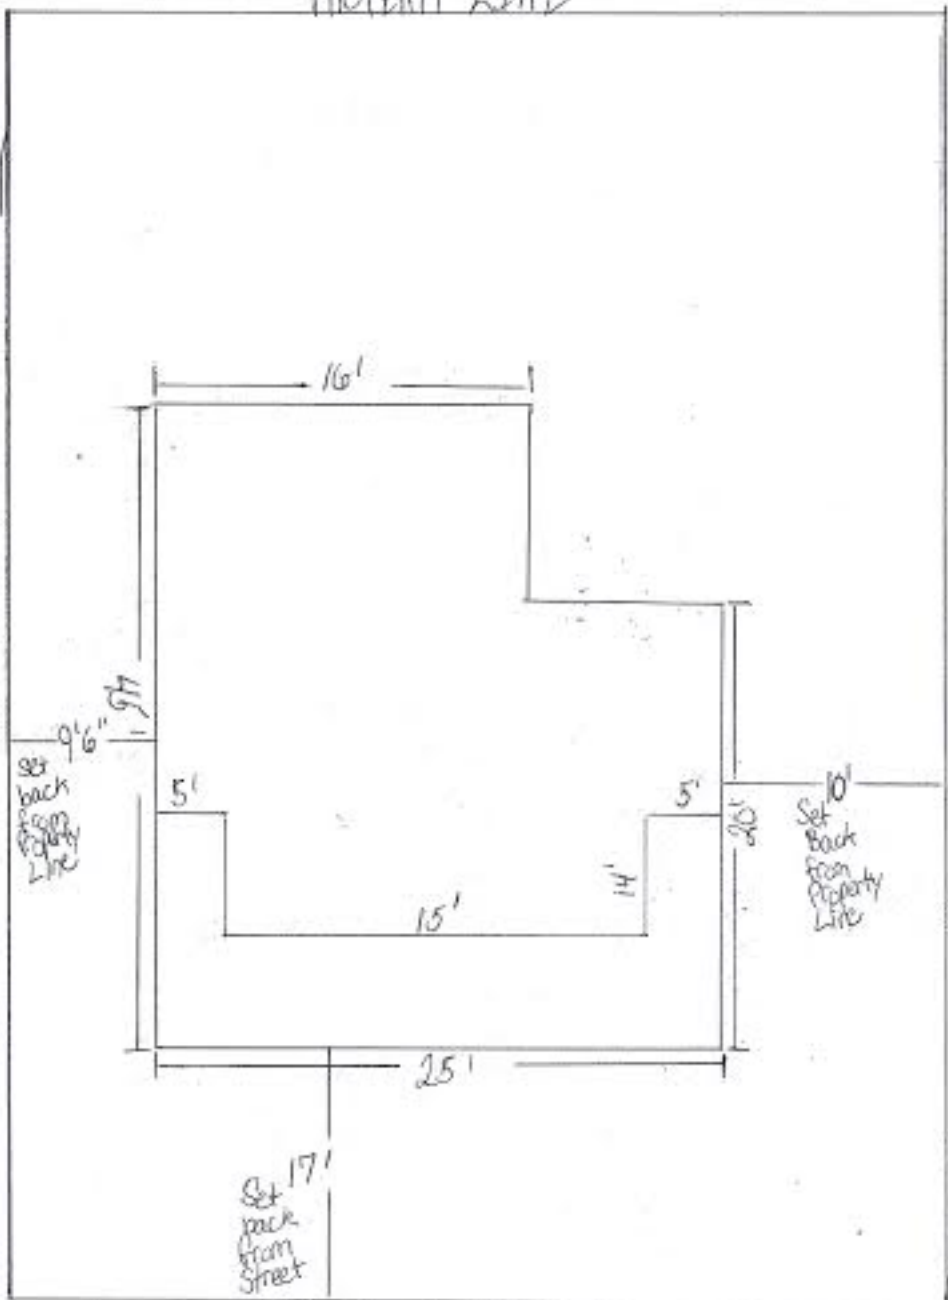

PROPERTY LINE

PROPERTY LINE

PROPERTY LINE

Lot size 50' wide x 100' long

15 Prince Ave
Plebs Island, ME
04108

PRINCE AVE