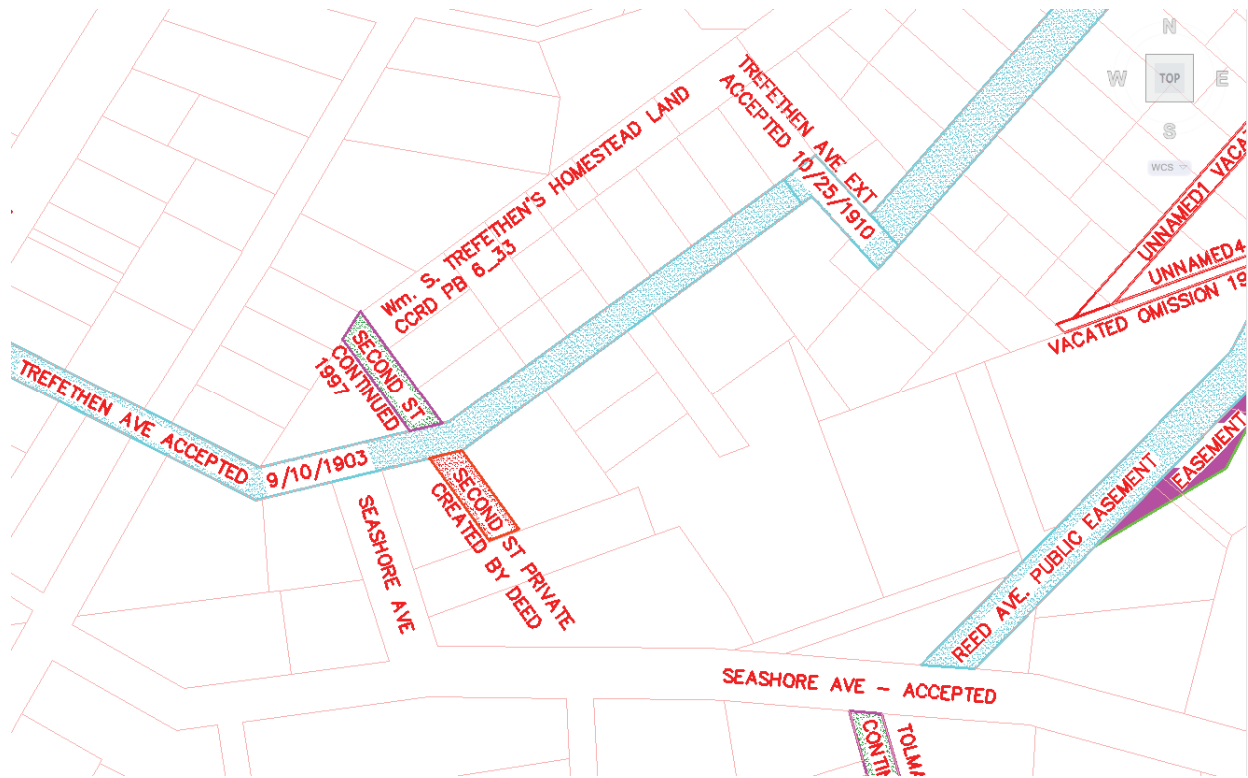

Second St off Trefethen Ave - Peaks Island – Street Status Map 1 04 2017 wbc

Portion of Wm S Trefethen Homestead Map CCRD PB 6\_33 (below)

Only shows 2<sup>nd</sup> Street northwesterly from Trefethen Ave

2<sup>nd</sup> Street southeasterly of Trefethen Ave is Private created by deed and is not considered a paper street.

2006 Aerial Photo with parcel lines.