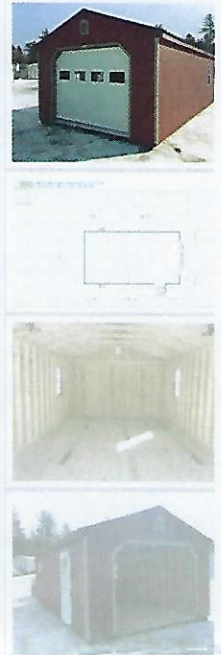

### Building #740 - Garage

**Size:** 14x24**Price:** \$6,447.00 or Rent to Own for

\$302.47 / 36 mo

\$387.75 / 24 mo

**Location:** Lyman**Building color:** Red**Trim color:** Clay**Roof color:** Black Metal

This 14x24 A-Frame garage features a 9x7 overhead door with interior lock and windows, a 6' double door, (2) 24x36 windows, a metal roof, upgrade to 12" O.C. floor joists, upgrade to AdvanTech 3/4 tongue and groove floor, an 8' ramp, and a snow load rating of 90 PSF.