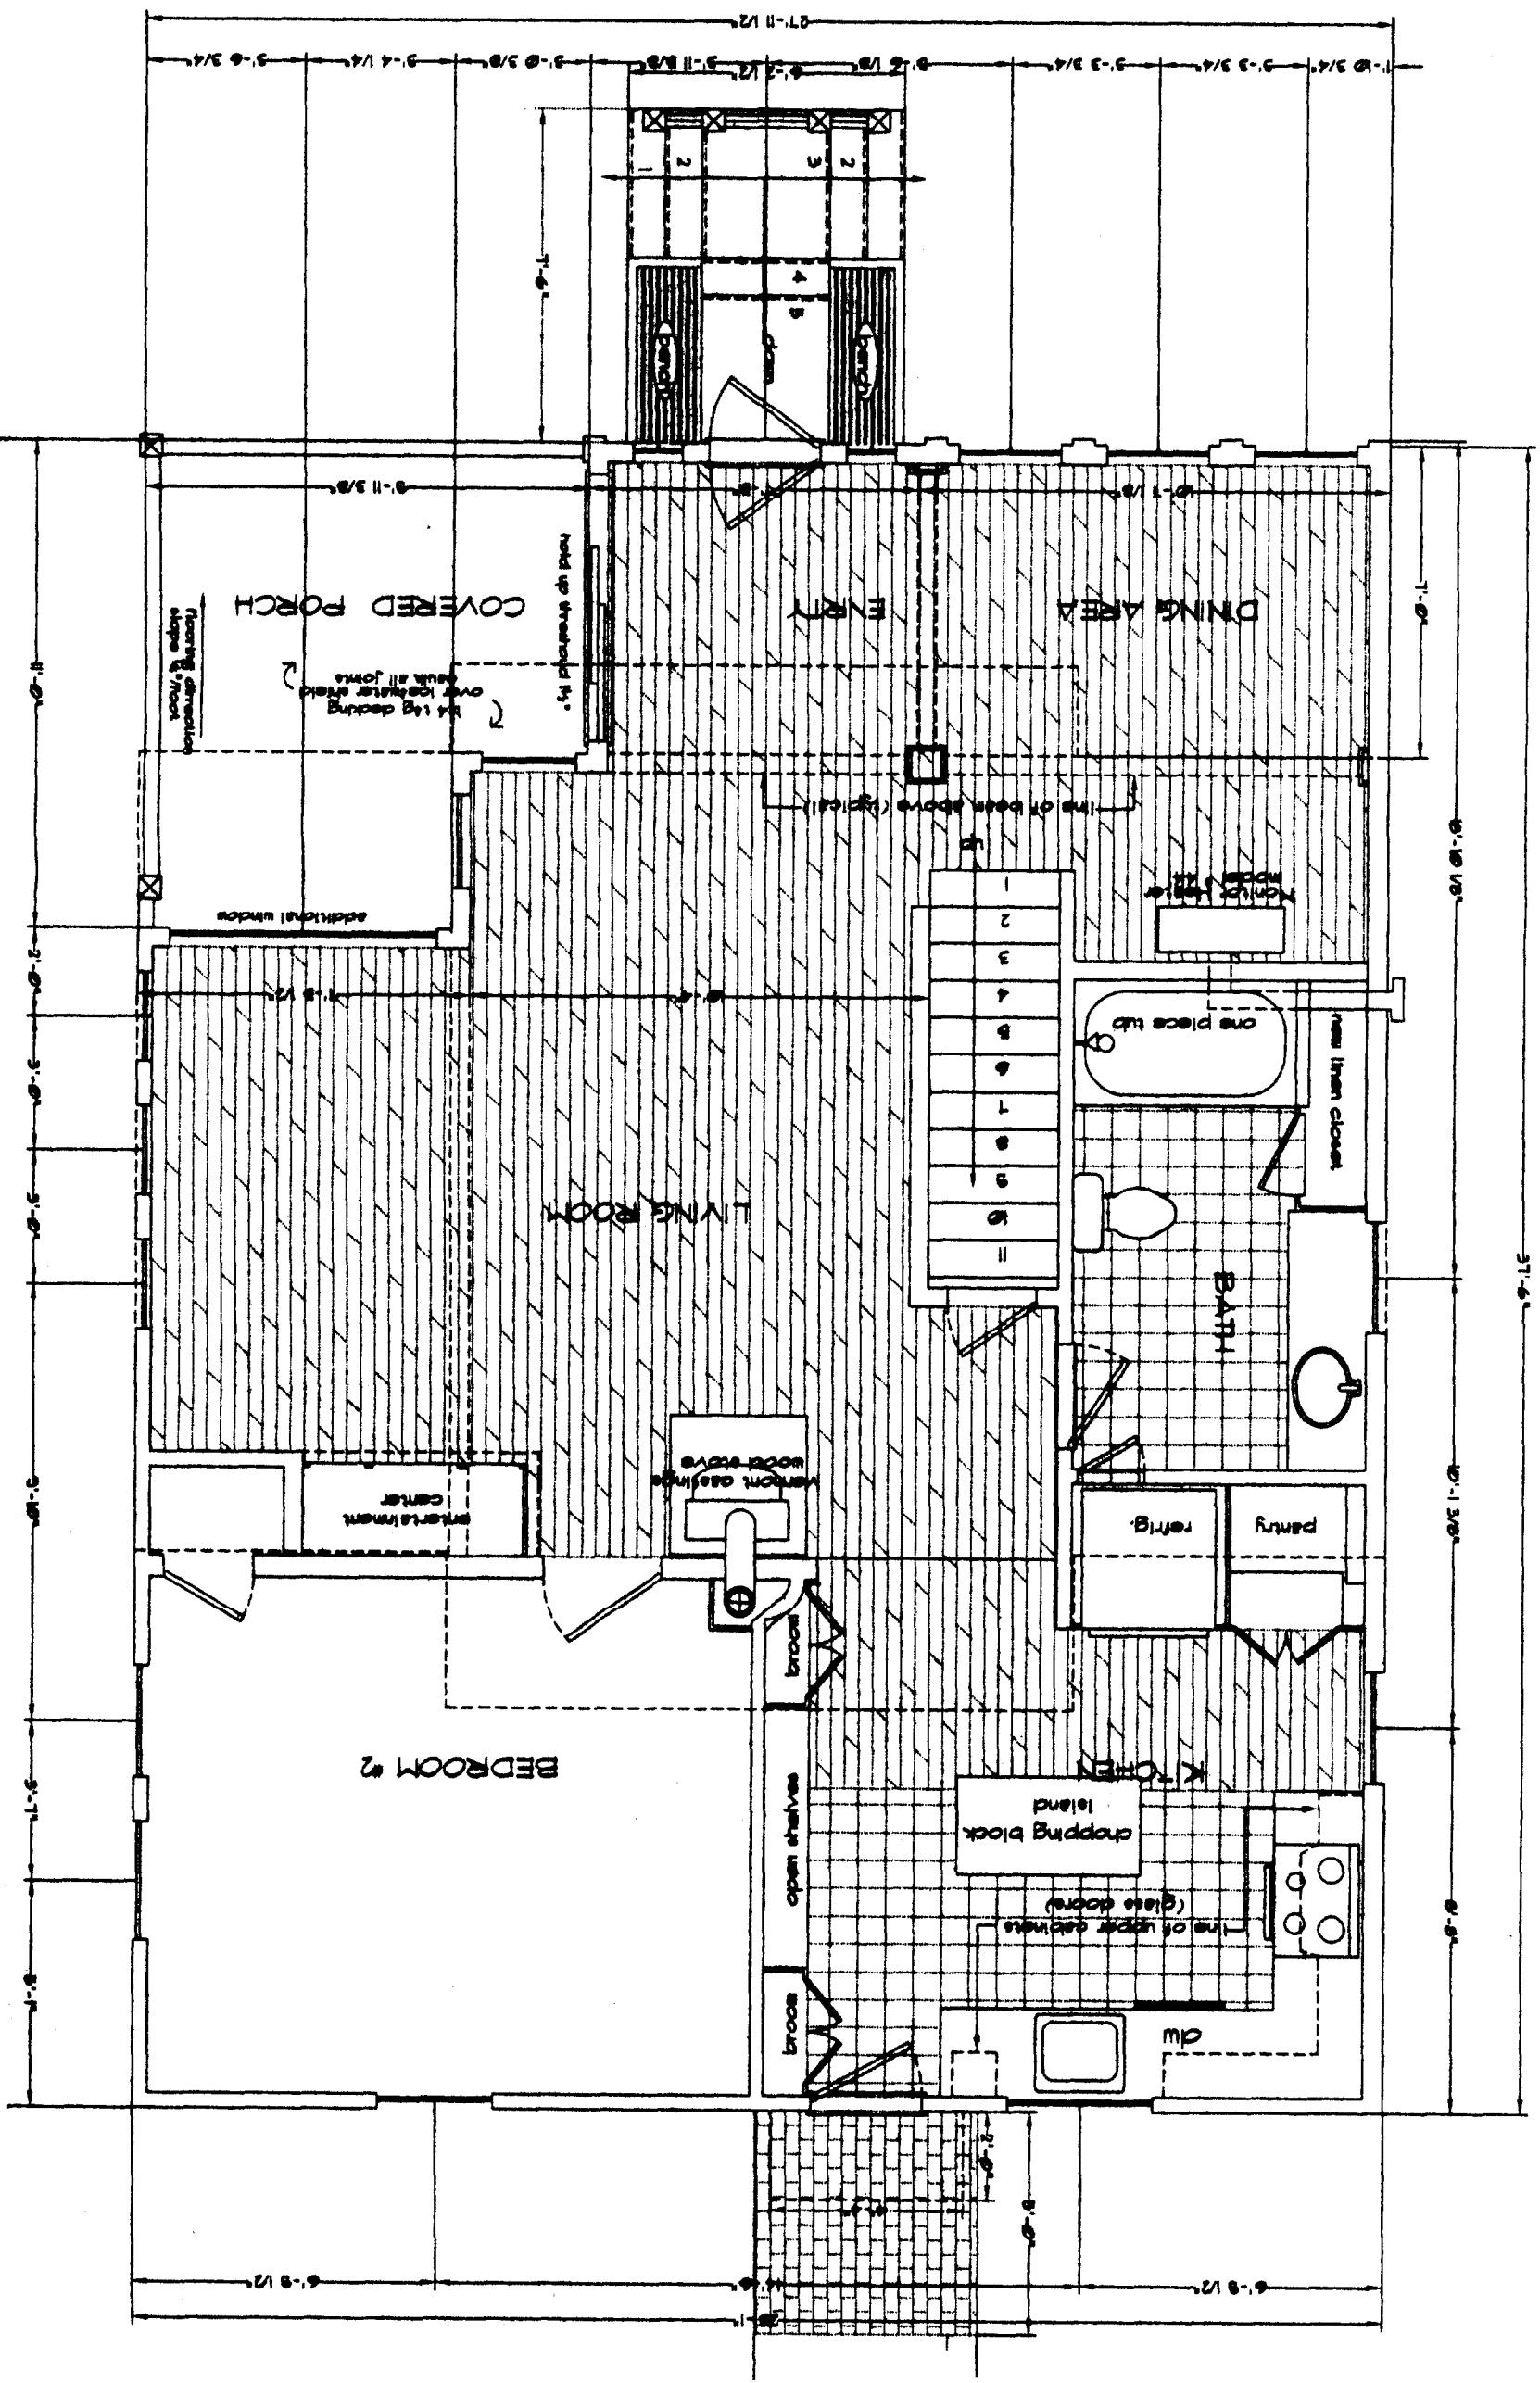

MAINE FLOOR PLAN
 no change to foot print
 1112.3 ft.sq.

door to match siding