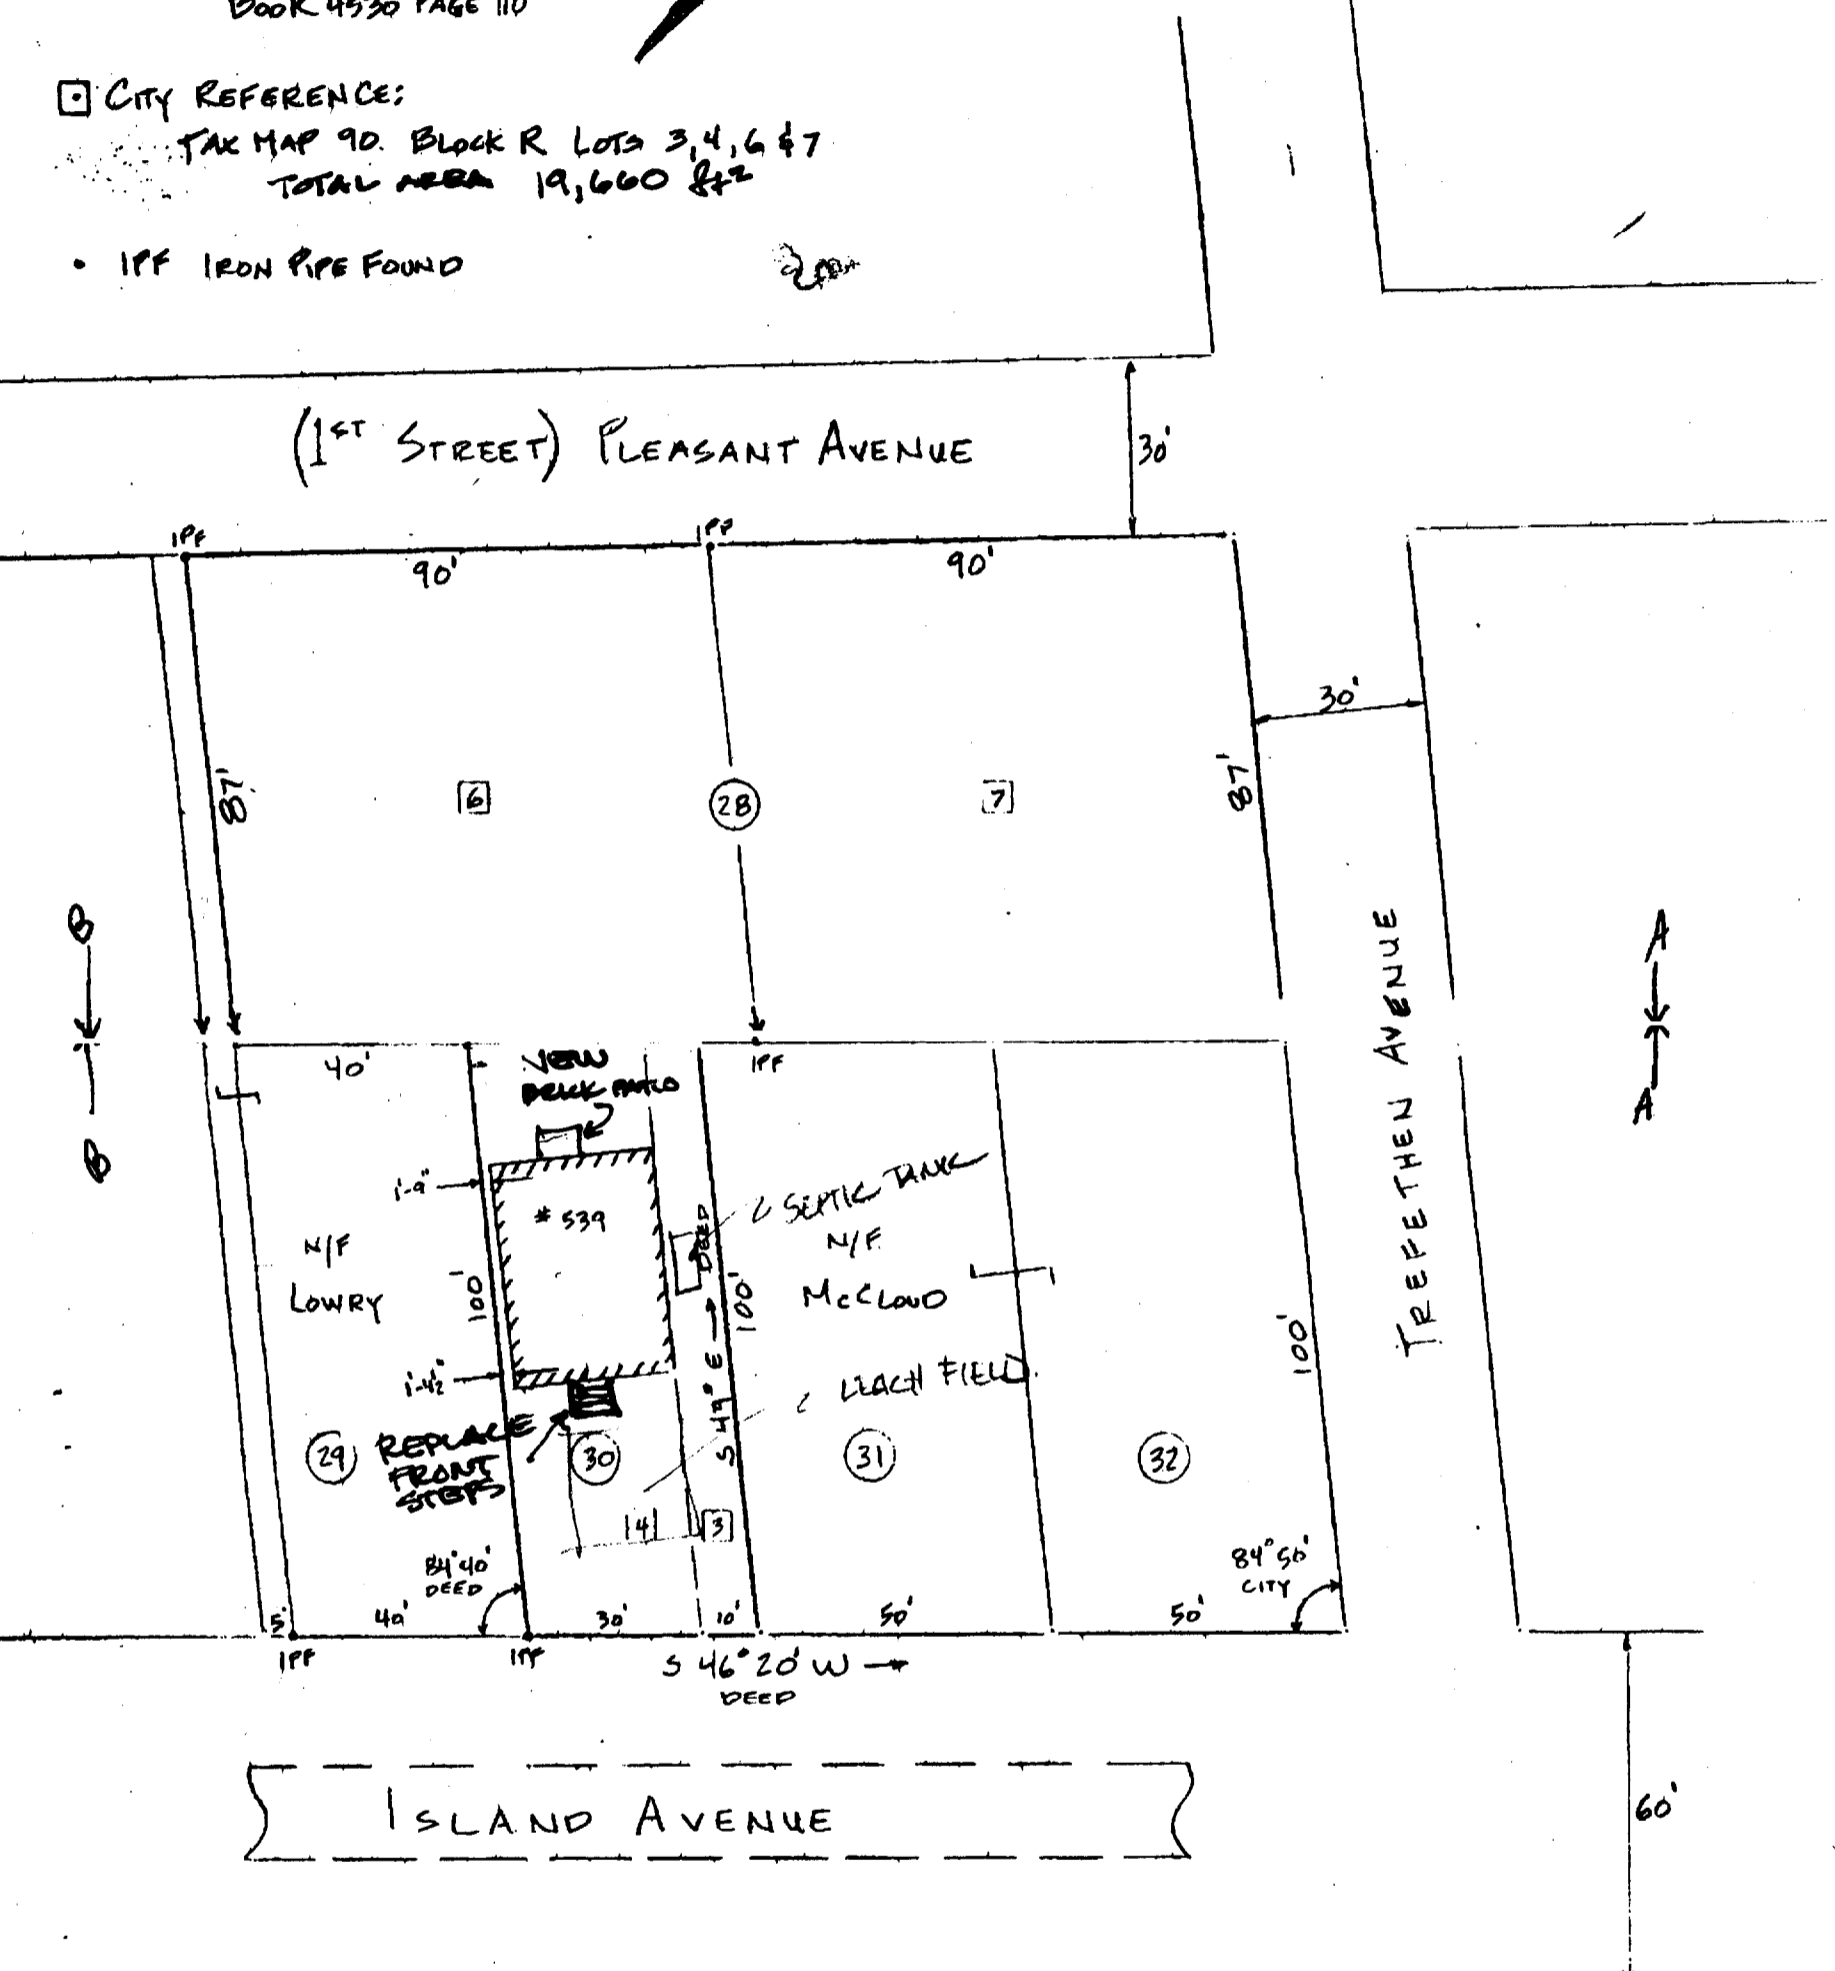

○ PLAN REFERENCE:
 PLAN OF WM S. TREFETHEN HOMESTEAD LAND
 AUGUST 1887
 PLAN BOOK 6 PAGE 33

FOR INFORMATION ONLY

• DEED REFERENCE:
 HAYDEN TO KEANE
 BOOK 4530 PAGE 110

□ CITY REFERENCE:
 TAX MAP 90. BLOCK R LOTS 3, 4, 6 & 7
 TOTAL AREA 19,660 sq ft

• IFF IRON PIPE FOUND

ISLAND AVENUE

SKETCH OF PROPERTY
 # 539 ISLAND AVENUE
 PEAKS ISLAND
 PORTLAND, MAINE

PREPARED BY:
 TKM LAND SURVEYORS
 WESTBROOK, ME
 SEPTEMBER 29, 1998
 SCALE 1"=53'

L. Cathy DeFloss

MacLeod Cottage
 SITE PLAN
 MARCH 14, 2000