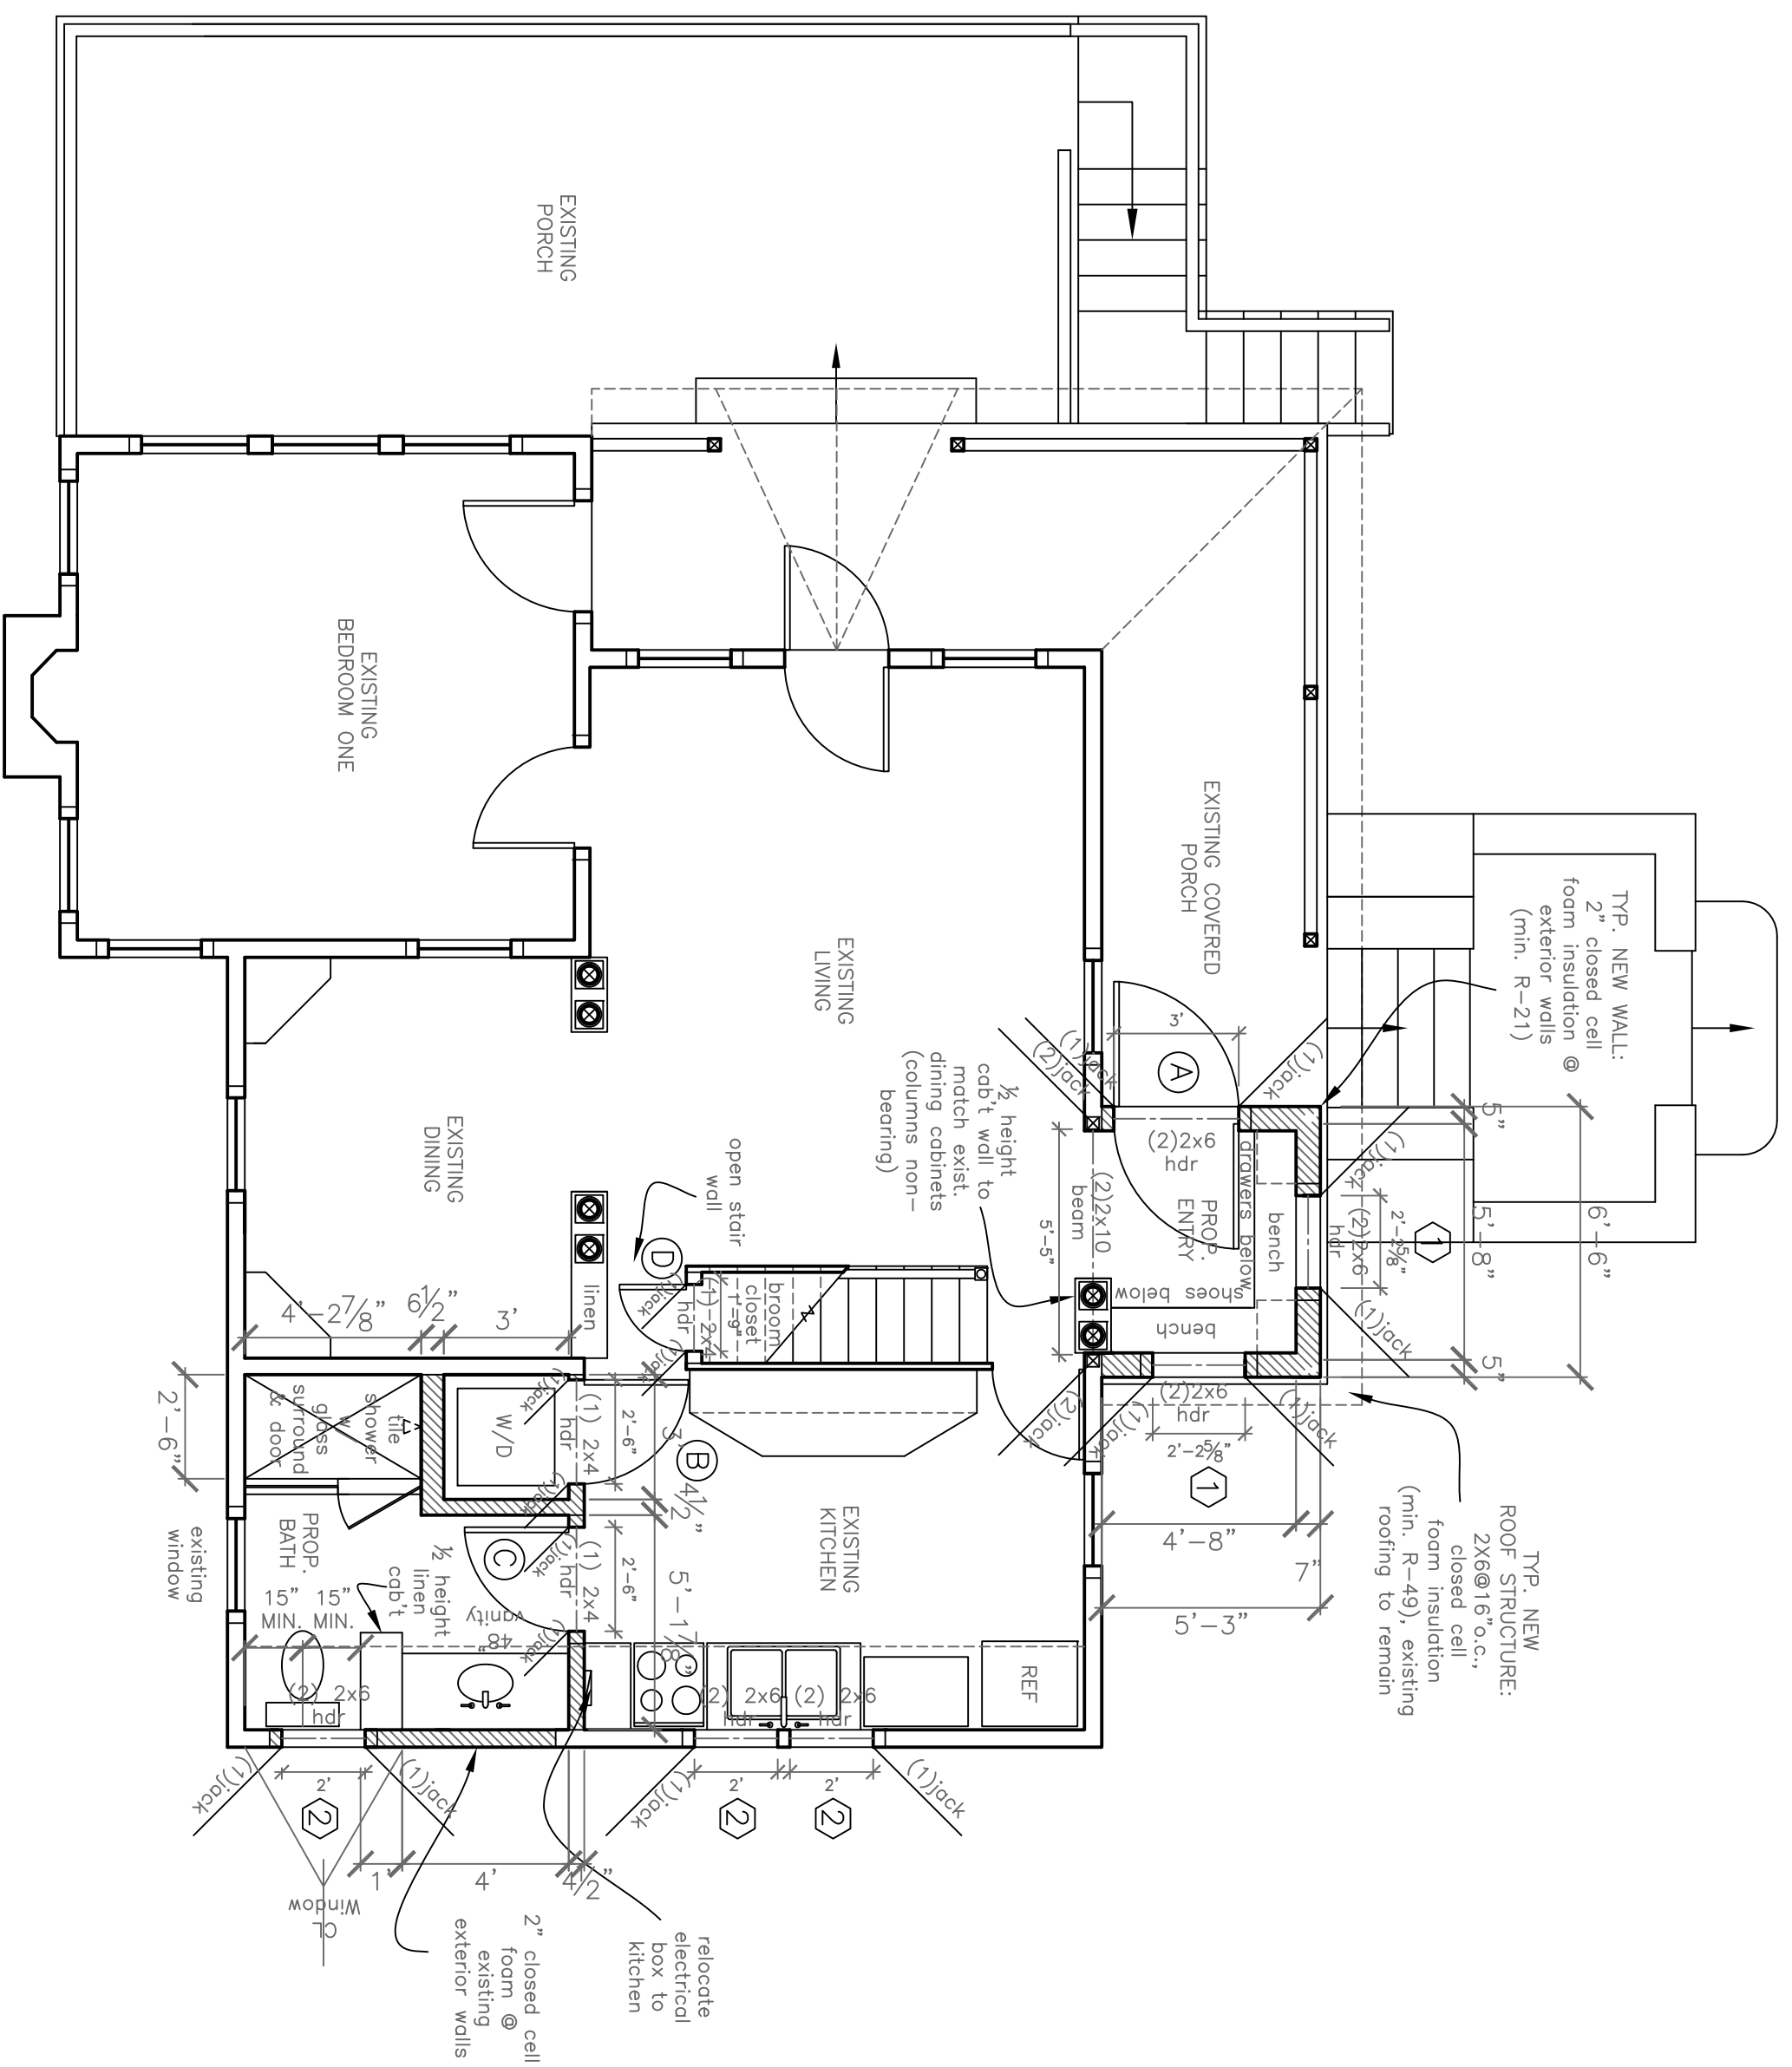

**Rachel Conly**

Architectural Design

Peaks Island, Maine 04108  
207.766.5625

**Proposed First  
Floor Plan**

**A** Proposed First Floor Plan  
1/4" = 1'-0"

DATE	REVISED
11.30.12	12.15.12

SCALE: 1/4" = 1'-0"  
DRAWN BY: Rachel

**PROJECT**  
"Katie's Cottage"  
William's Residence  
224 Pleasant Avenue  
Peaks Island, Me.  
04108