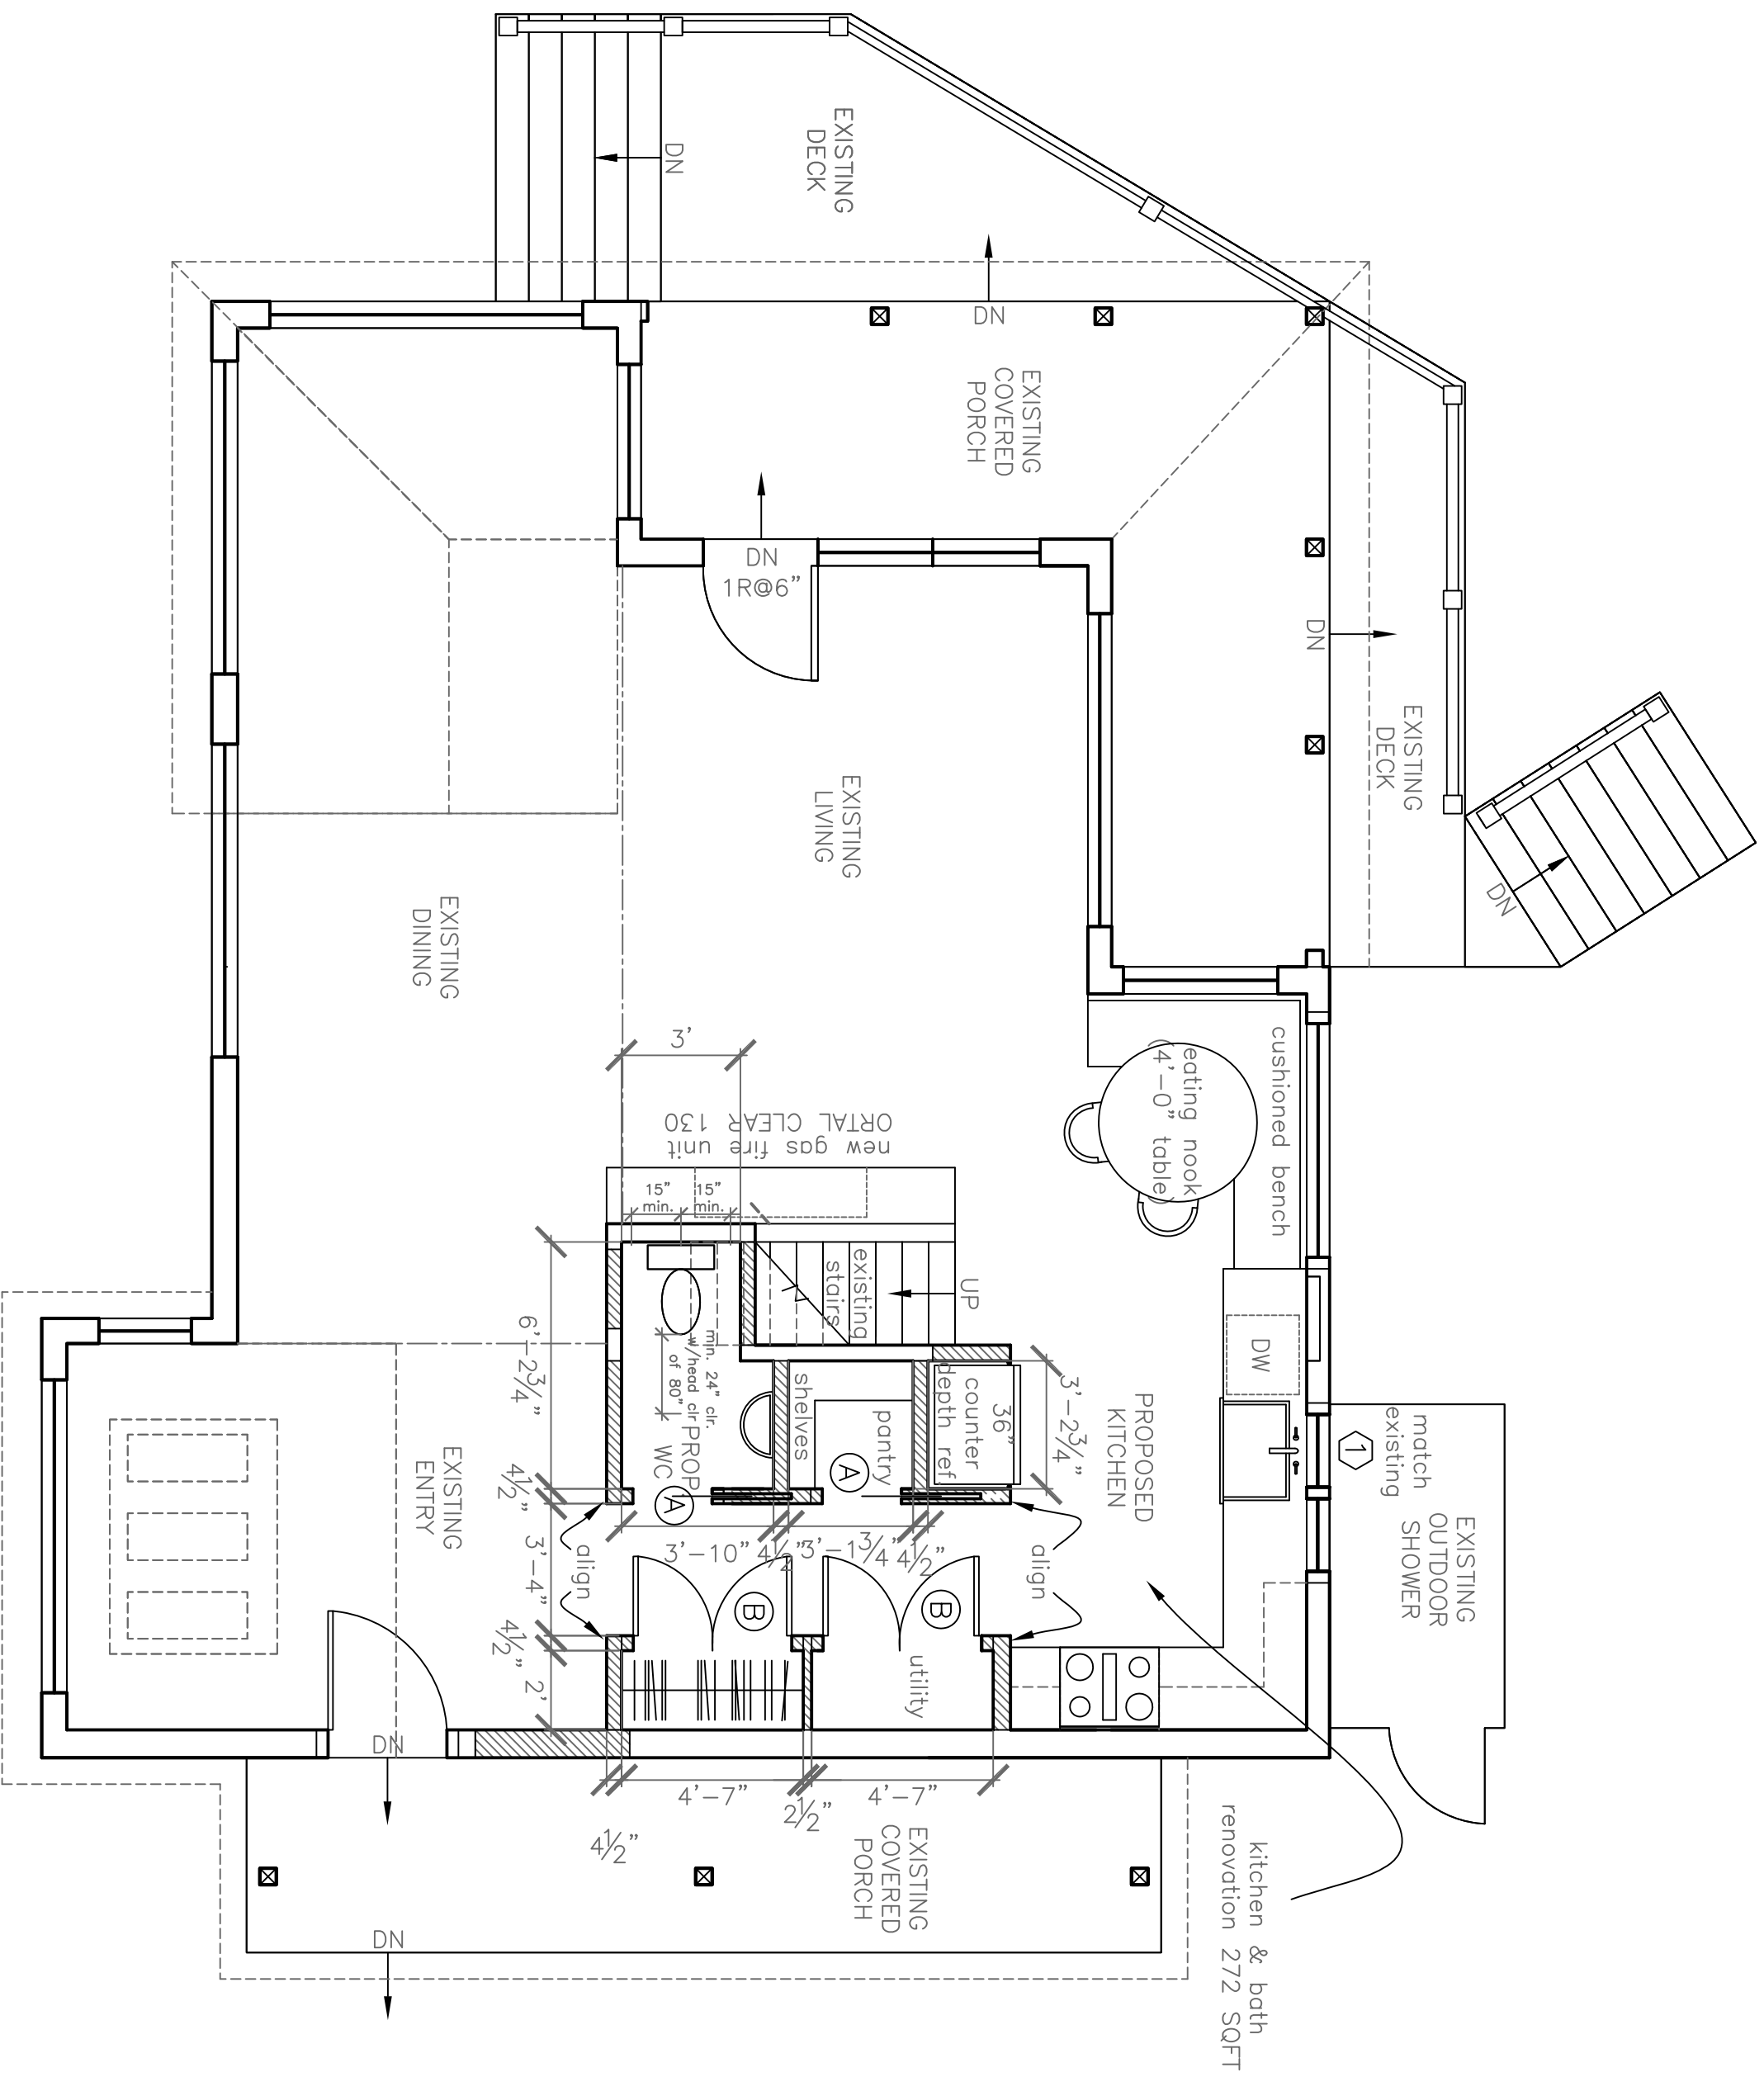

Rachel Conly
 Architectural Design
 26 Sterling Street
 Peaks Island, Maine 04108
 207.766.5625

Proposed First Floor Plan

Branson Residence
 5 Beach Road
 Peaks Island, Me.
 04108

DATE	11.12.13	REVISED	
SCALE	1/4" = 1'-0"	DRAWN BY	Rachel
NOTES			

Proposed First Floor Plan
 1/4" = 1'-0"