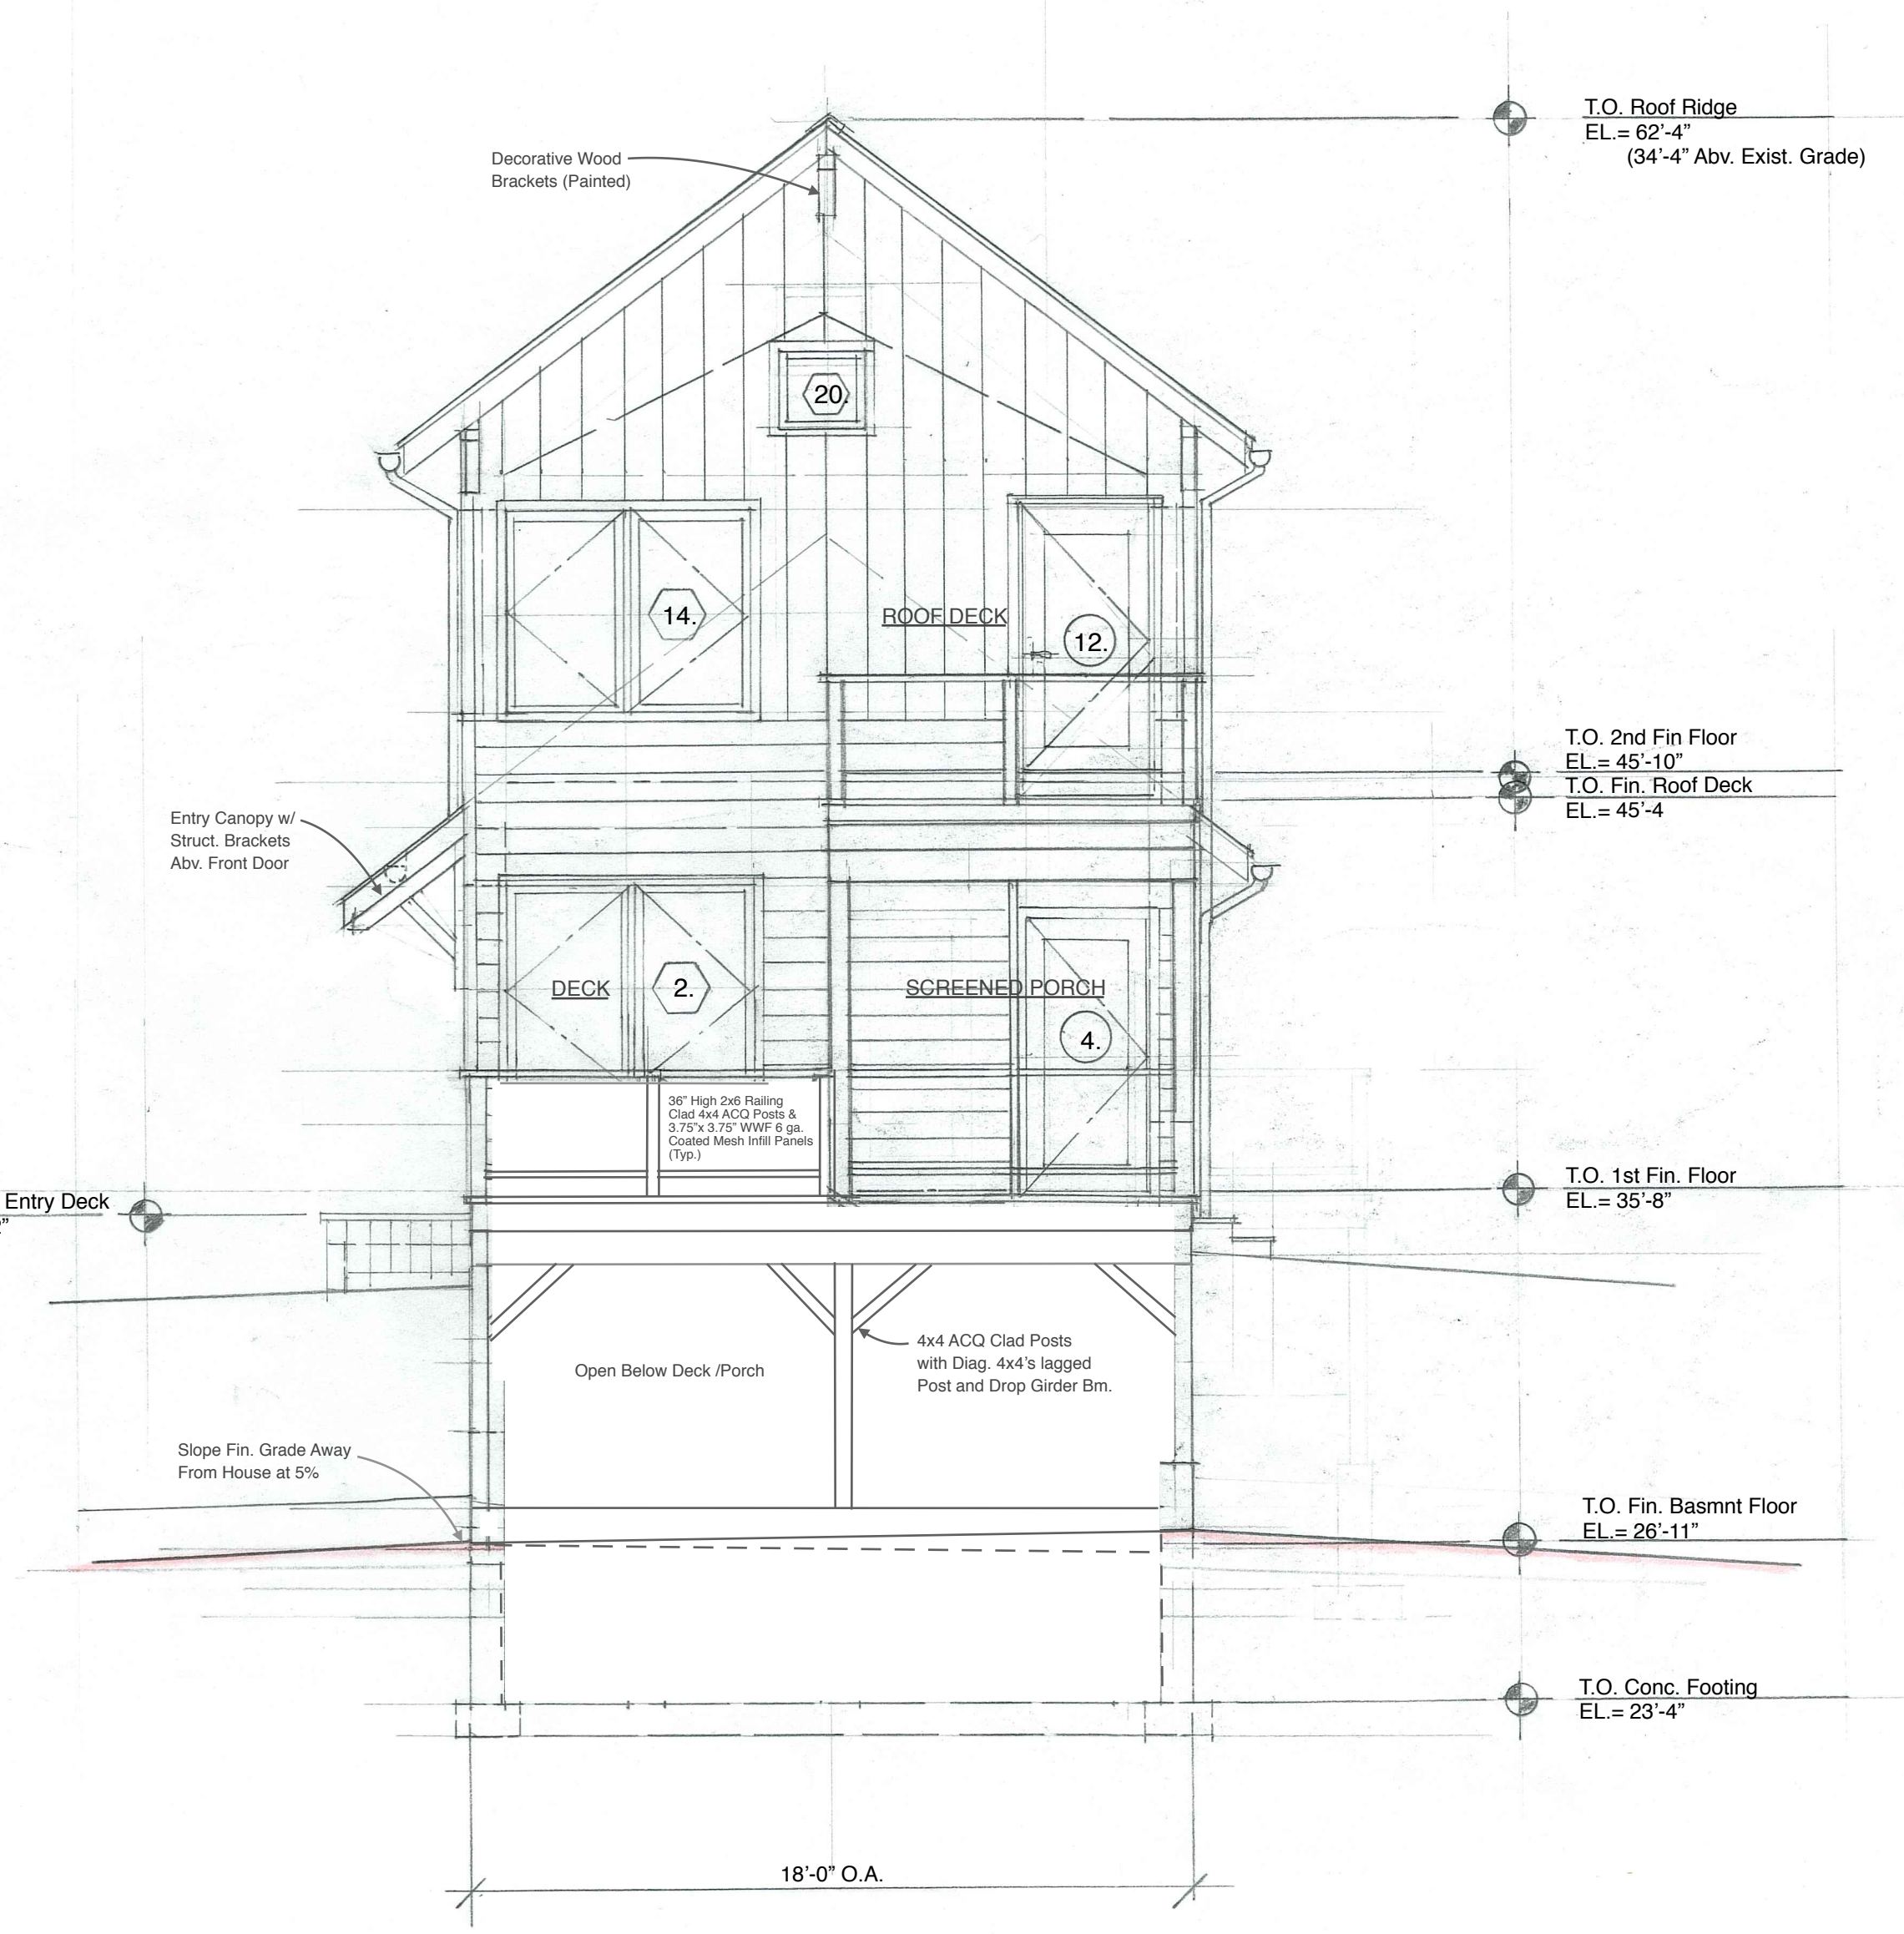

1. **EAST ELEVATION**
SCALE: 1/4"=1'-0"

2. **WEST ELEVATION**

PROPOSED NEW HOUSE FOR LINDA
CAPONE-NEWTON
374 ISLAND AVE., PEAKS ISLAND, PORTLAND, ME
NB3D+KVB DESIGN/BUILD
PH: 207-272-4956 & 207-303-8408
APRIL 2016

EAST & WEST ELEV. A202

SCALE: 1/4"=1'-0"
REV./DATE: