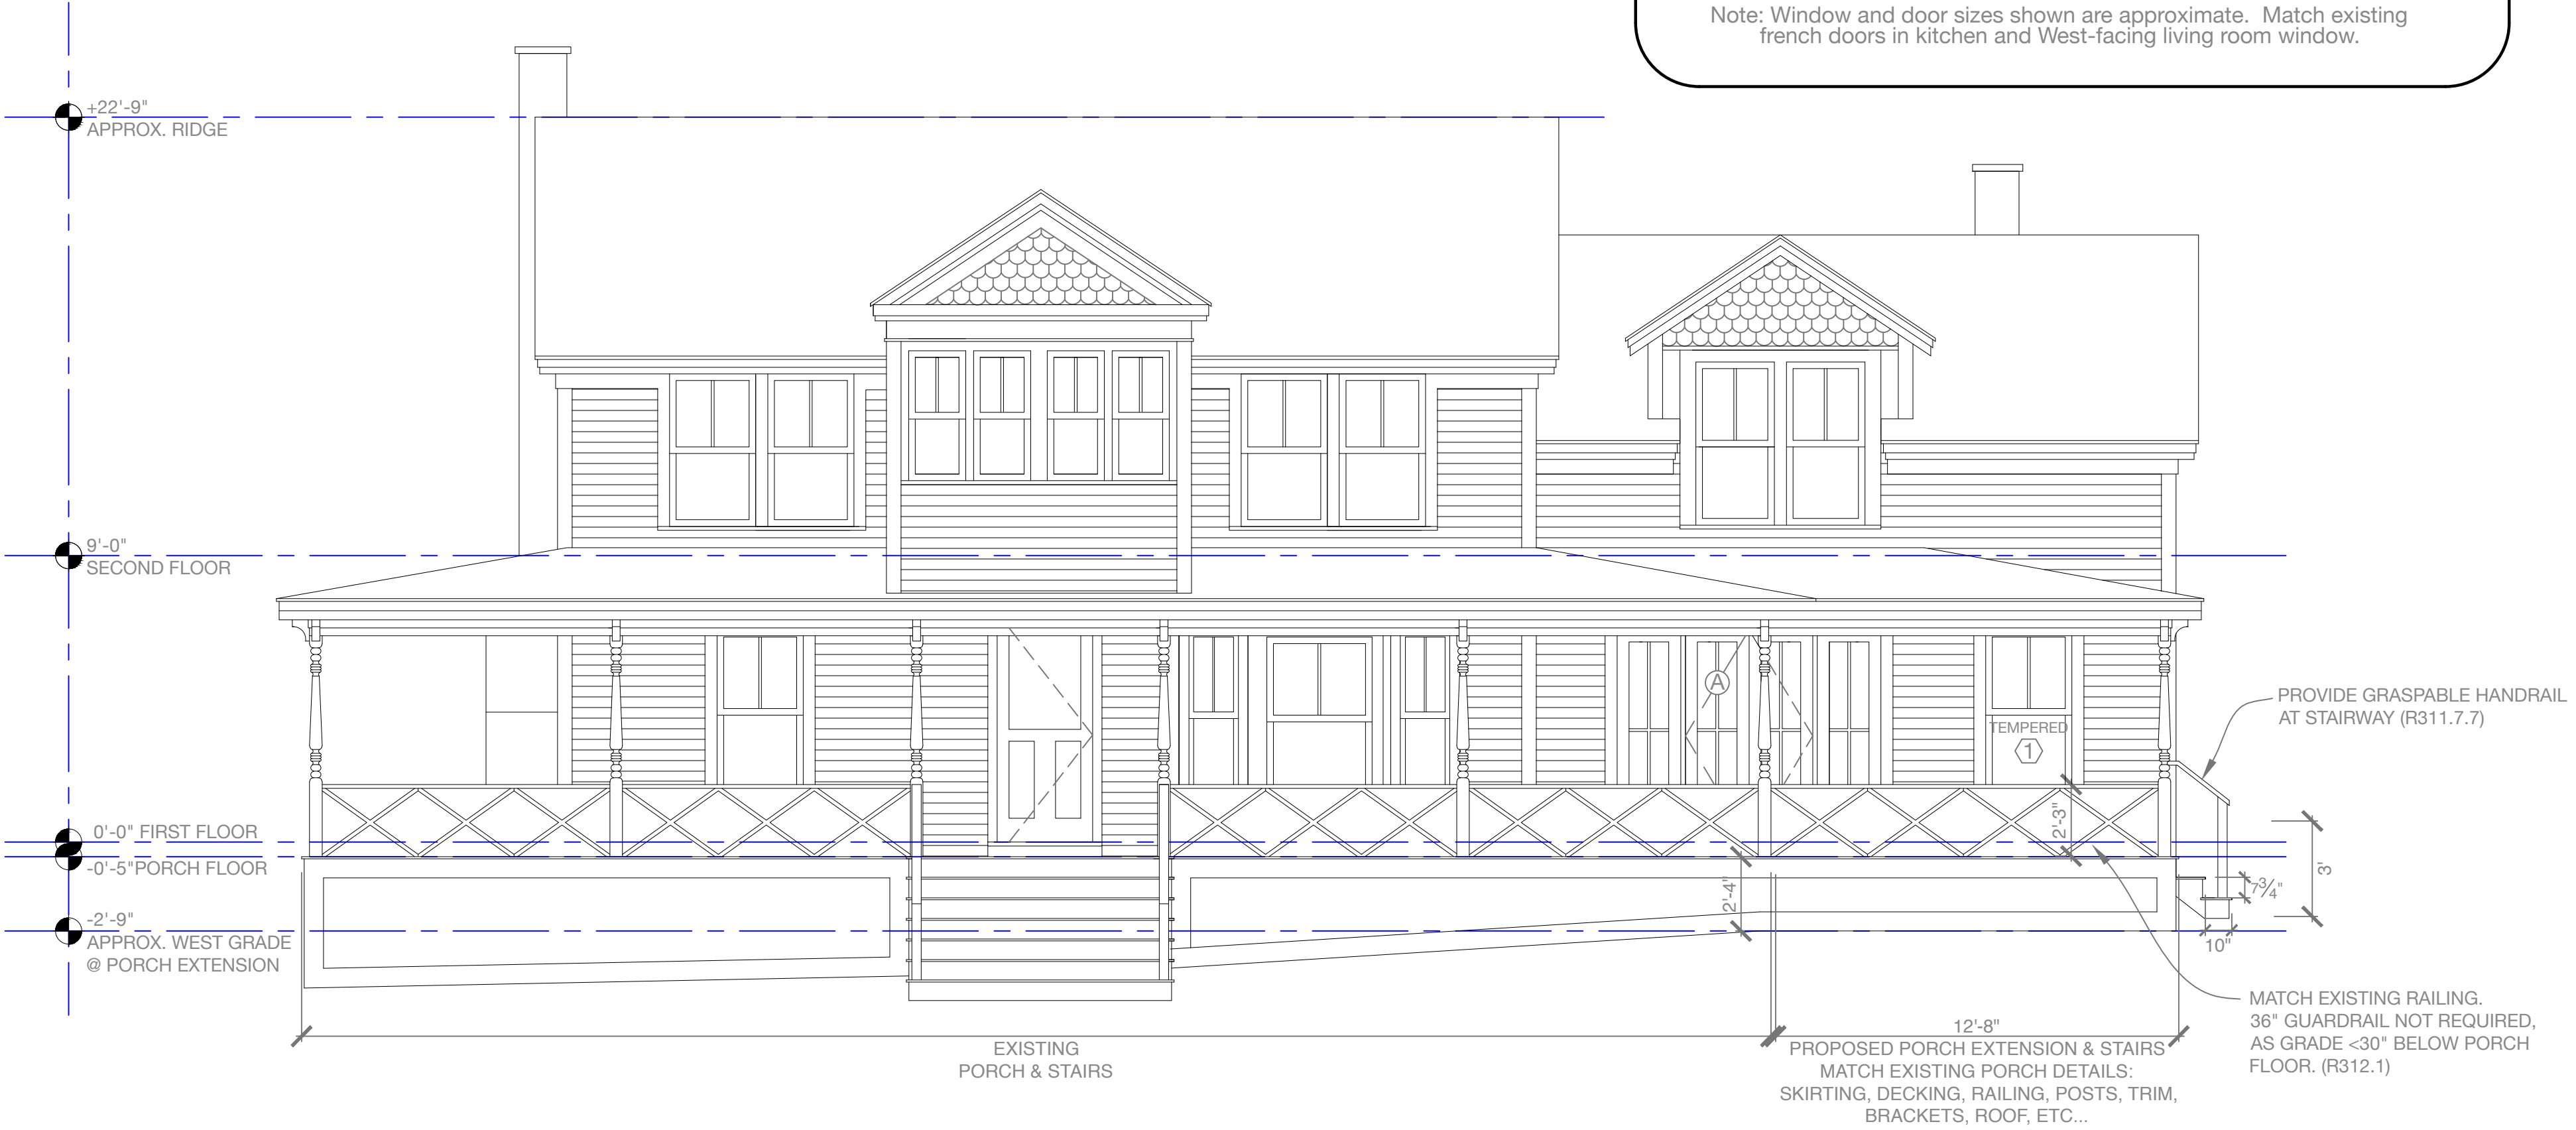

**KITCHEN ADDENDUM
DOOR AND WINDOW SCHEDULE**

Note: Window and door sizes shown are approximate. Match existing french doors in kitchen and West-facing living room window.

Rachel Conly Design LLC
26 Sterling Street
Peaks Island, Maine 04108
207.766.5625

DATE	NOTES
2017.01.03	Grade Comparison, REVISED
2017.01.17	Simplified Slab, New Girder, Hold-downs, No Skylights
2017.01.19	SK4: no hold-downs; SK5: laundry
2017.01.30	Kitchen Renovations & Porch Extension
2017.03.20	

**Heselton Clements
Bunkhouse/Studio**
11 Ocean St.
Peaks Island, ME 04108

A Proposed West Porch Elevation

SK7
Proposed
West
Porch Elevation