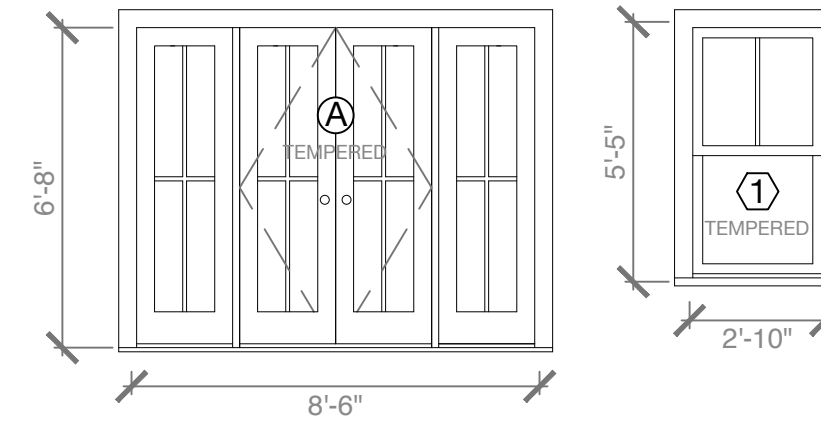

**KITCHEN ADDENDUM
DOOR AND WINDOW SCHEDULE**

Note: Window and door sizes shown are approximate. Match existing french doors in kitchen and West-facing living room window.

Rachel Conly Design LLC
26 Sterling Street
Peaks Island, Maine 04108
207.766.5625