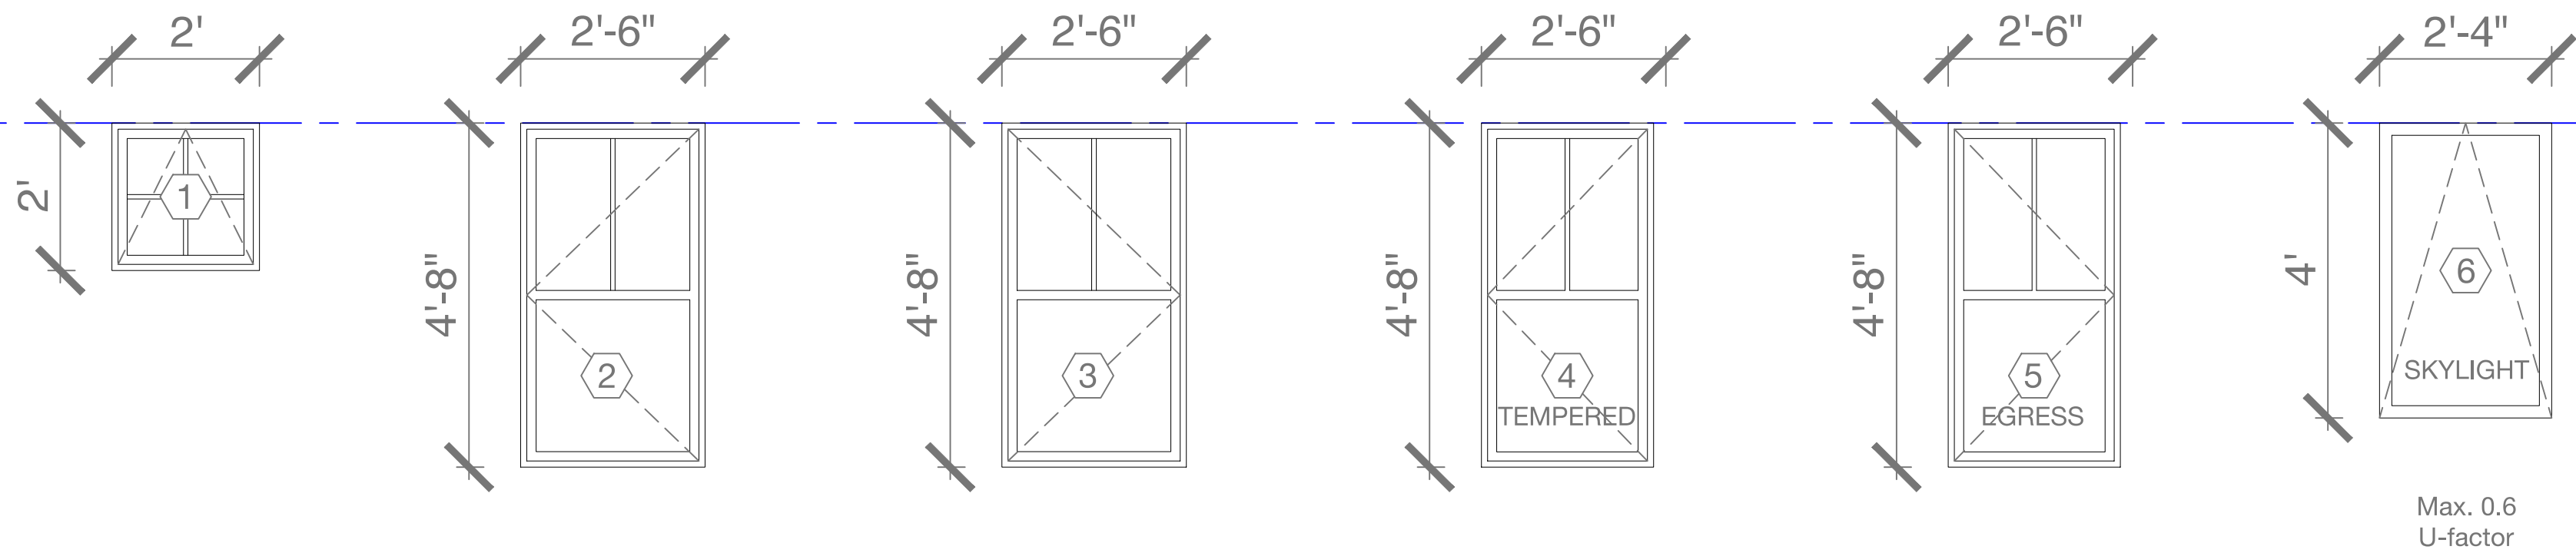

Note: Window and door sizes are approximate, based upon standard sash and jamb widths. The unit sizes and R.O.s will need to be adjusted for specifics of LOGIC brand windows and doors.

Rachel Conly Design LLC
 26 Sterling Street
 Peaks Island, Maine 04108
 207.766.5625