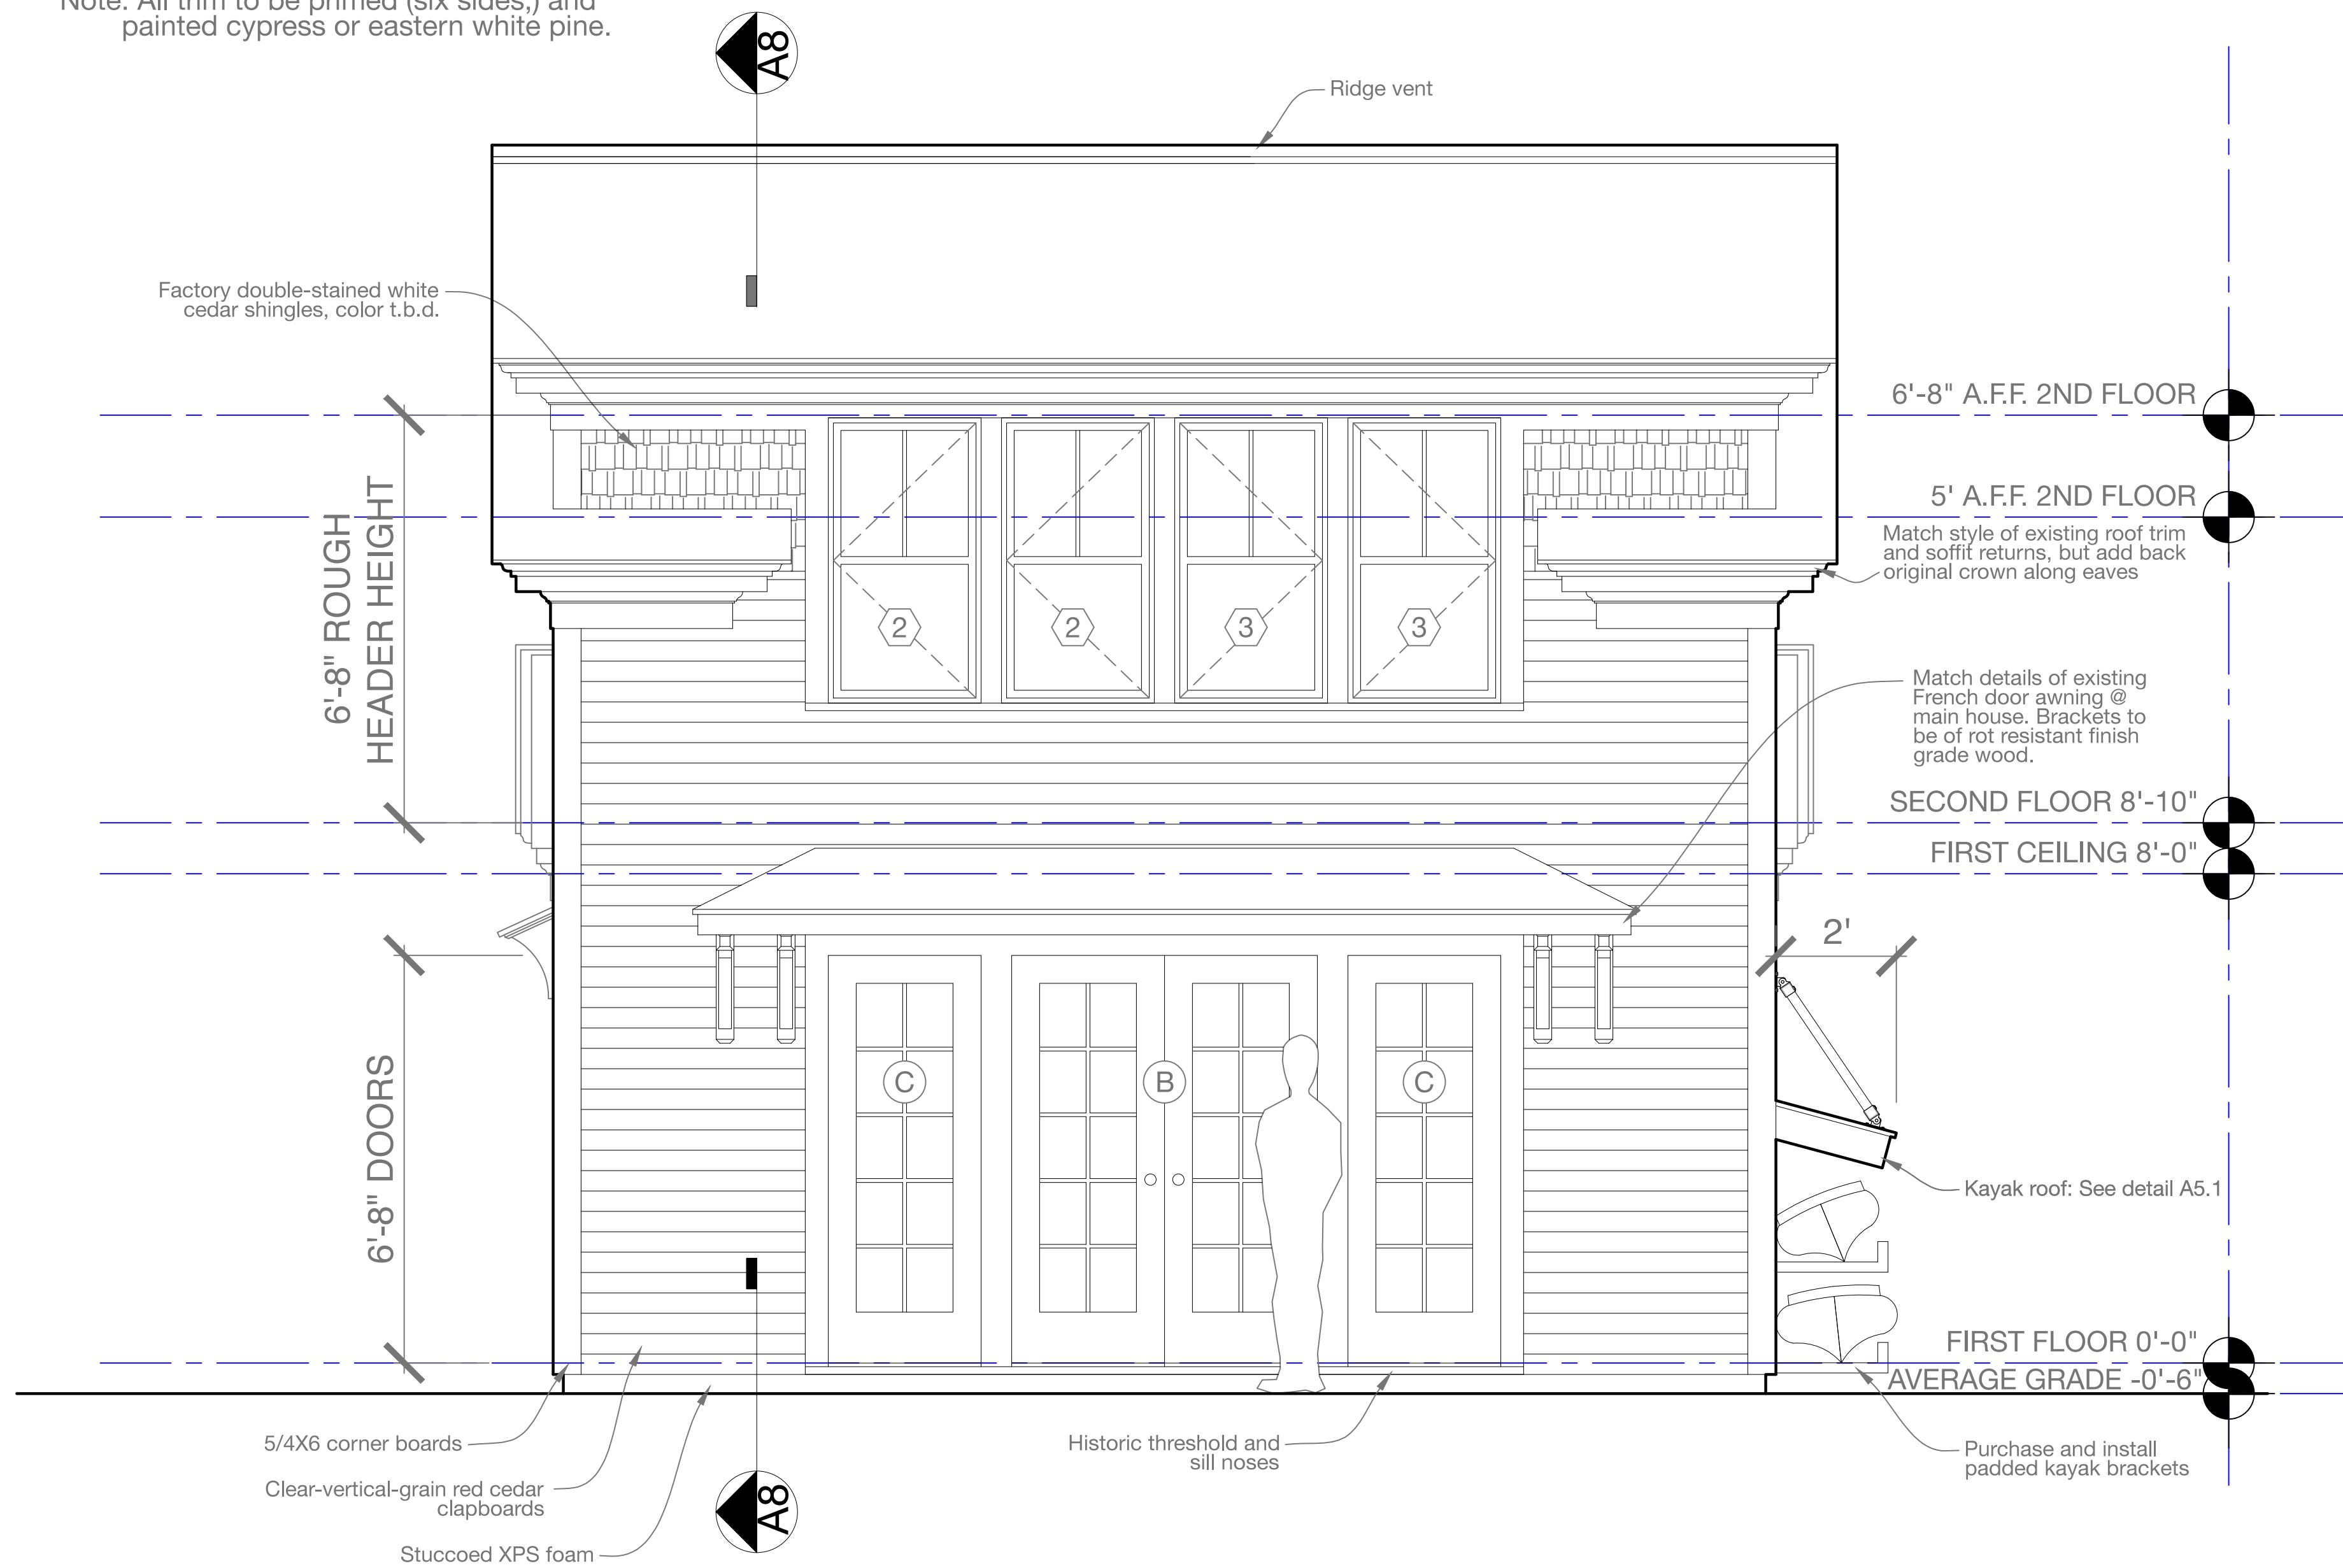

Note: All trim to be primed (six sides,) and painted cypress or eastern white pine.

A Proposed West Elevation

Rachel Conly Design LLC
 26 Sterling Street
 Peaks Island, Maine 04108
 207.766.5625

DATE	NOTES
2016.10.14	
REVISED	

1/2" = 1'

PROJECT
Heselton Clements
Bunkhouse/Studio
 11 Ocean St.
 Peaks Island, ME 04108

A7
 Proposed
 West
 Elevation