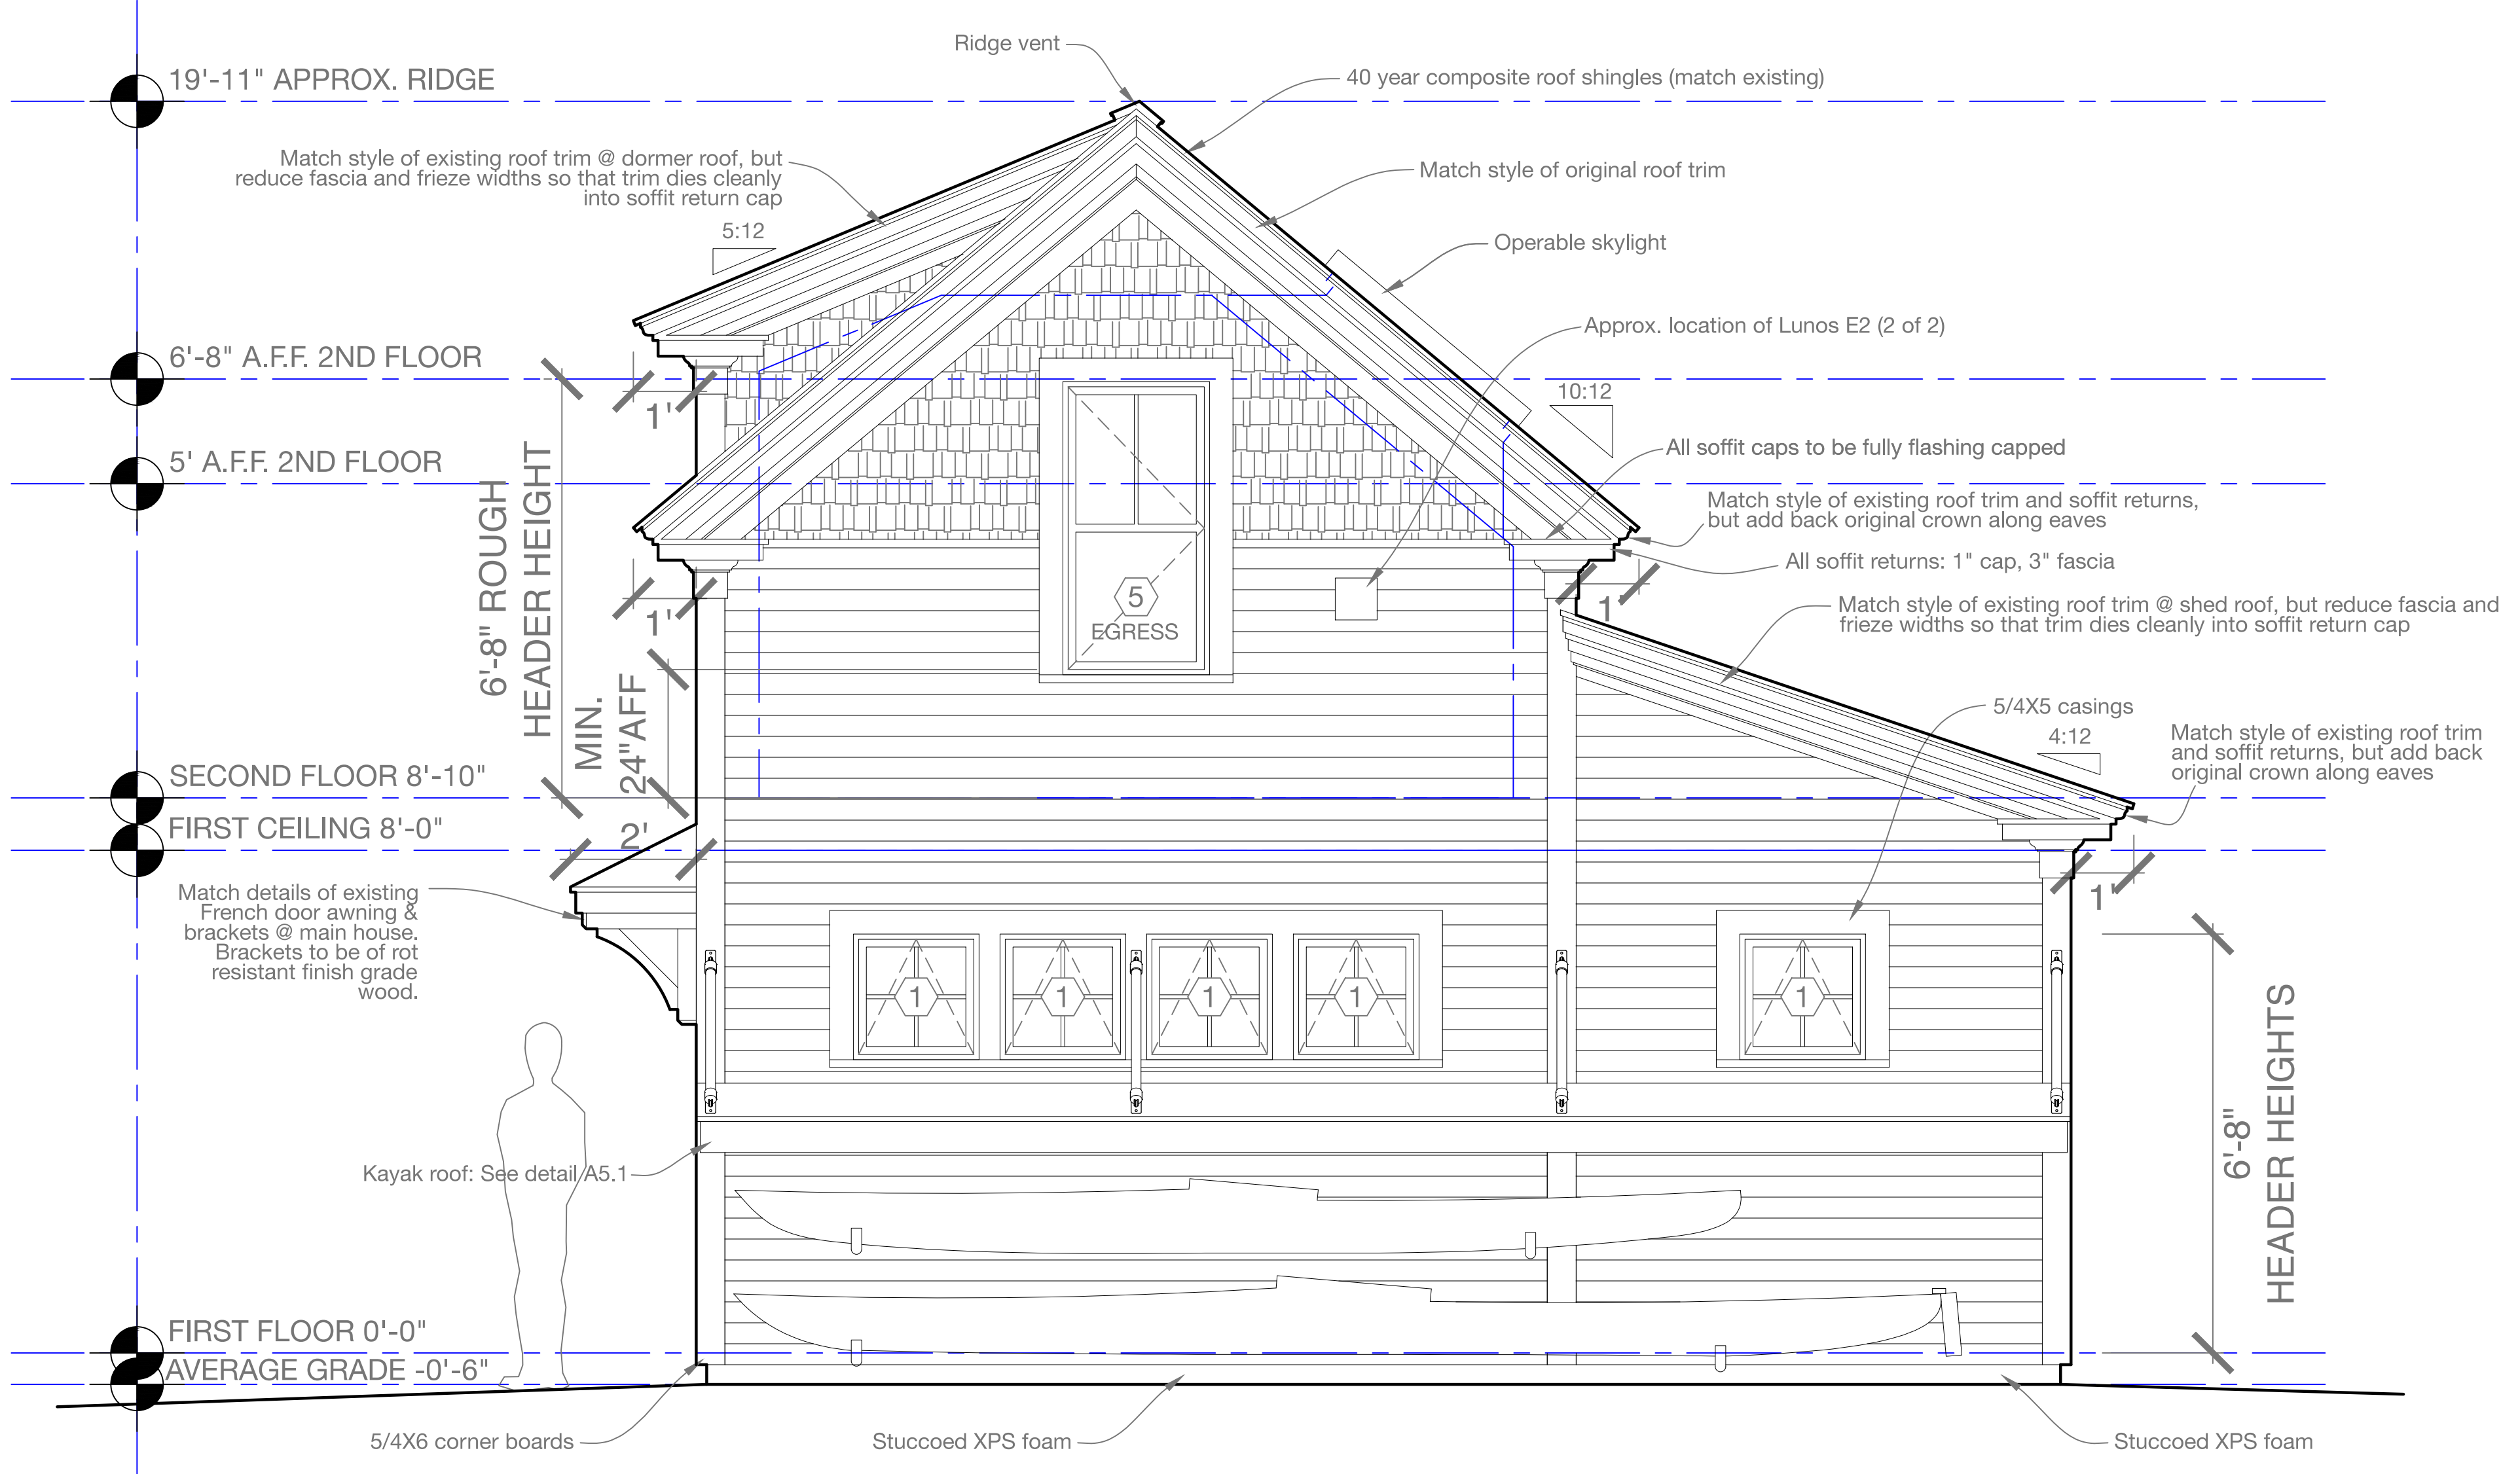

Note: All trim to be primed (six sides,) and painted cypress or eastern white pine.

Rachel Conly Design LLC
 26 Sterling Street
 Peaks Island, Maine 04108
 207.766.5625

DATE	NOTES
2016.10.14	
	REVISED

1/2" = 1'

Heselton Clements
Bunkhouse/Studio
 11 Ocean St.
 Peaks Island, ME 04108

A Proposed South Elevation

A6
 Proposed South Elevation