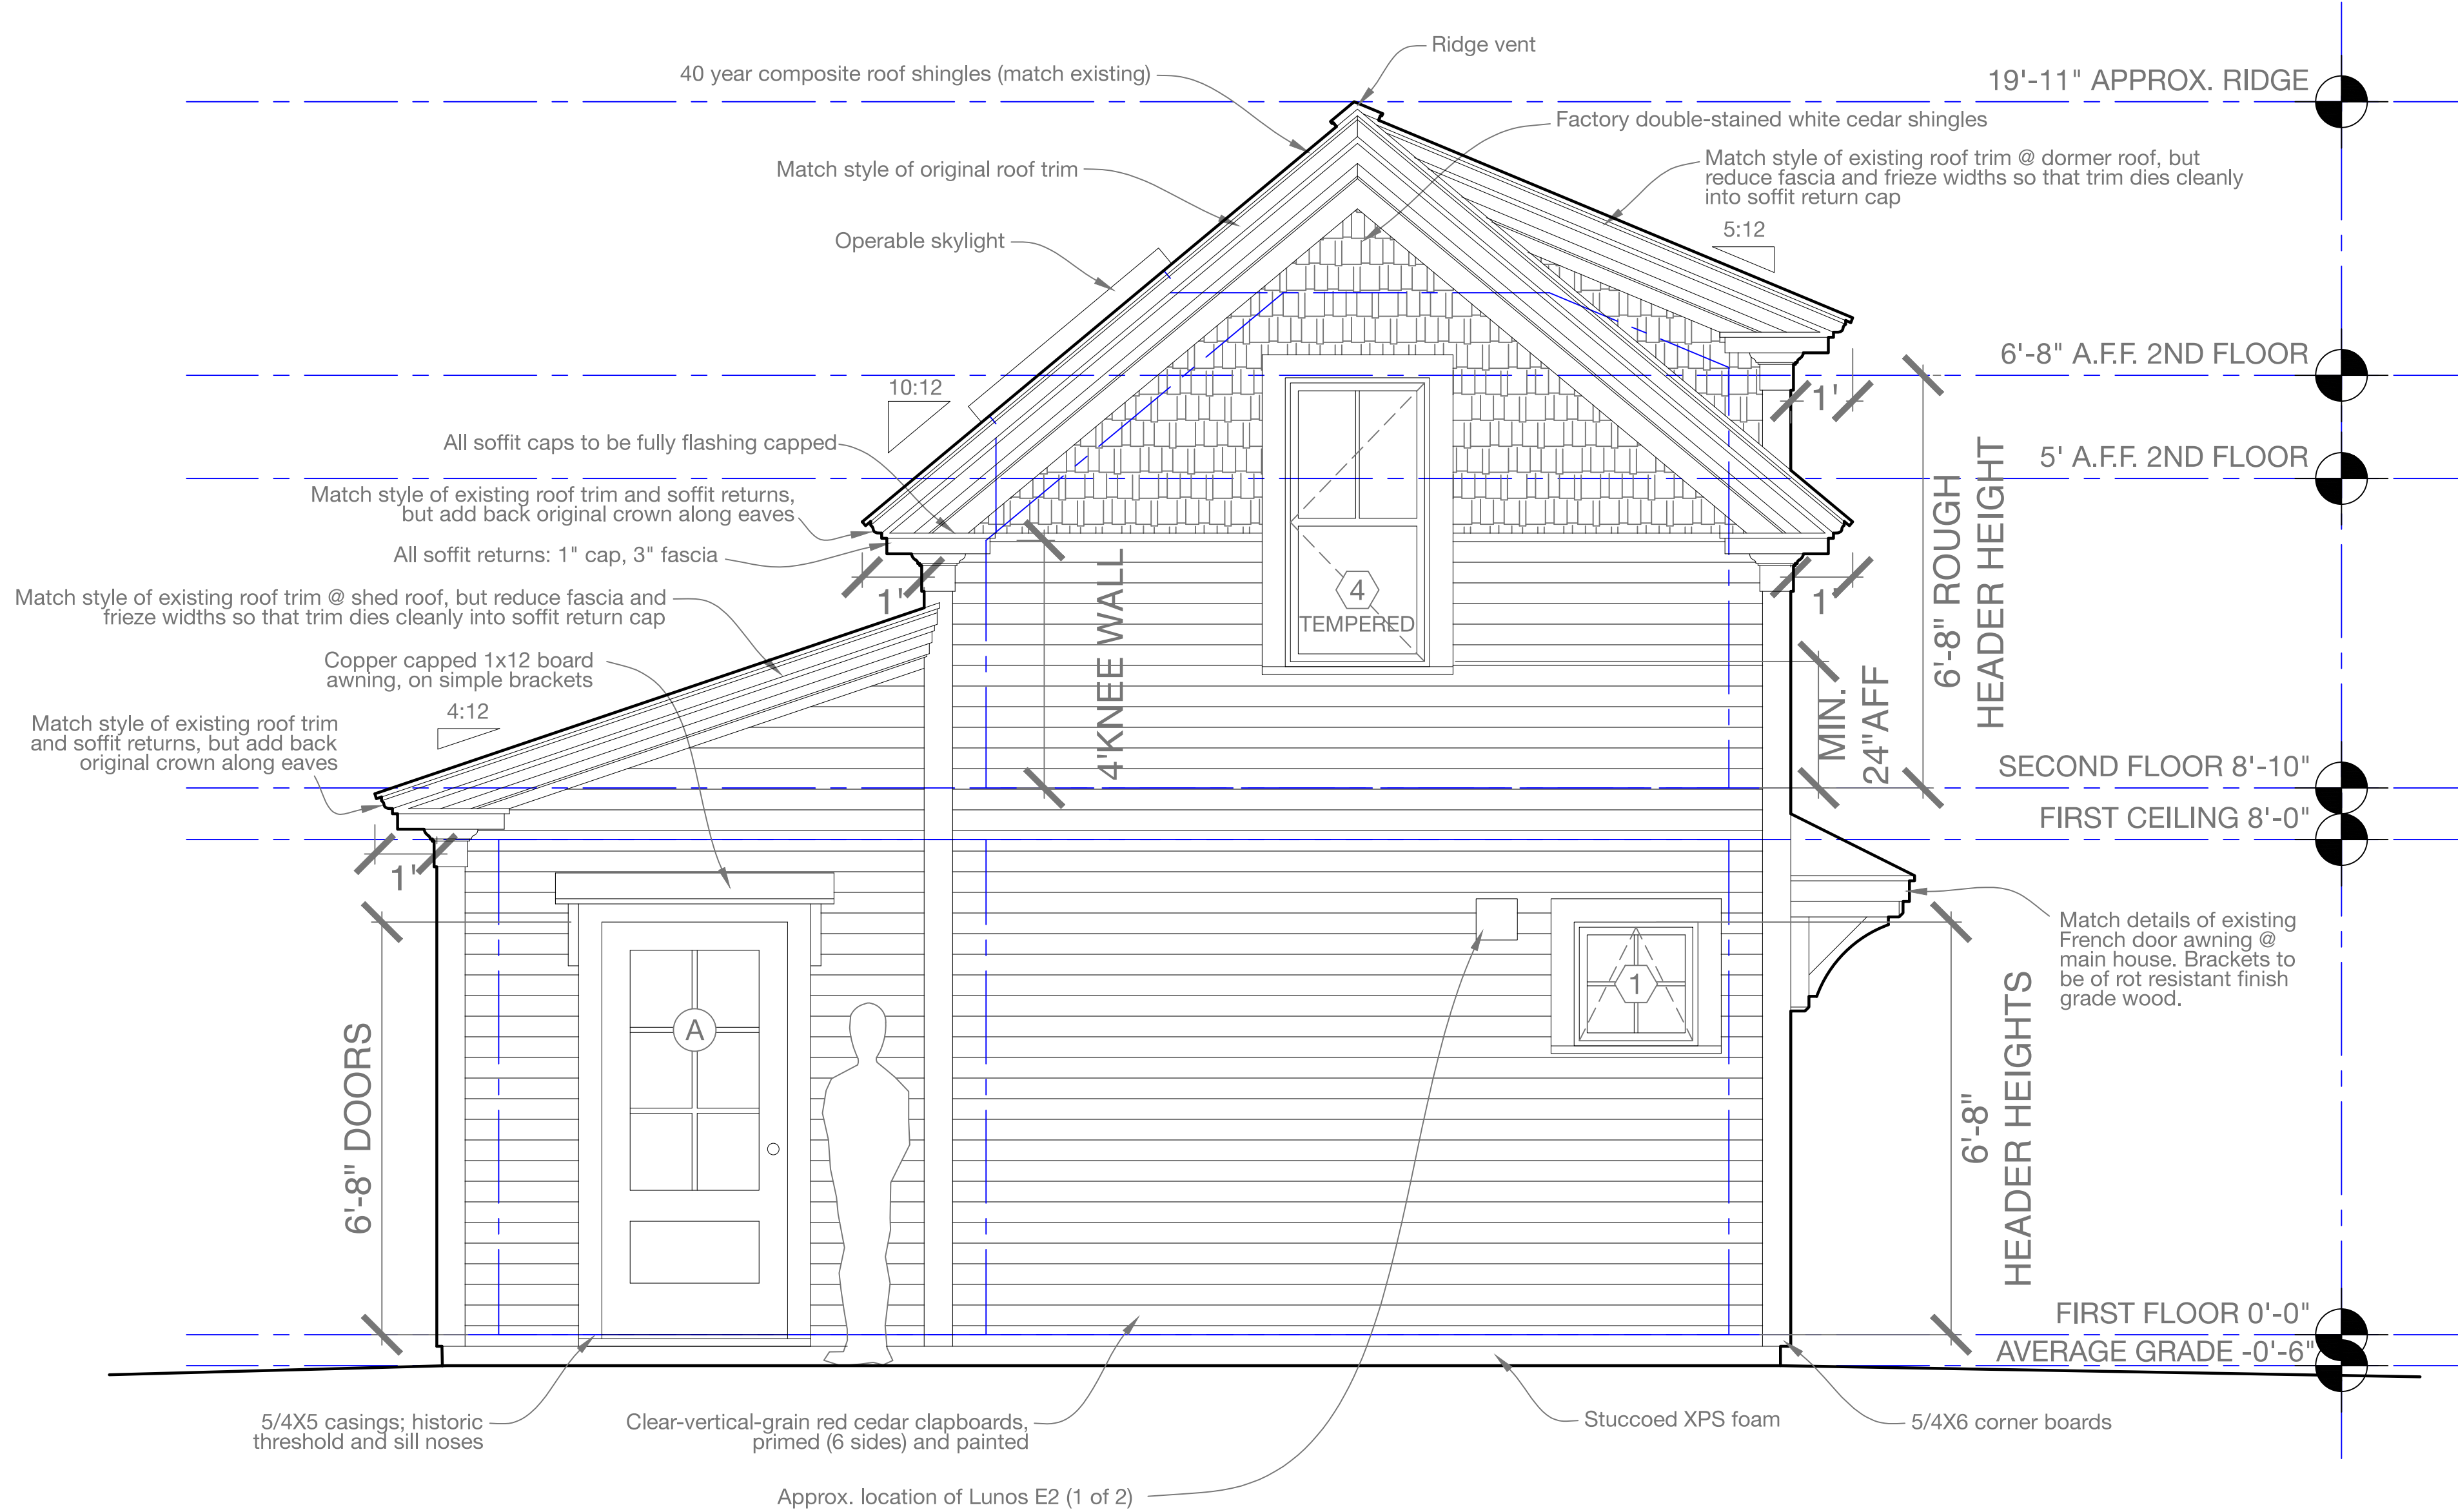

Note: All trim to be primed (six sides,) and painted cypress or eastern white pine.

**Rachel Conly Design LLC**  
 26 Sterling Street  
 Peaks Island, Maine 04108  
 207.766.5625

| DATE       | NOTES   |
|------------|---------|
| 2016.10.14 |         |
|            | REVISED |
|            |         |
|            |         |

1/2" = 1'

**Heselton Clements**  
**Bunkhouse/Studio**  
 11 Ocean St.  
 Peaks Island, ME 04108

**A** Proposed North Elevation

**A4**  
 Proposed  
 North  
 Elevation