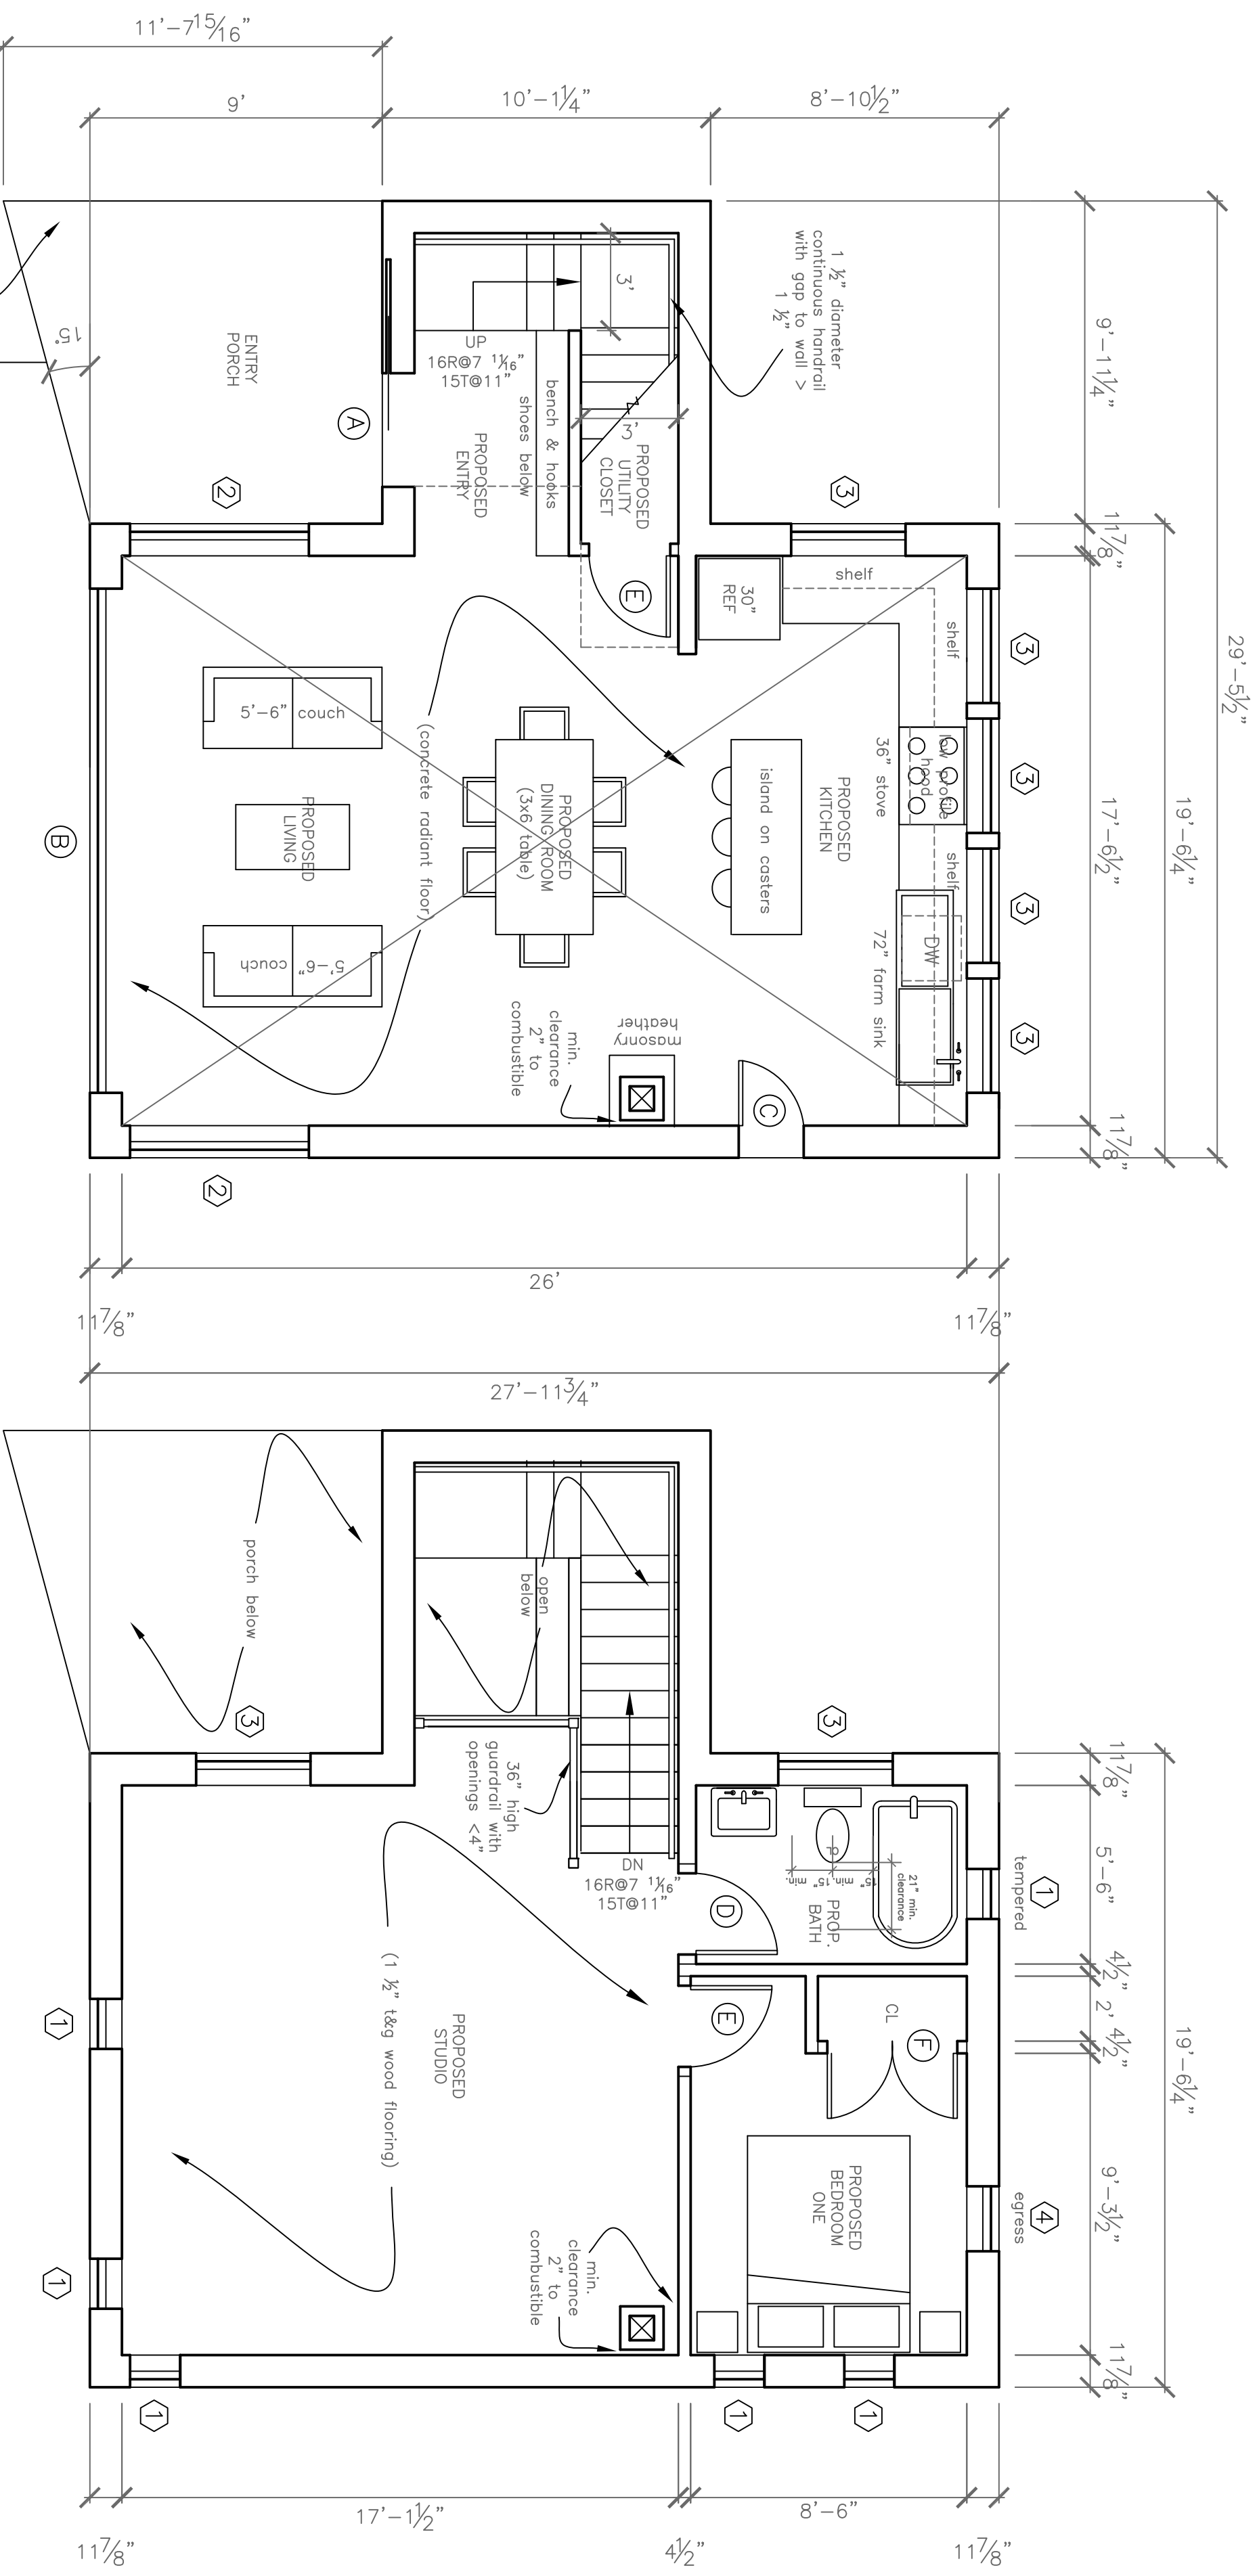

**Rachel Conly**

Architectural Design

Peaks Island, Maine 04108  
207.766.5625

Revision:  
Proposed First  
& Second  
Floor Plans

PROJECT  
**Lieber Residence**  
41 Bayberry Lane  
Peaks Island, Me.  
04108

DATE	REVISED
8.1.12	
SCALE	DRAWN BY
1/4"=1'-0"	Rachel

NOTES

(A) Proposed First Floor  
1/4"=1'-0"

(B) Proposed Second Floor  
1/4"=1'-0"

**A1**