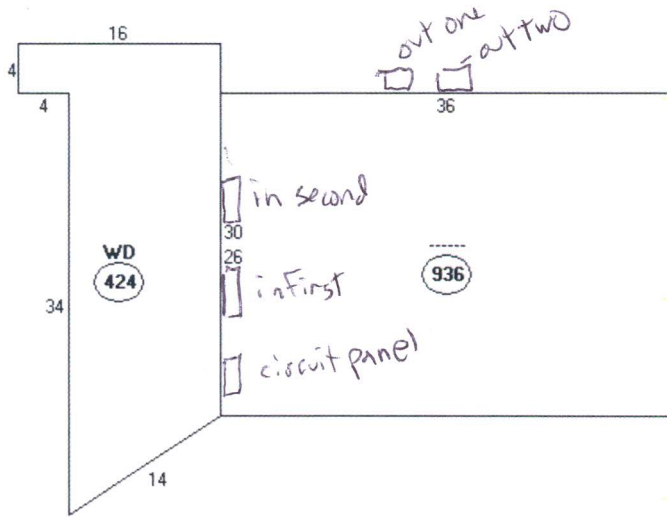

Mark Shain

THIS PAGE ISSAFE VAULT ISACCESSSITE ISINFOBAR
IGNOREDOPENCLOSEDVAULTHIDDEN

Descriptor/Area

A: -----
 936 sqft
 B: w/D
 424 sqft