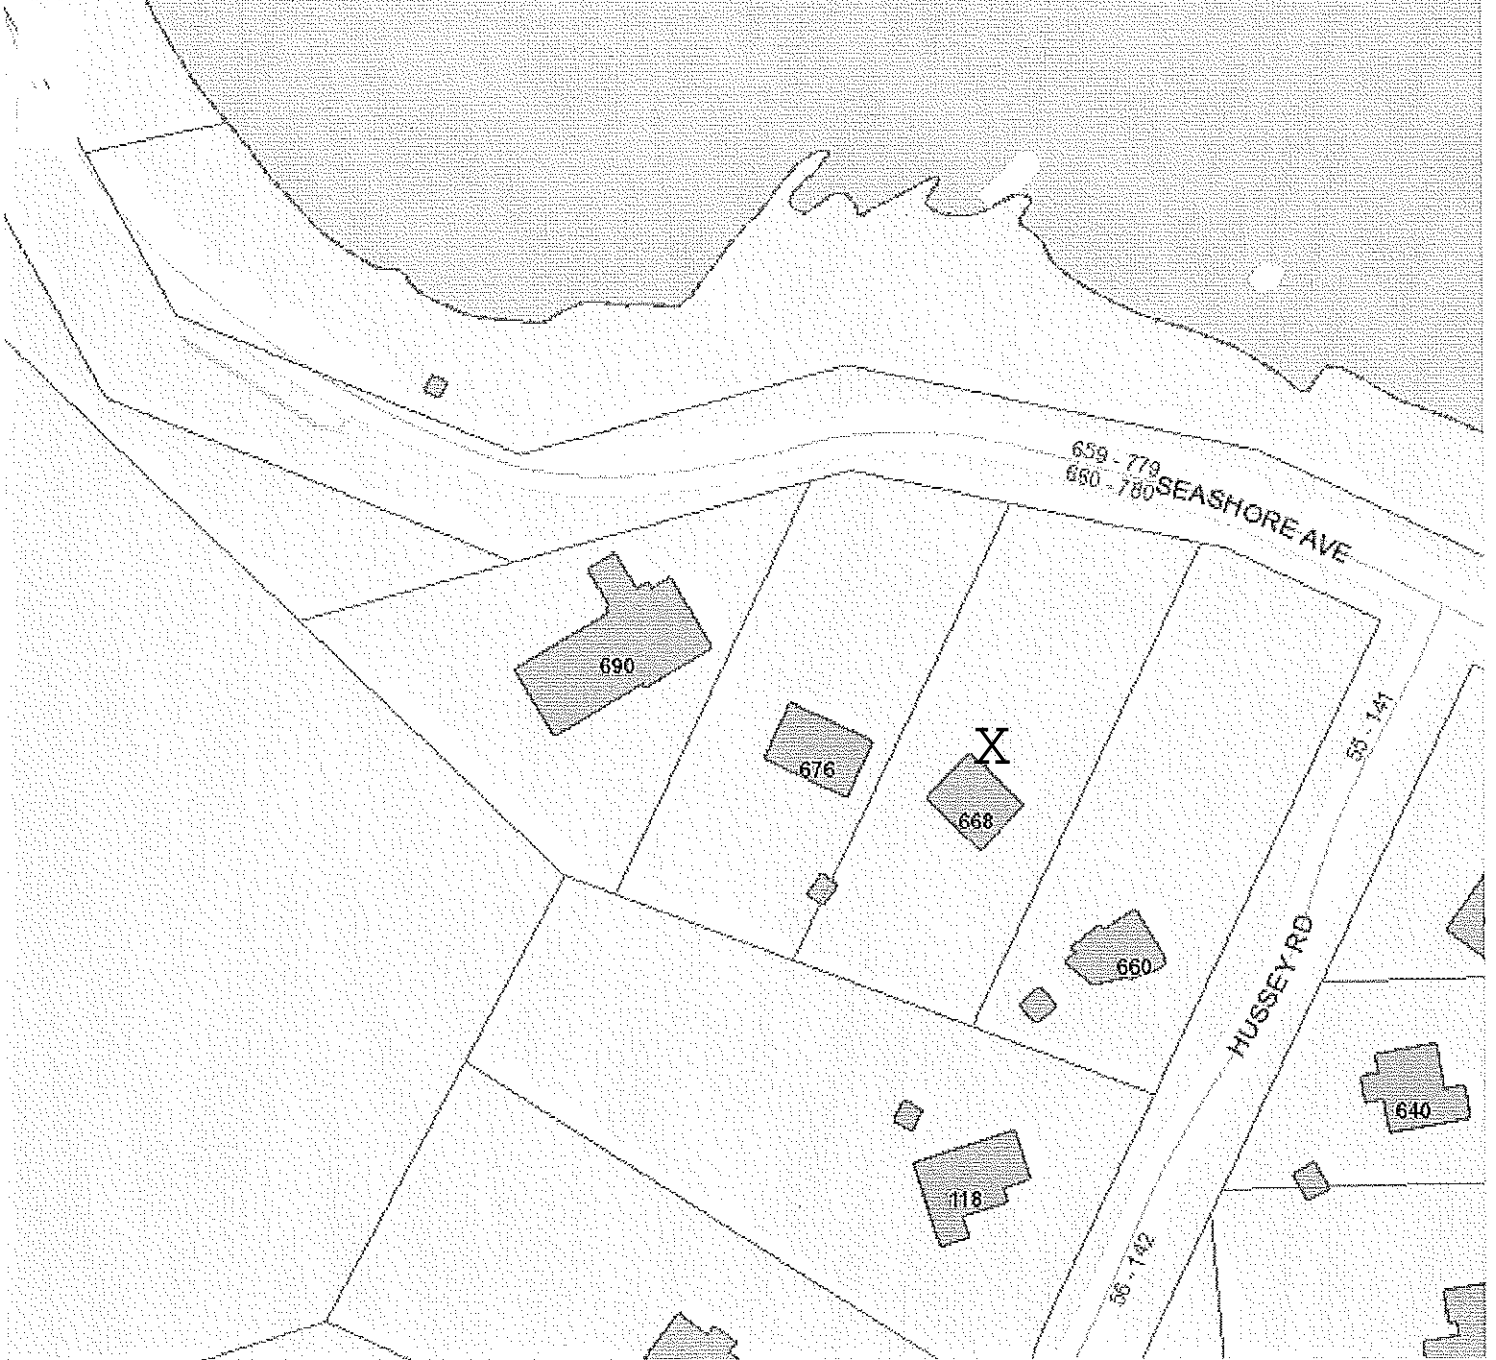

▼ 668 Seashore Ave, Portlan X Q

Show search results for 668 Sea...

2,949,981.299 302,469.022 Feet