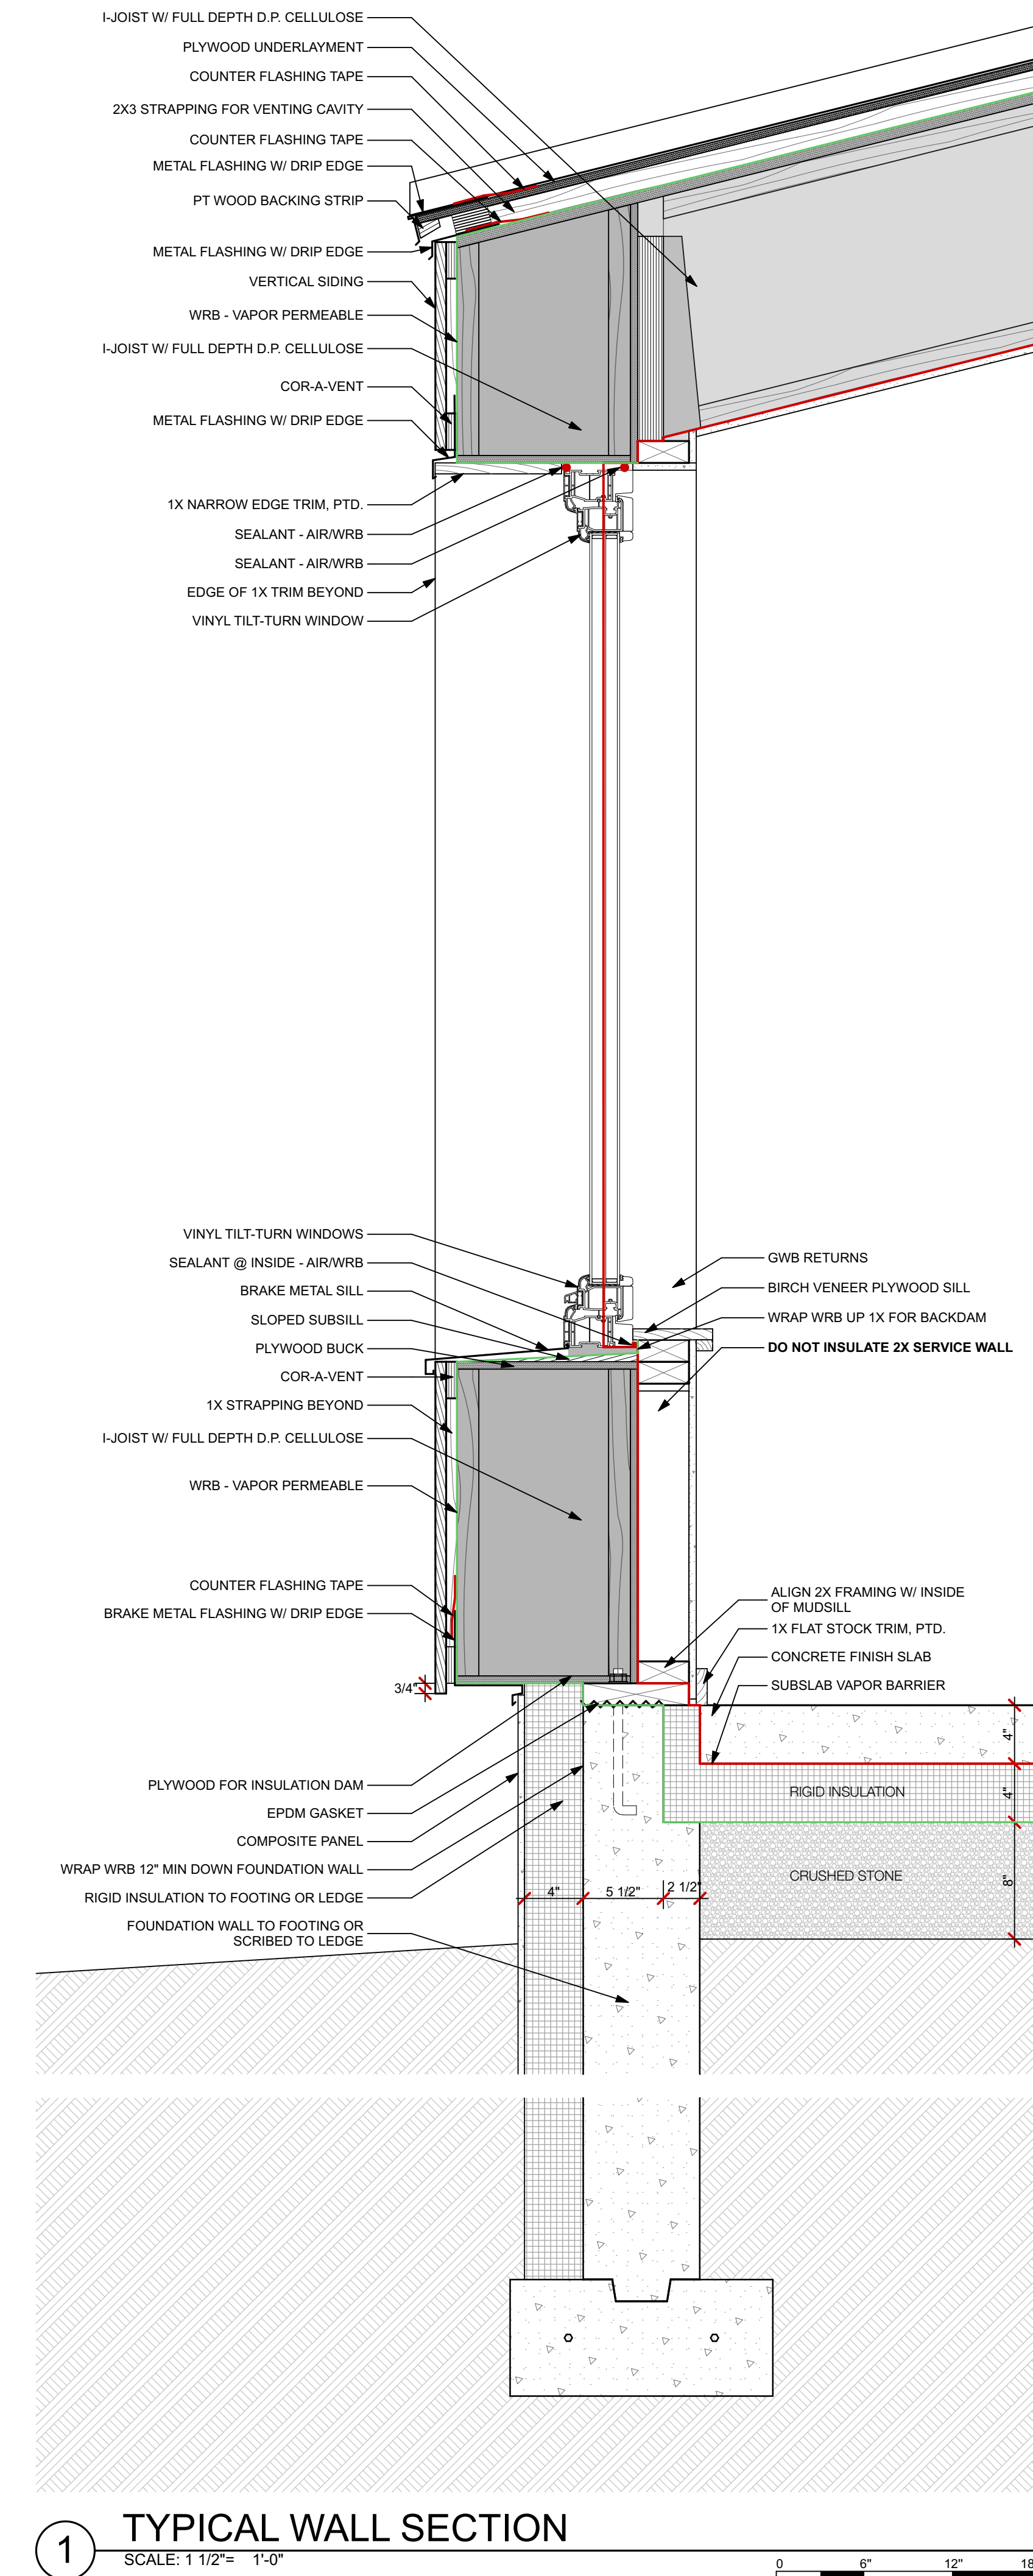

2 LIVING ROOM WALL SECTION
SCALE: 1 1/2" = 1'-0"

1 TYPICAL WALL SECTION
SCALE: 1 1/2" = 1'-0"

NO.	DATE	DESCRIPTION
1		