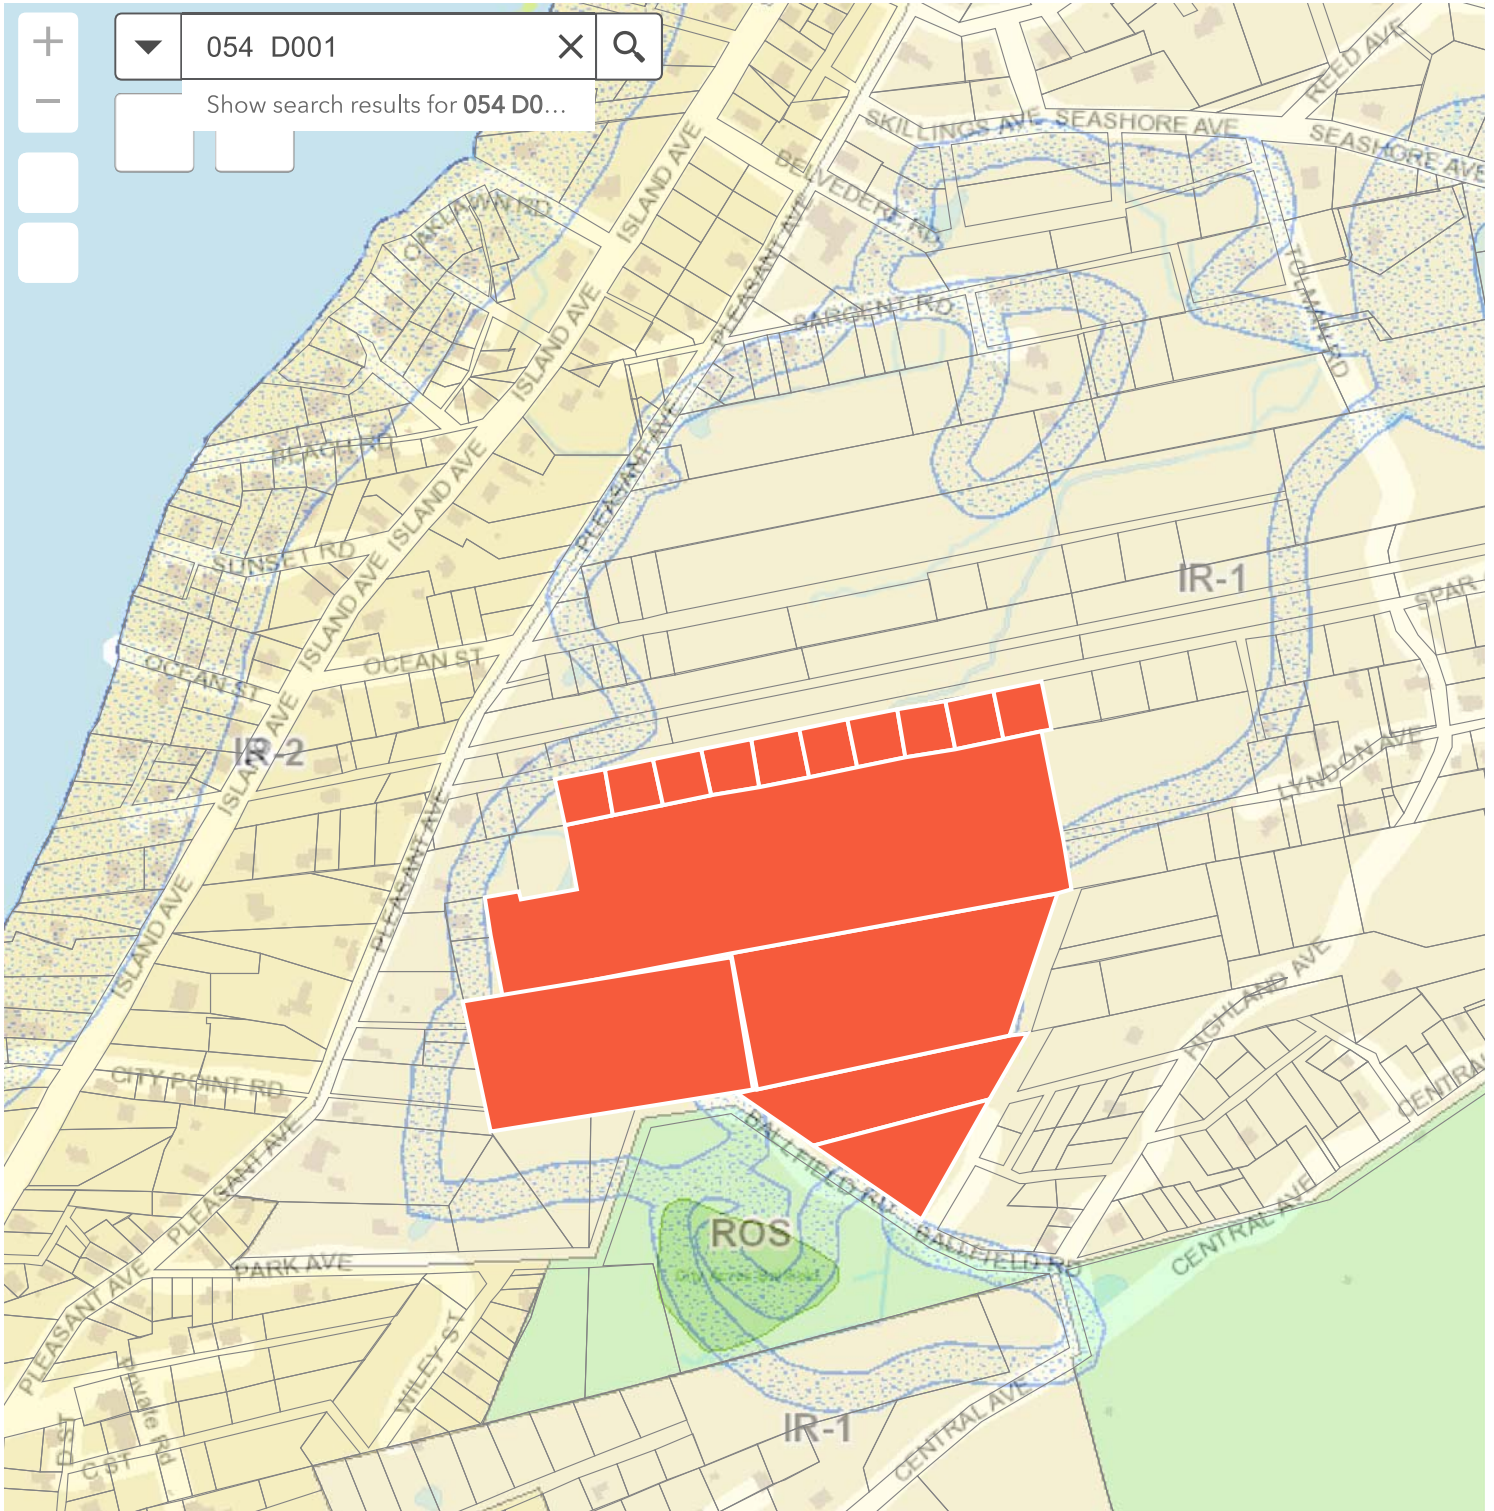

37 & 90 Ballfield Rd, Peaks Island - Interpretation Appeal

400ft
2,950,453.585 303,762.930 Feet