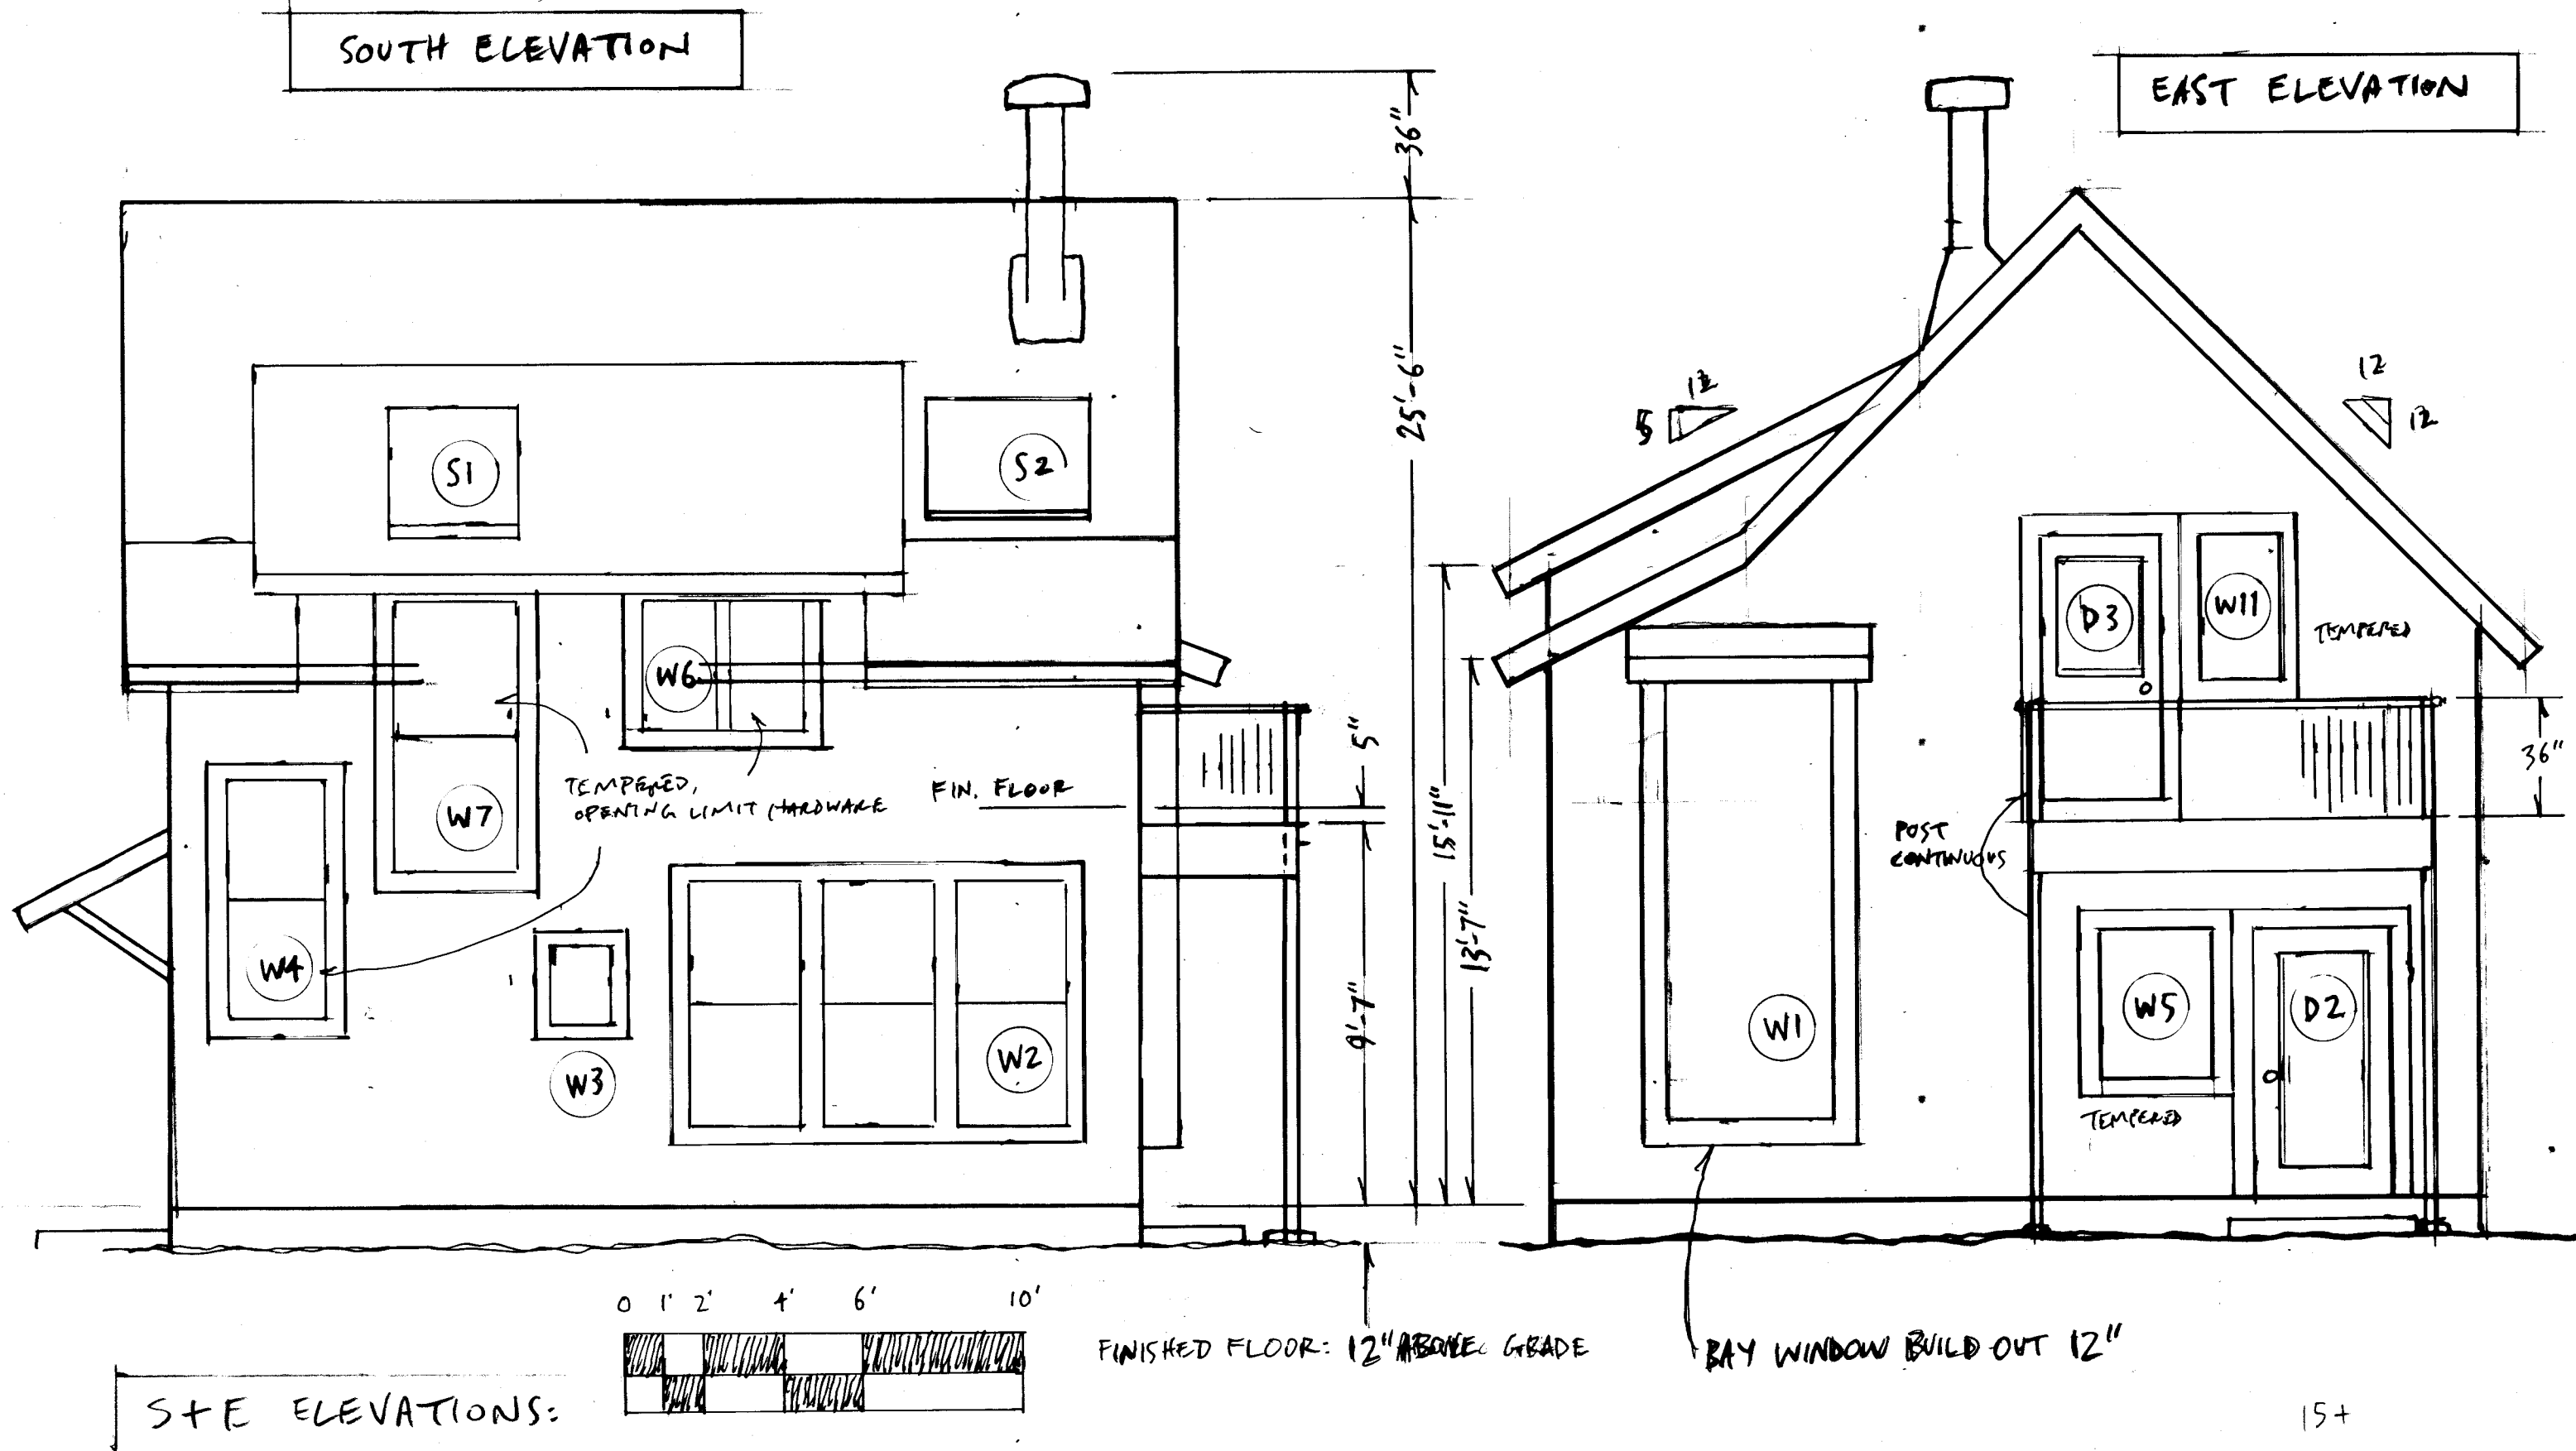

11 LUTHER STREET
 PEAKS ISLAND, ME 04108
 207-332-1421

DATE	NOTES
2016.05.09	
REVISED	

PROJECT
Mantsch Residence
0 Central Ave. (Park Ave.)
Peaks Island, ME
04108

A4

PROPOSED
 ELEVATIONS