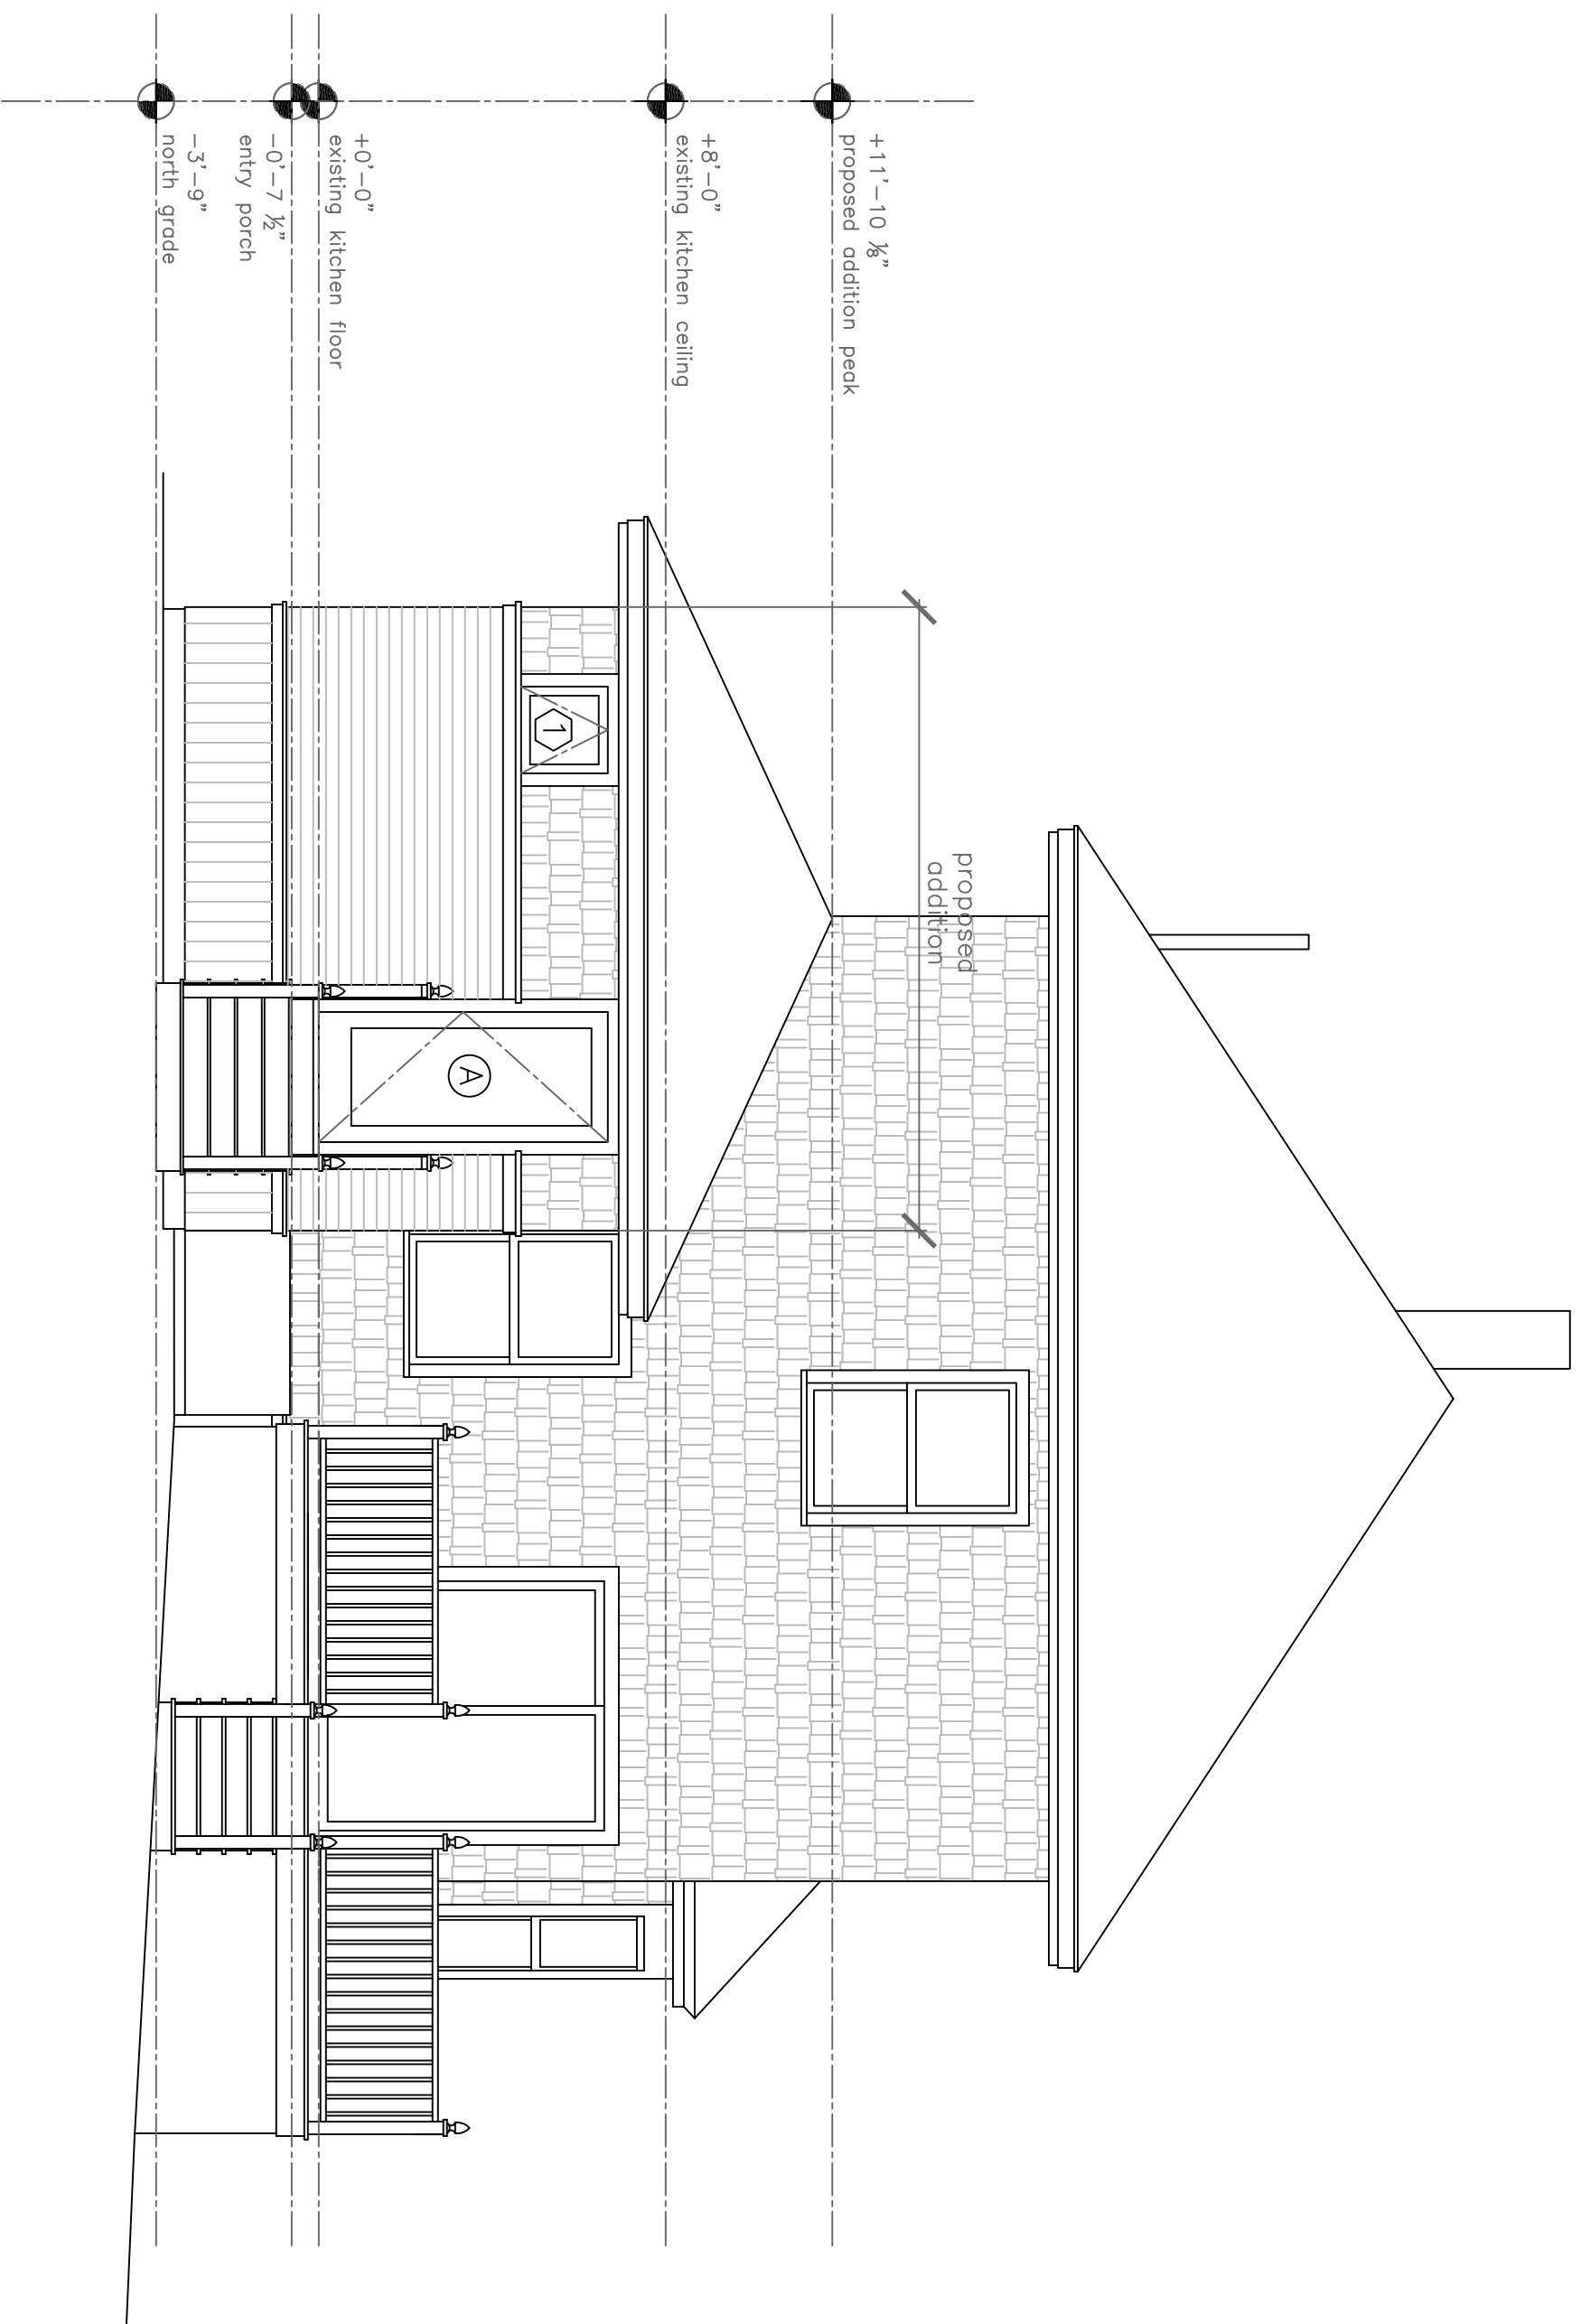

**Rachel Conly**

Architectural Design

Peaks Island, Maine 04108  
207.766.5625

**Proposed North  
Elevation**

**A** Proposed North Elevation  
1/4" = 1'-0"

PROJECT  
**Remage Healey  
Residence**

**54 Central Avenue  
Peaks Island, Me.  
04108**

DATE	4.30.13	REVISED	
SCALE	1/4" = 1'-0"	DRAWN BY	Rachel
NOTES			