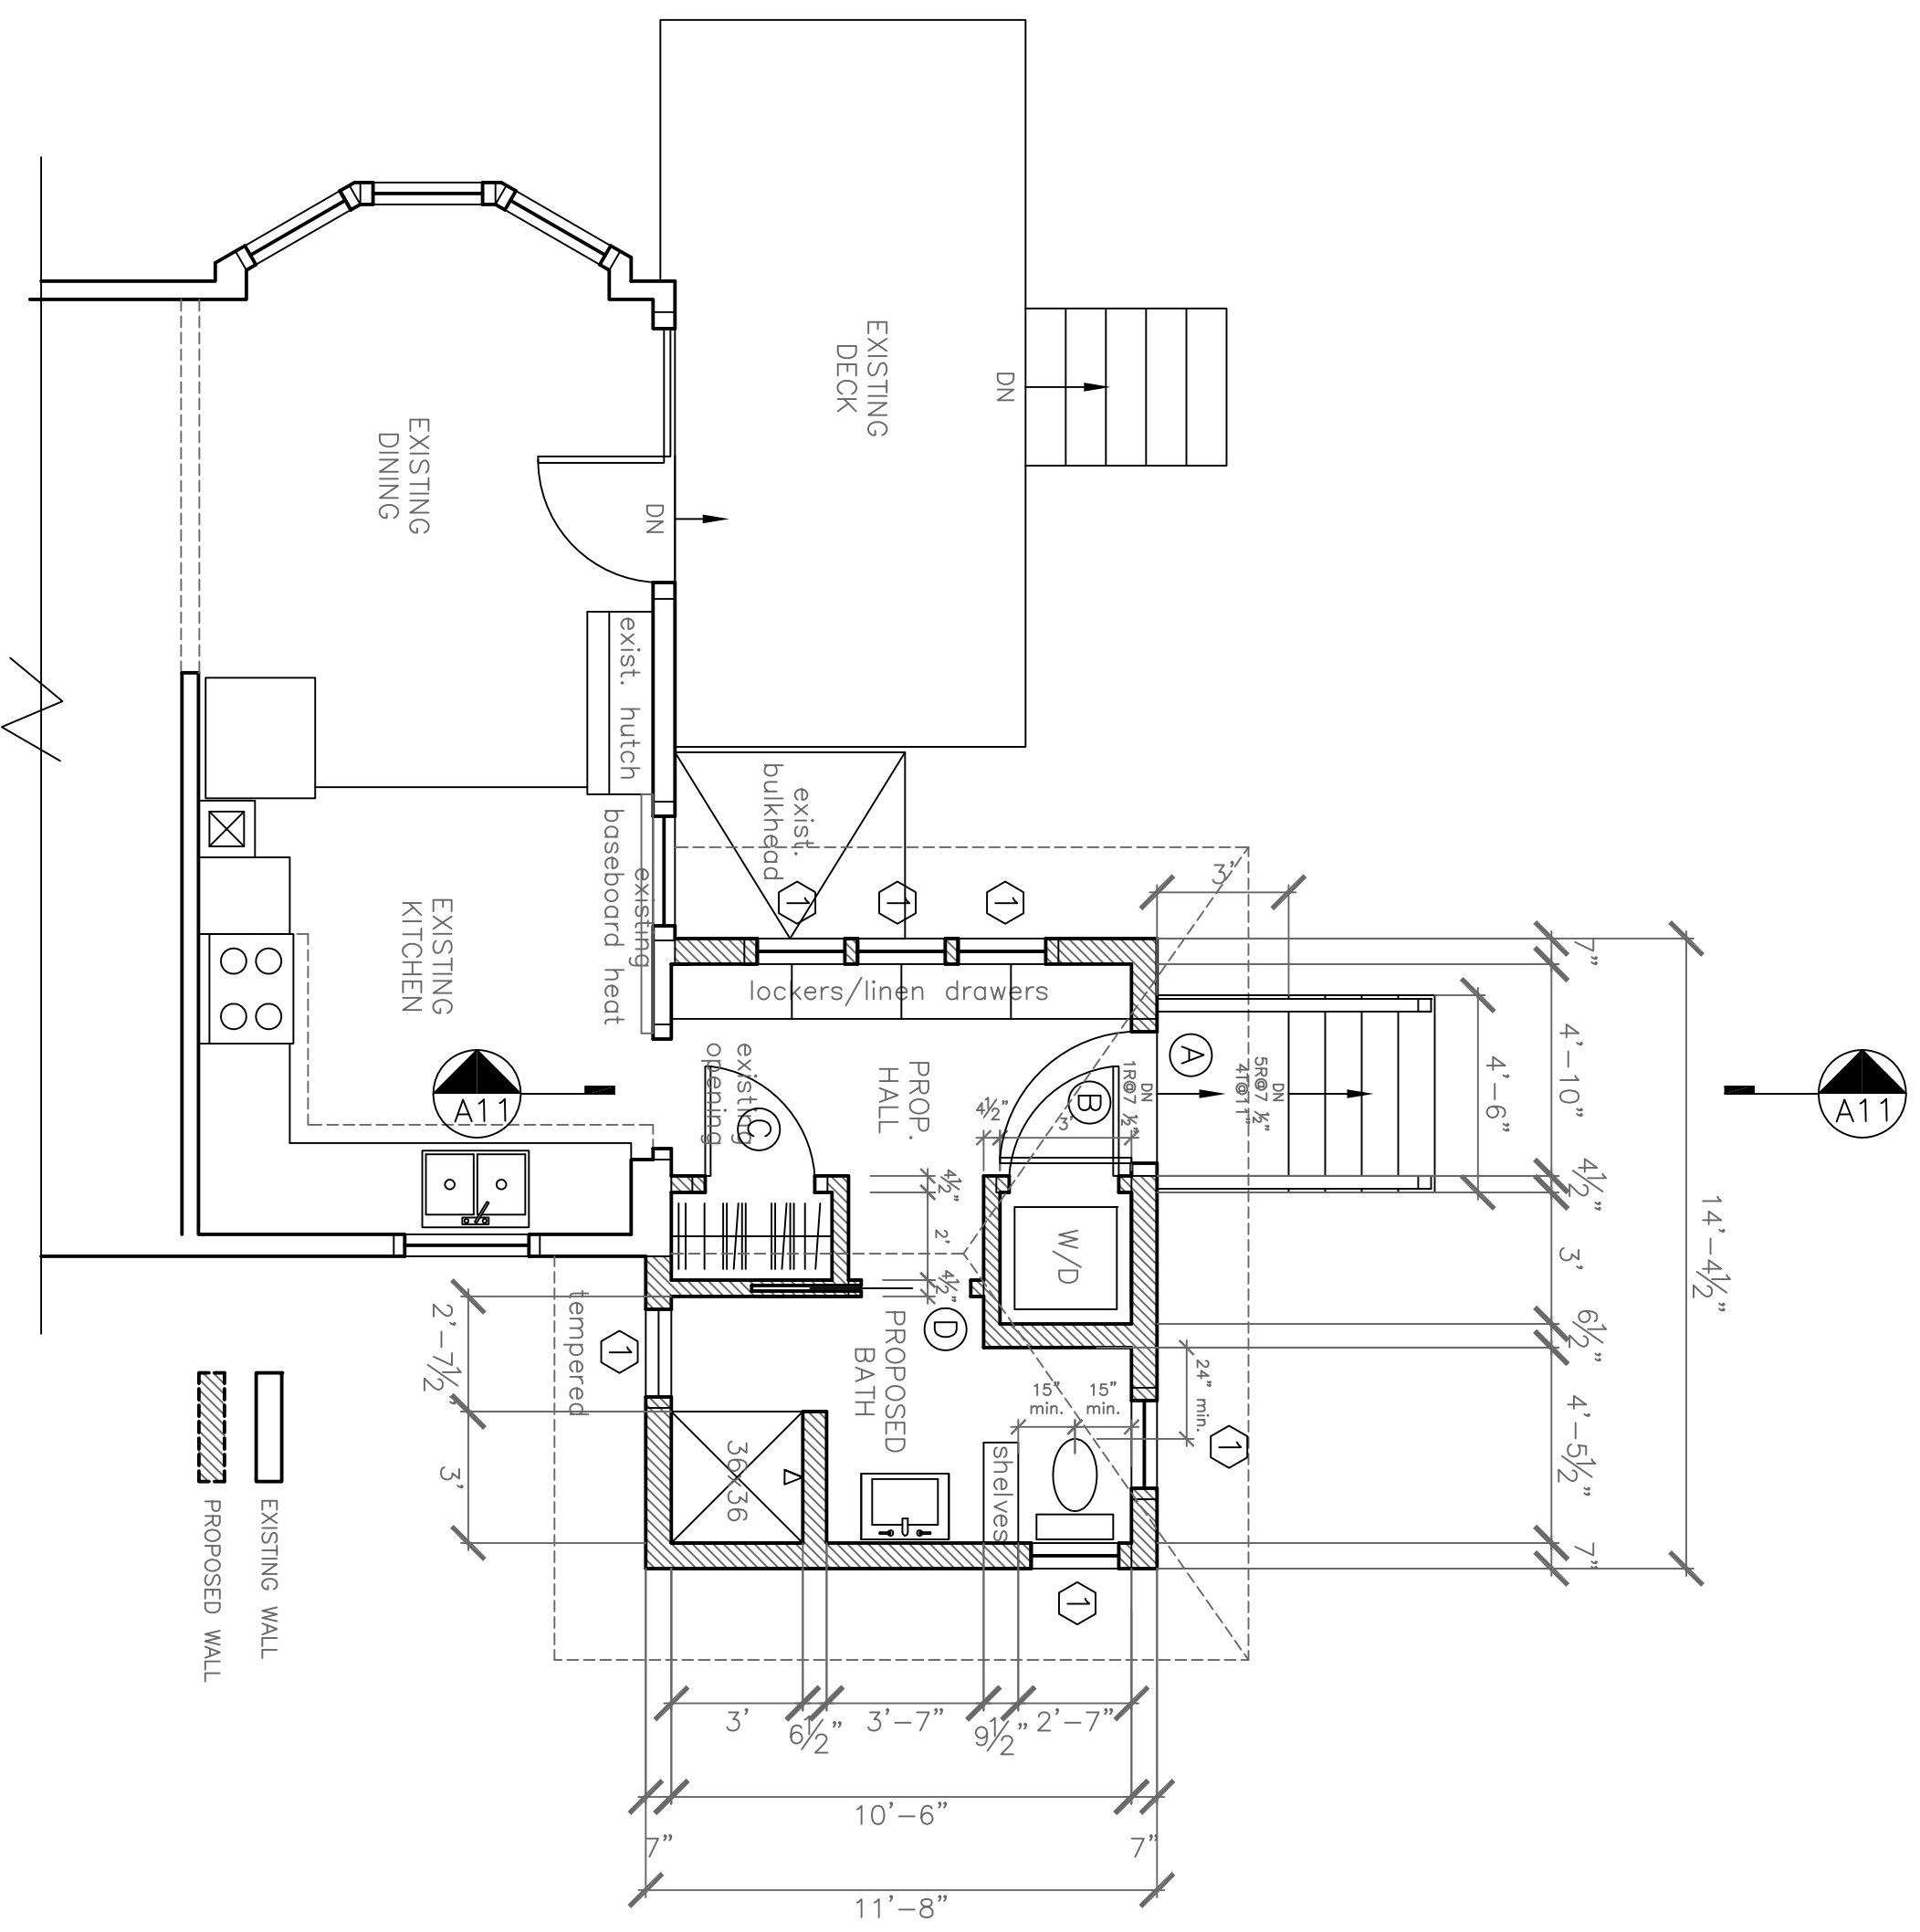

**Rachel Conly**

Architectural Design

Peaks Island, Maine 04108  
207.766.5625

**Proposed Plan**

Proposed First Floor  
1/4" = 1'-0"

PROJECT  
**Remage Healey  
Residence**

54 Central Avenue  
Peaks Island, Me.  
04108

DATE 4.30.13  
REVISED

SCALE 1/4" = 1'-0"  
DRAWN BY Rachel

NOTES