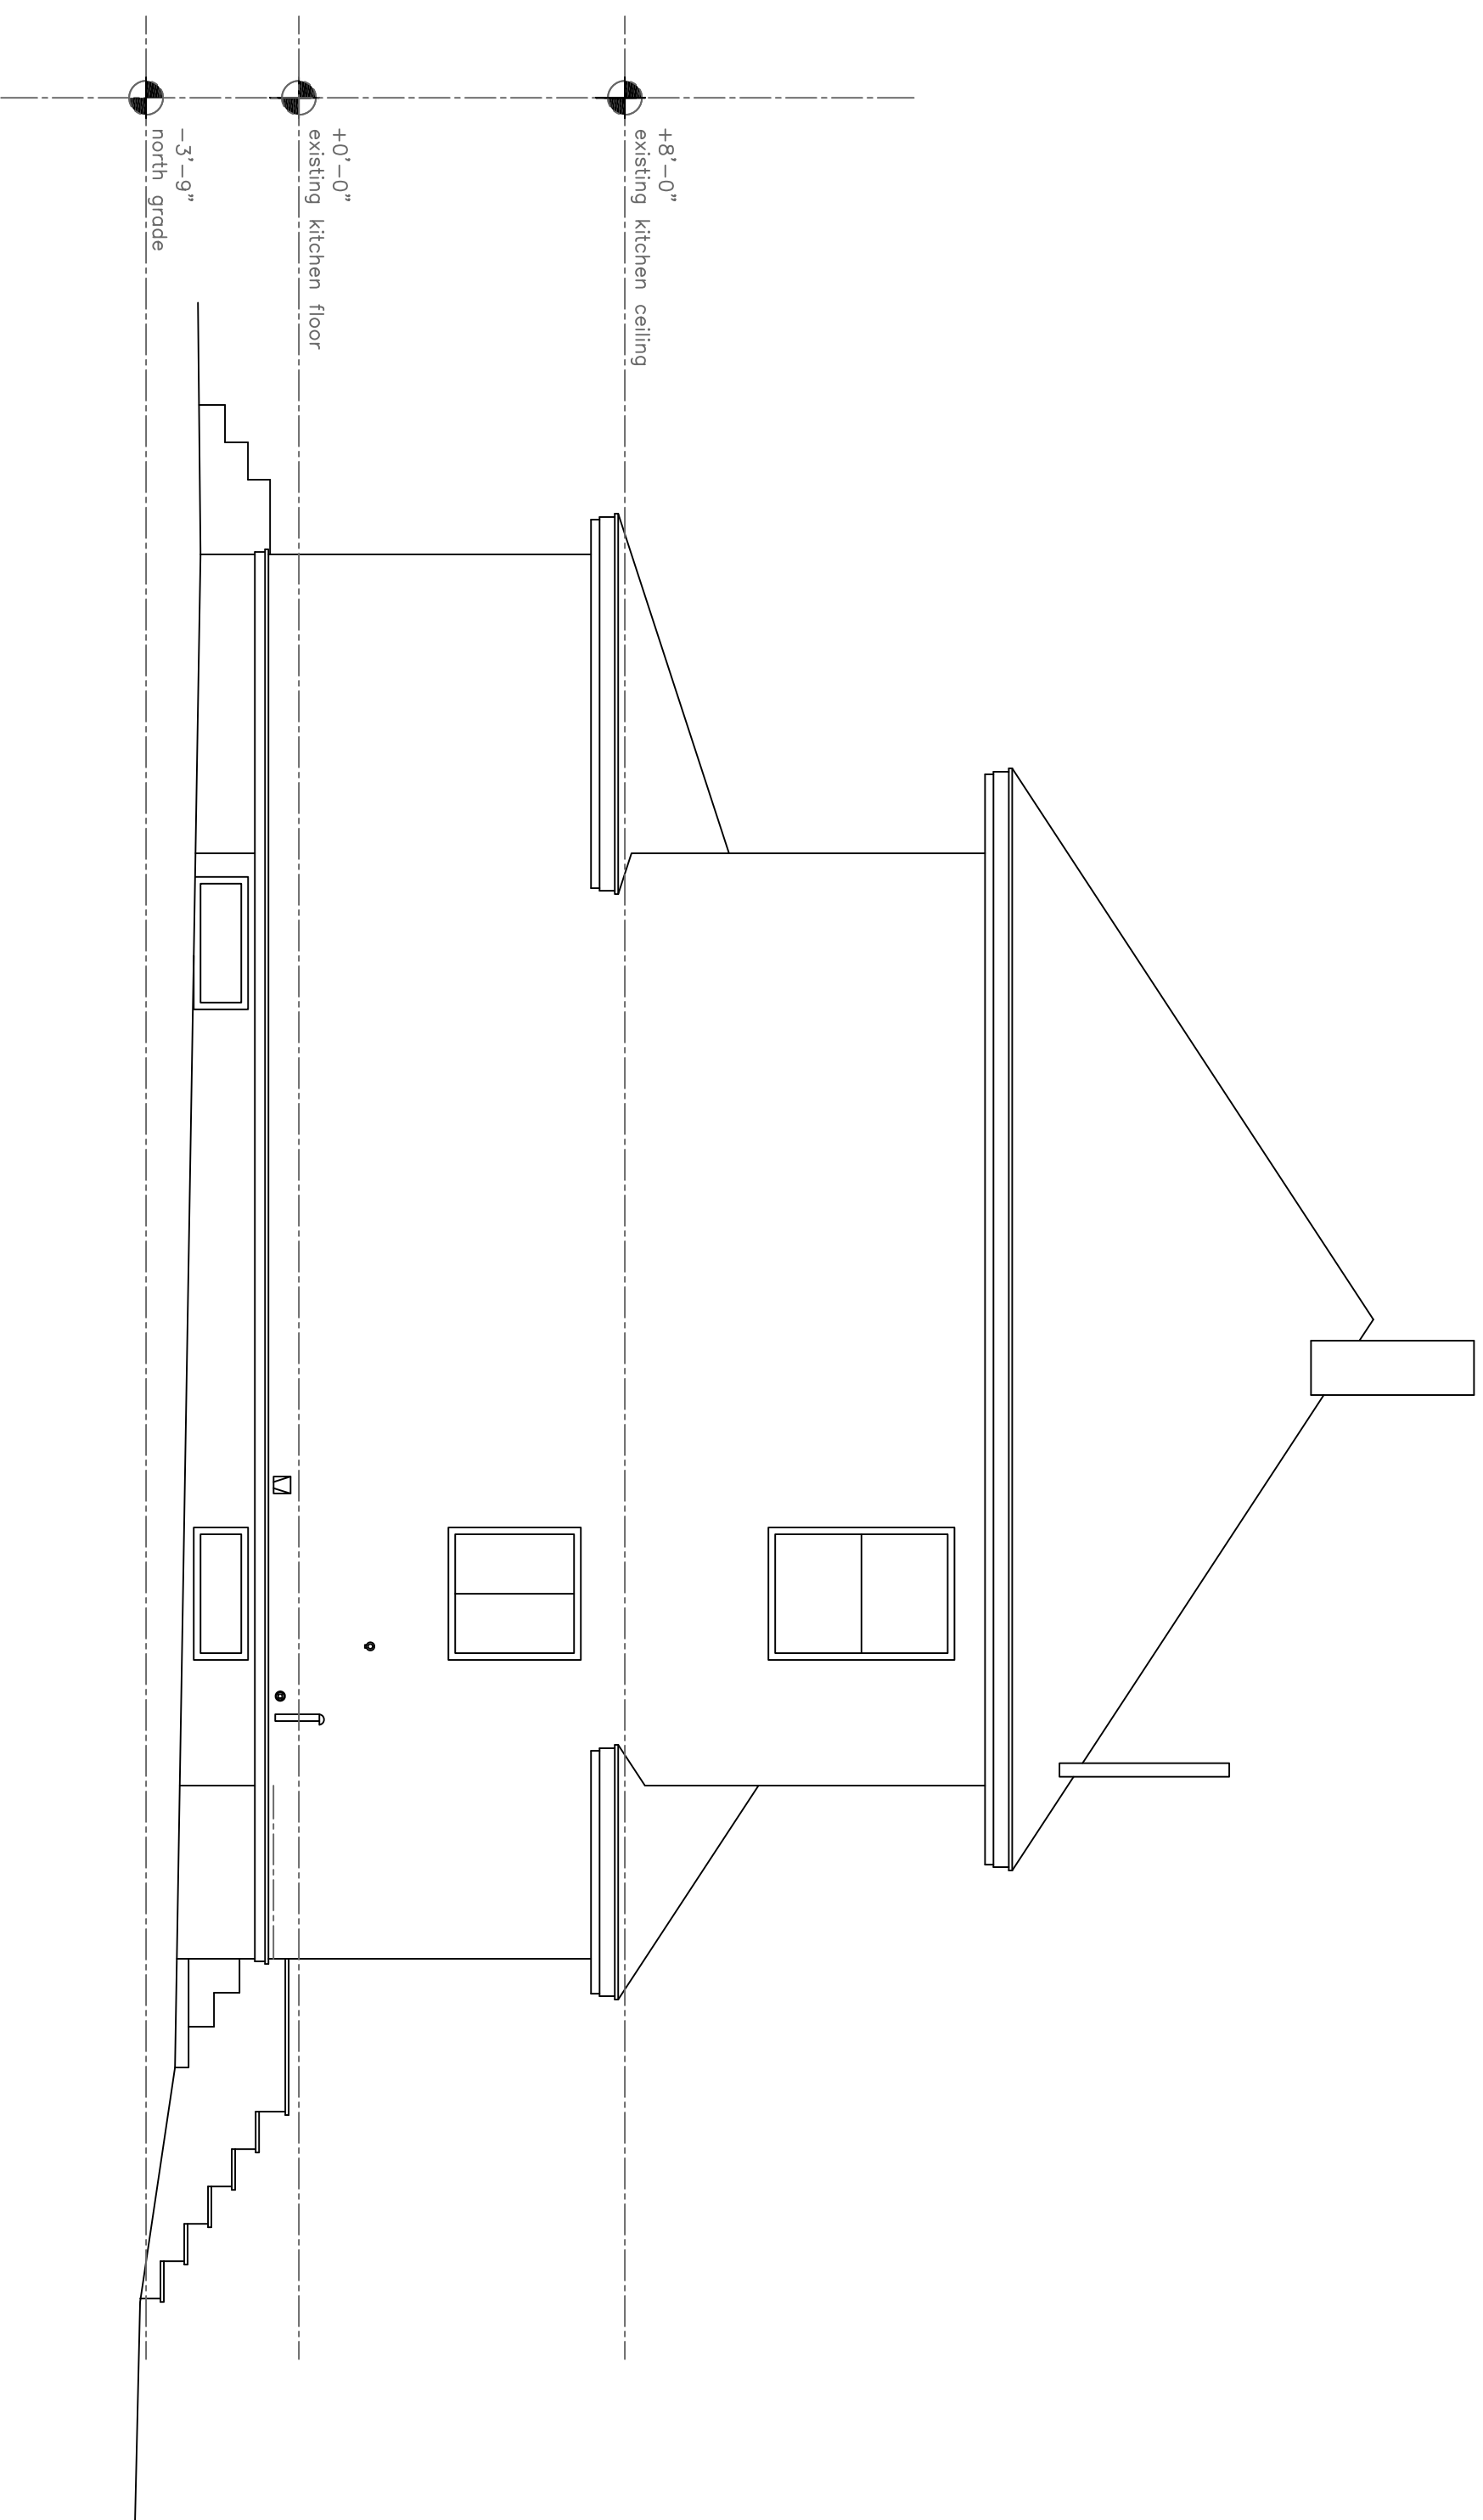

Rachel Conly

Architectural Design

Peaks Island, Maine 04108
207.766.5625

**Existing East
Elevation**

A Existing East Elevation
1/4" = 1'-0"

PROJECT

**Remage Healey
Residence**

**54 Central Avenue
Peaks Island, Me.
04108**

DATE 4.30.13

REVISED

SCALE 1/4" = 1'-0"

DRAWN BY
Rachel

NOTES

A4