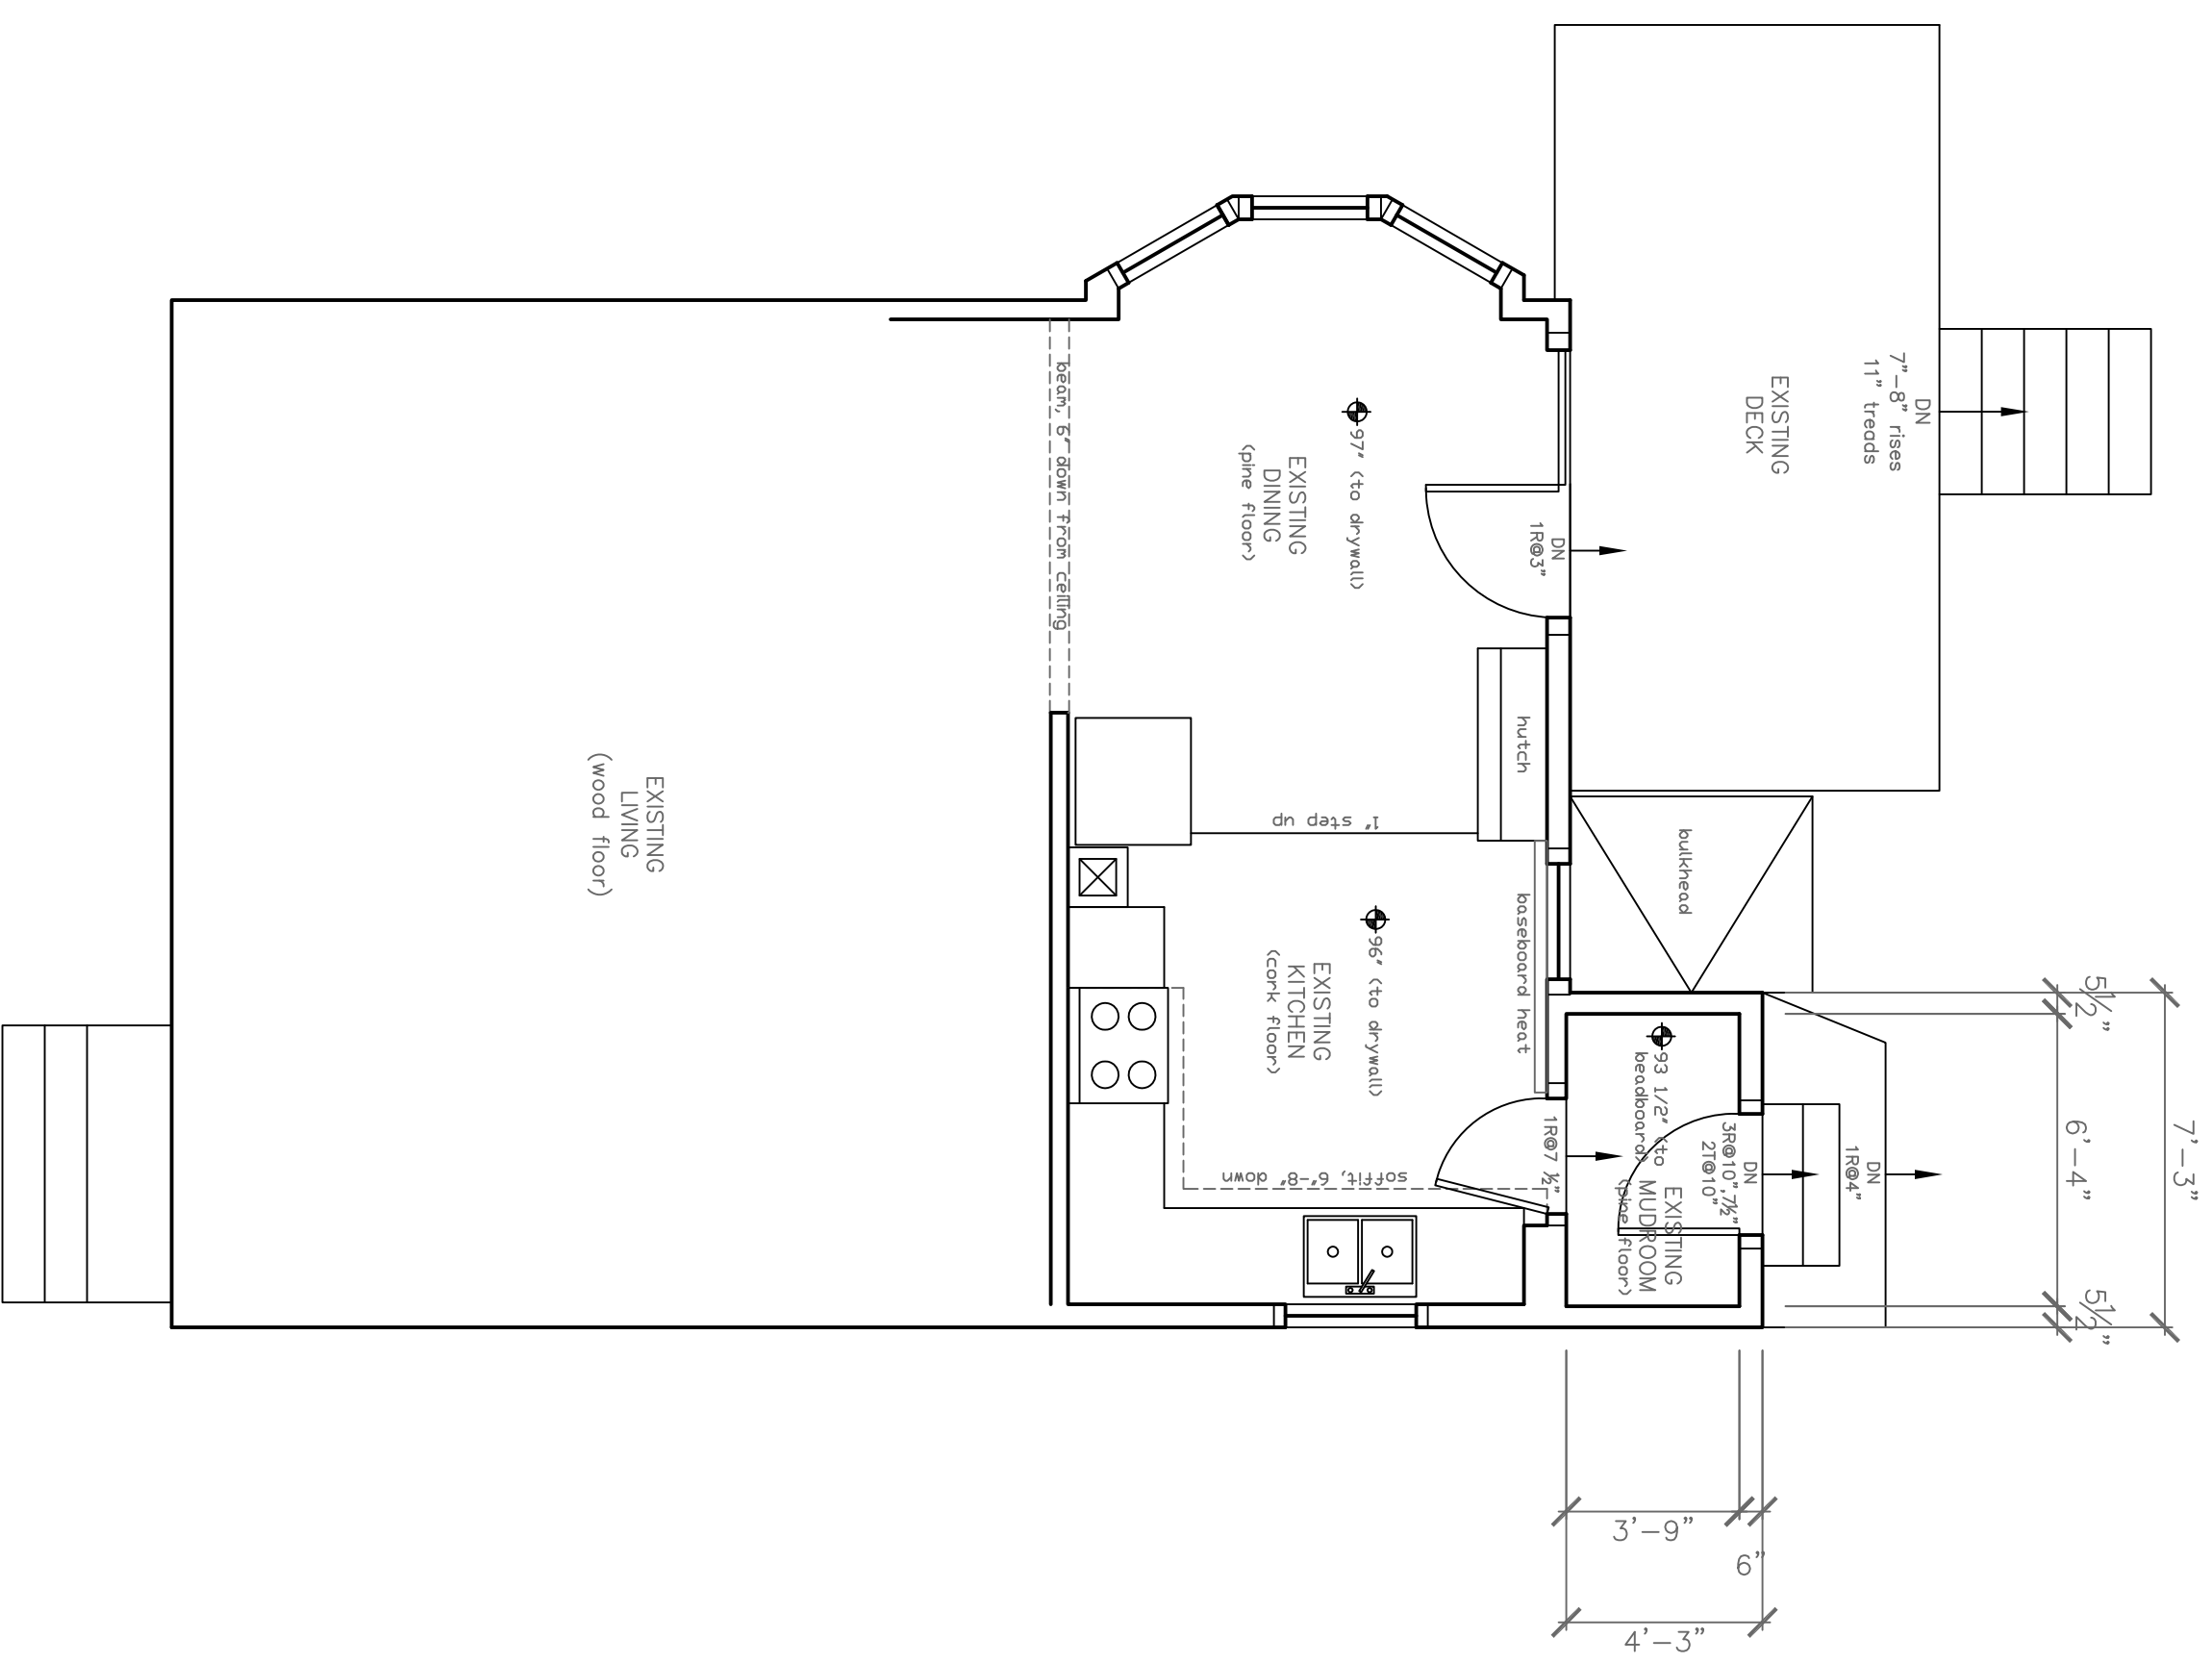

Rachel Conly

Architectural Design

Peaks Island, Maine 04108
207.766.5625

**Existing First
Floor Plan**

A Existing First Floor Plan
1/4" = 1'-0"

PROJECT
**Remage Healey
Residence**

54 Central Avenue
Peaks Island, Me.
04108

DATE	4.30.13	REVISED	
SCALE	1/4" = 1'-0"	DRAWN BY	Rachel

NOTES

A3