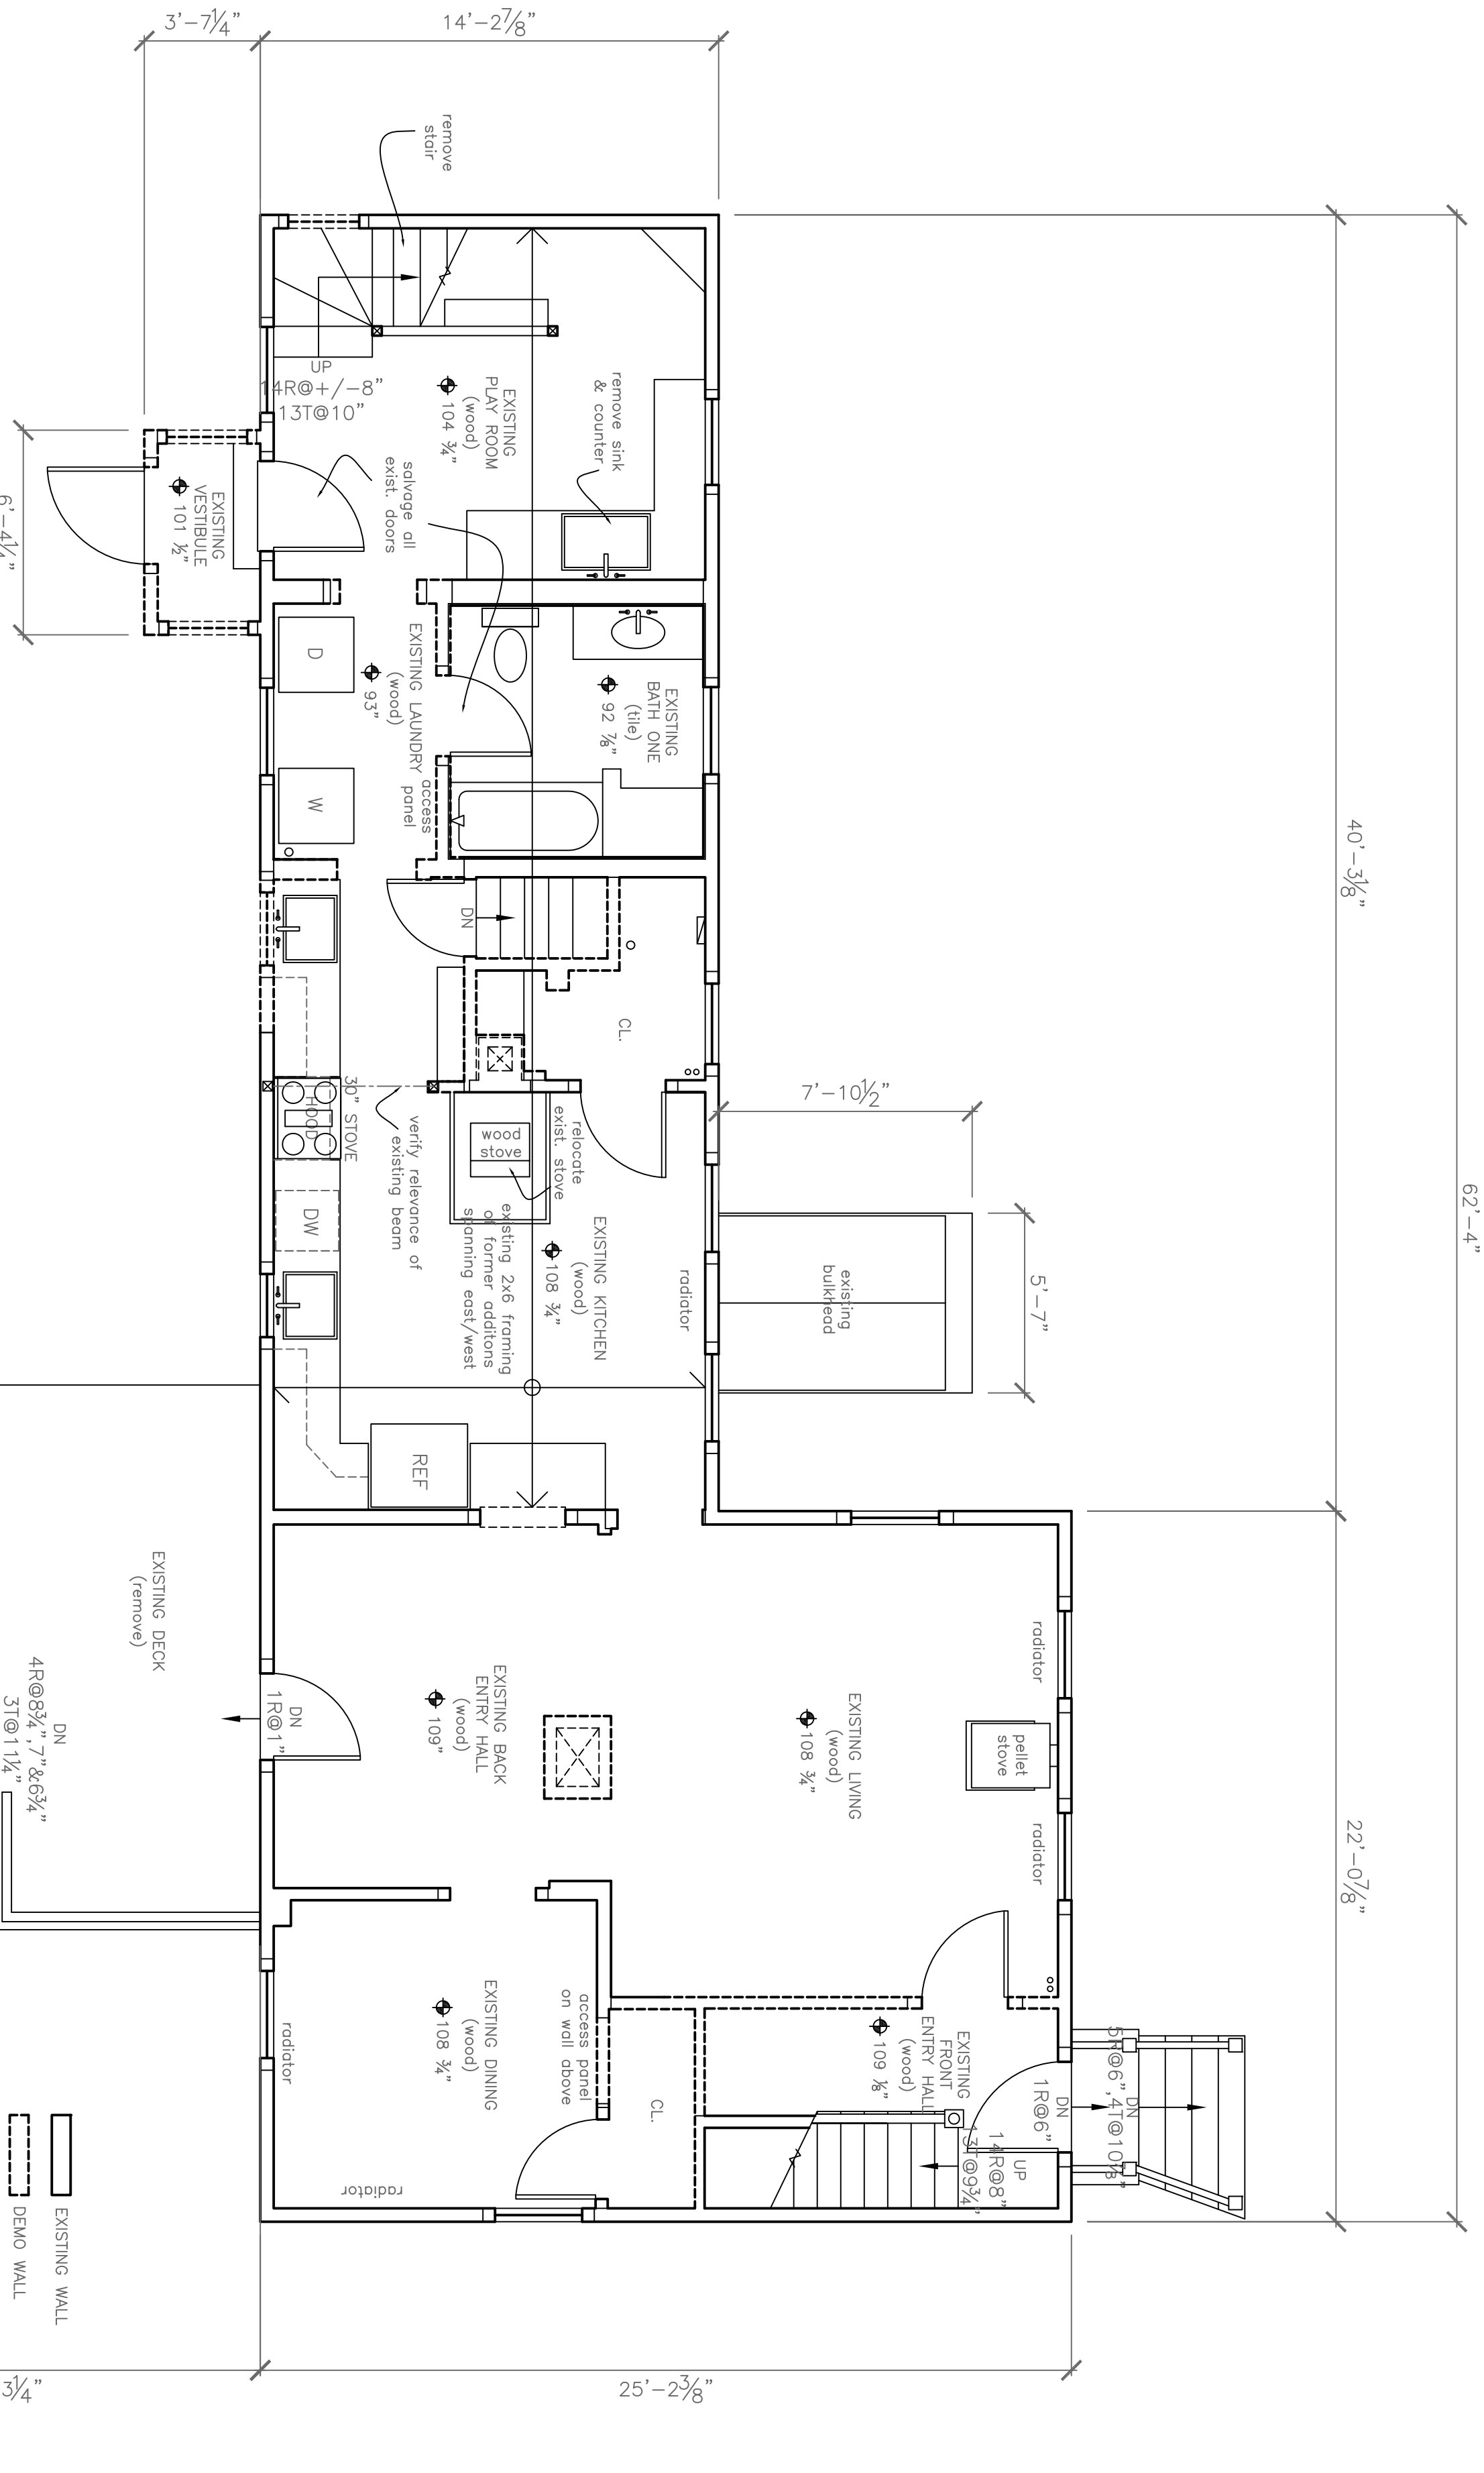

**Rachel Conly**

Architectural Design

207.766.5625

**Existing Conditions:  
First Floor Plan**

**A** Existing/Demo First Floor Plan  
1/4" = 1'-0"

PROJECT  
**Davis Residence**  
217 Island Avenue  
Peaks Island, Maine  
04108

DATE 9.7.12  
REVISIONS  
SCALE 1/4" = 1'-0"  
DRAWN BY Rachel

NOTES

**A2**