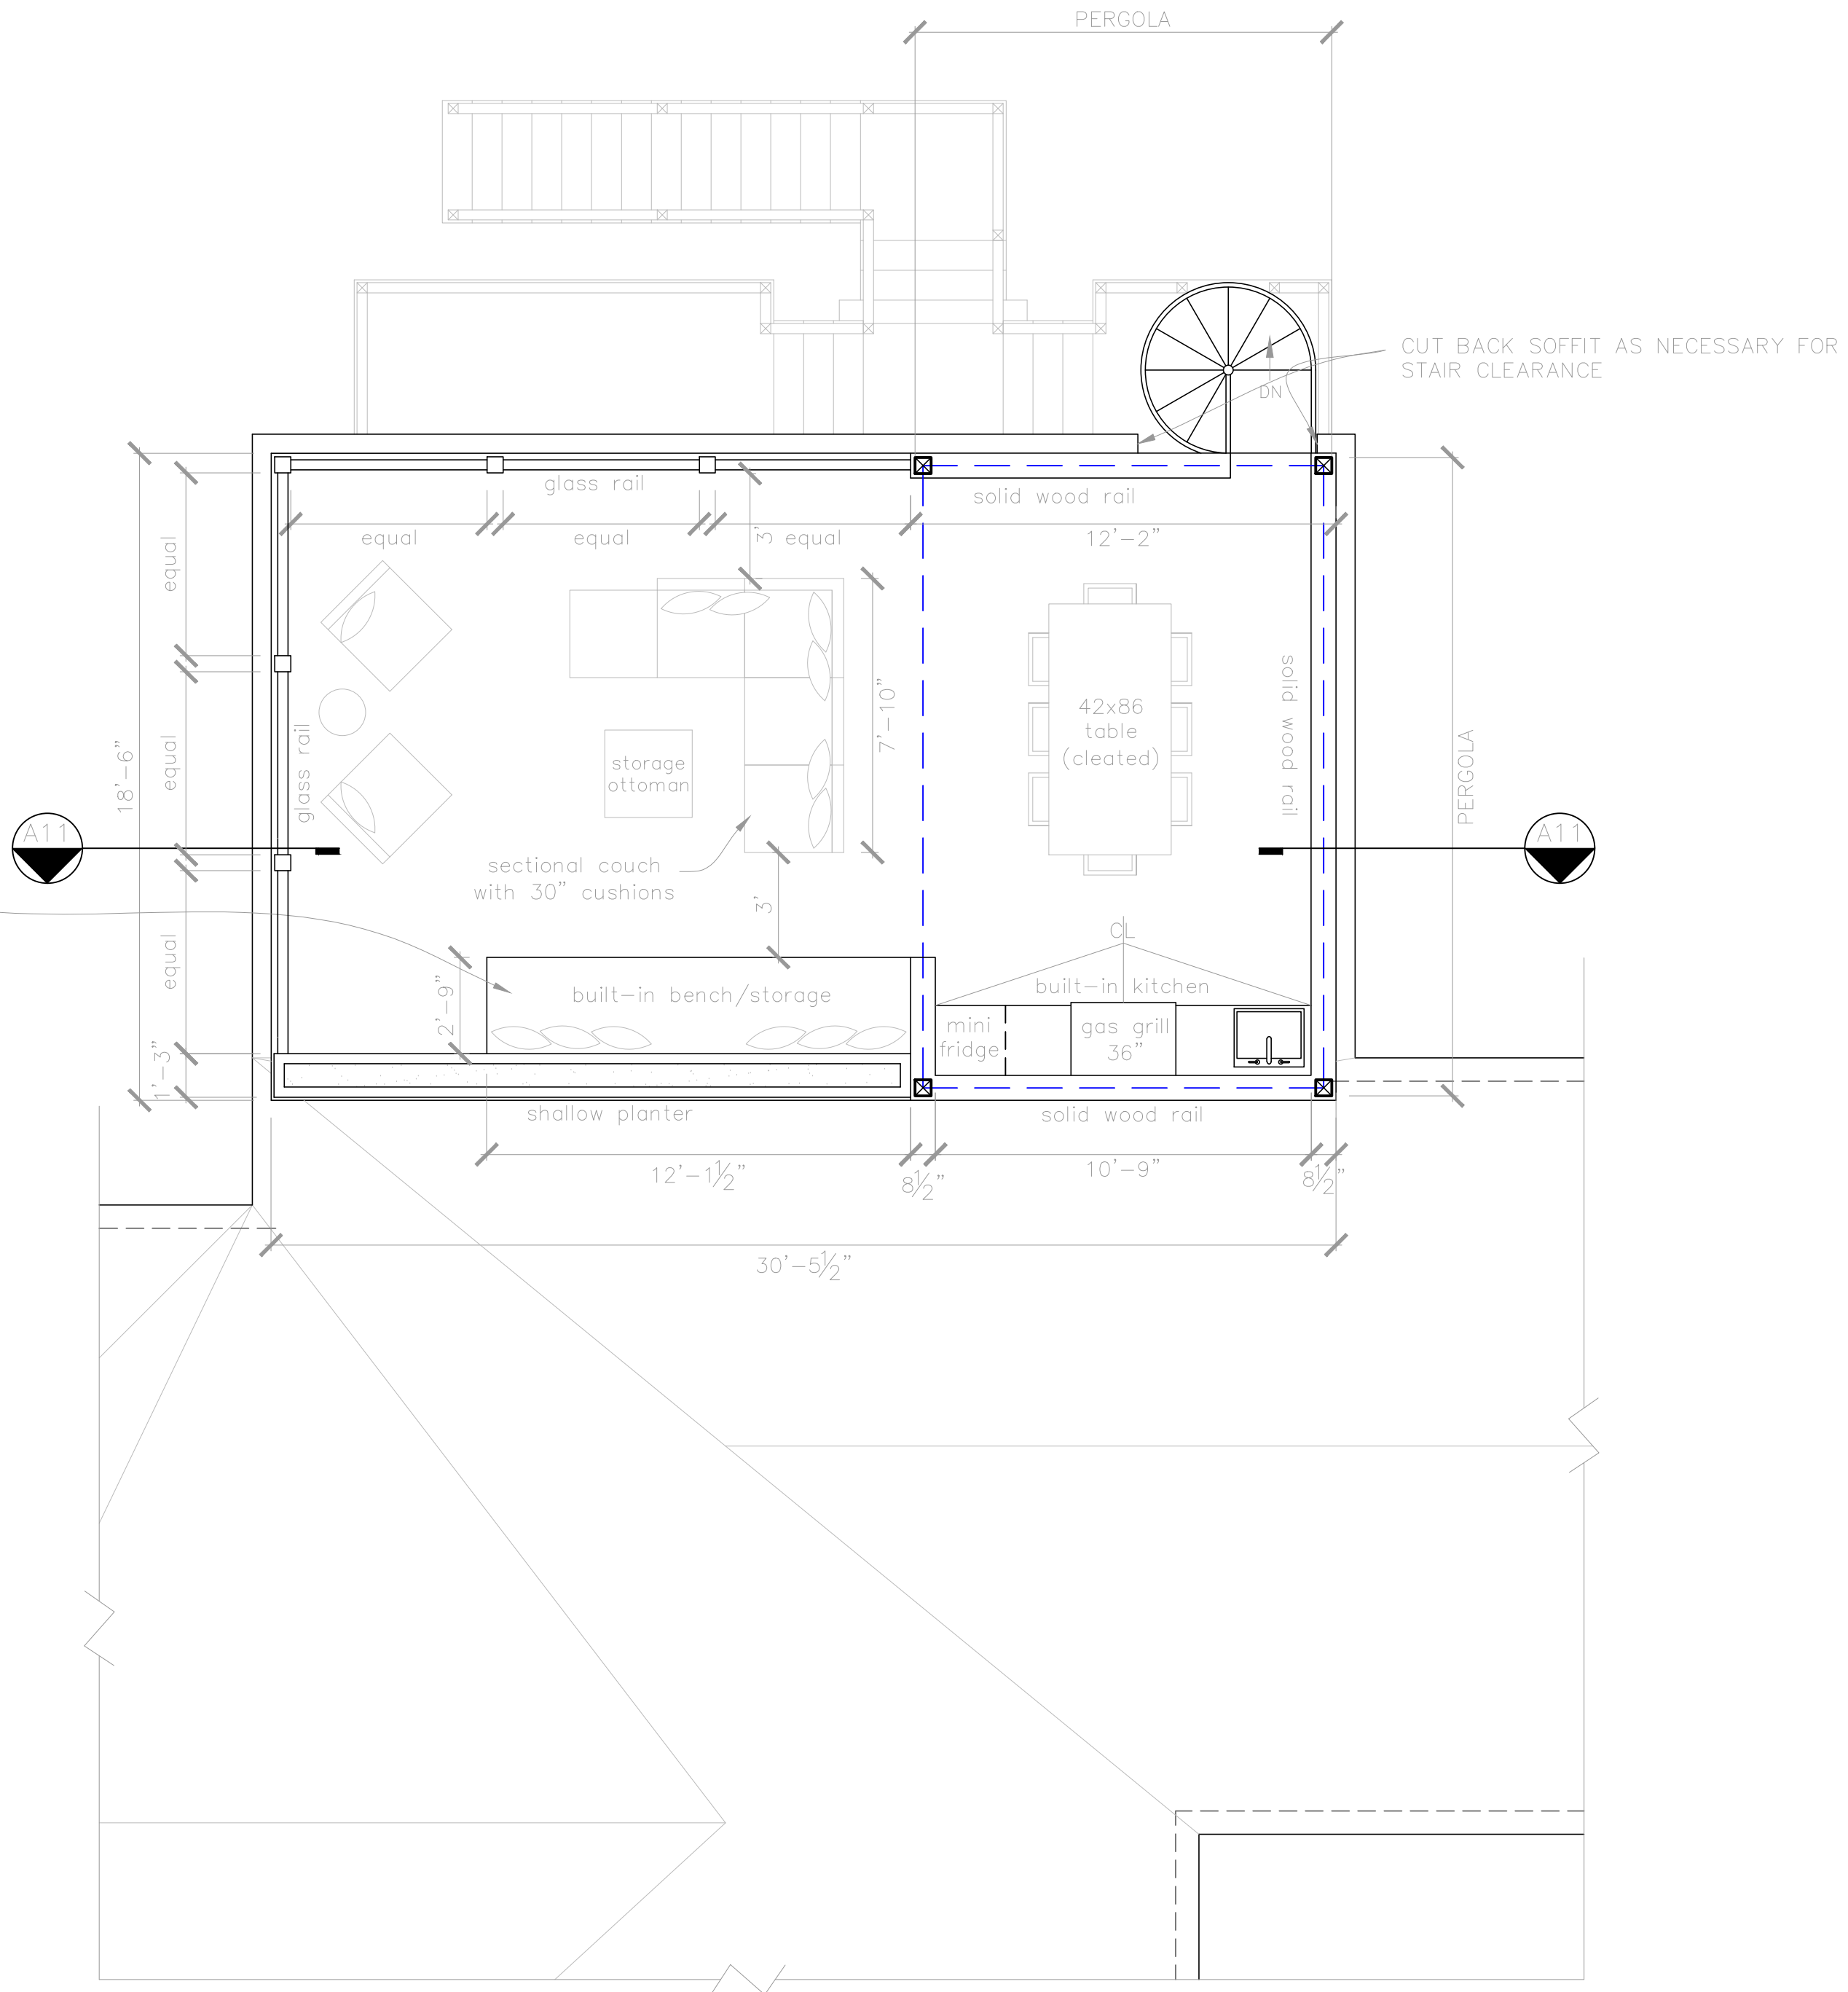

BENCH STORAGE AREA
SIZED TO FIT 30"X30" COUCH CUSHIONS,
AS WELL AS 33"X24" BENCH CUSHIONS.

Rachel Only
Architectural Design

26 Sterling Street
Peaks Island, Maine 04108
207.766.5625

**Proposed
Rooftop Deck
Plan**

PROJECT
Belden Residence
141 Island Ave.
Unit #6
Peaks Island, ME

DATE 02.05.15	REVISED
SCALE 1/4" = 1'-0"	DRAWN BY Rachel & Harvey

NOTES

A Proposed Rooftop Deck Plan
1/4" = 1'-0"

A7