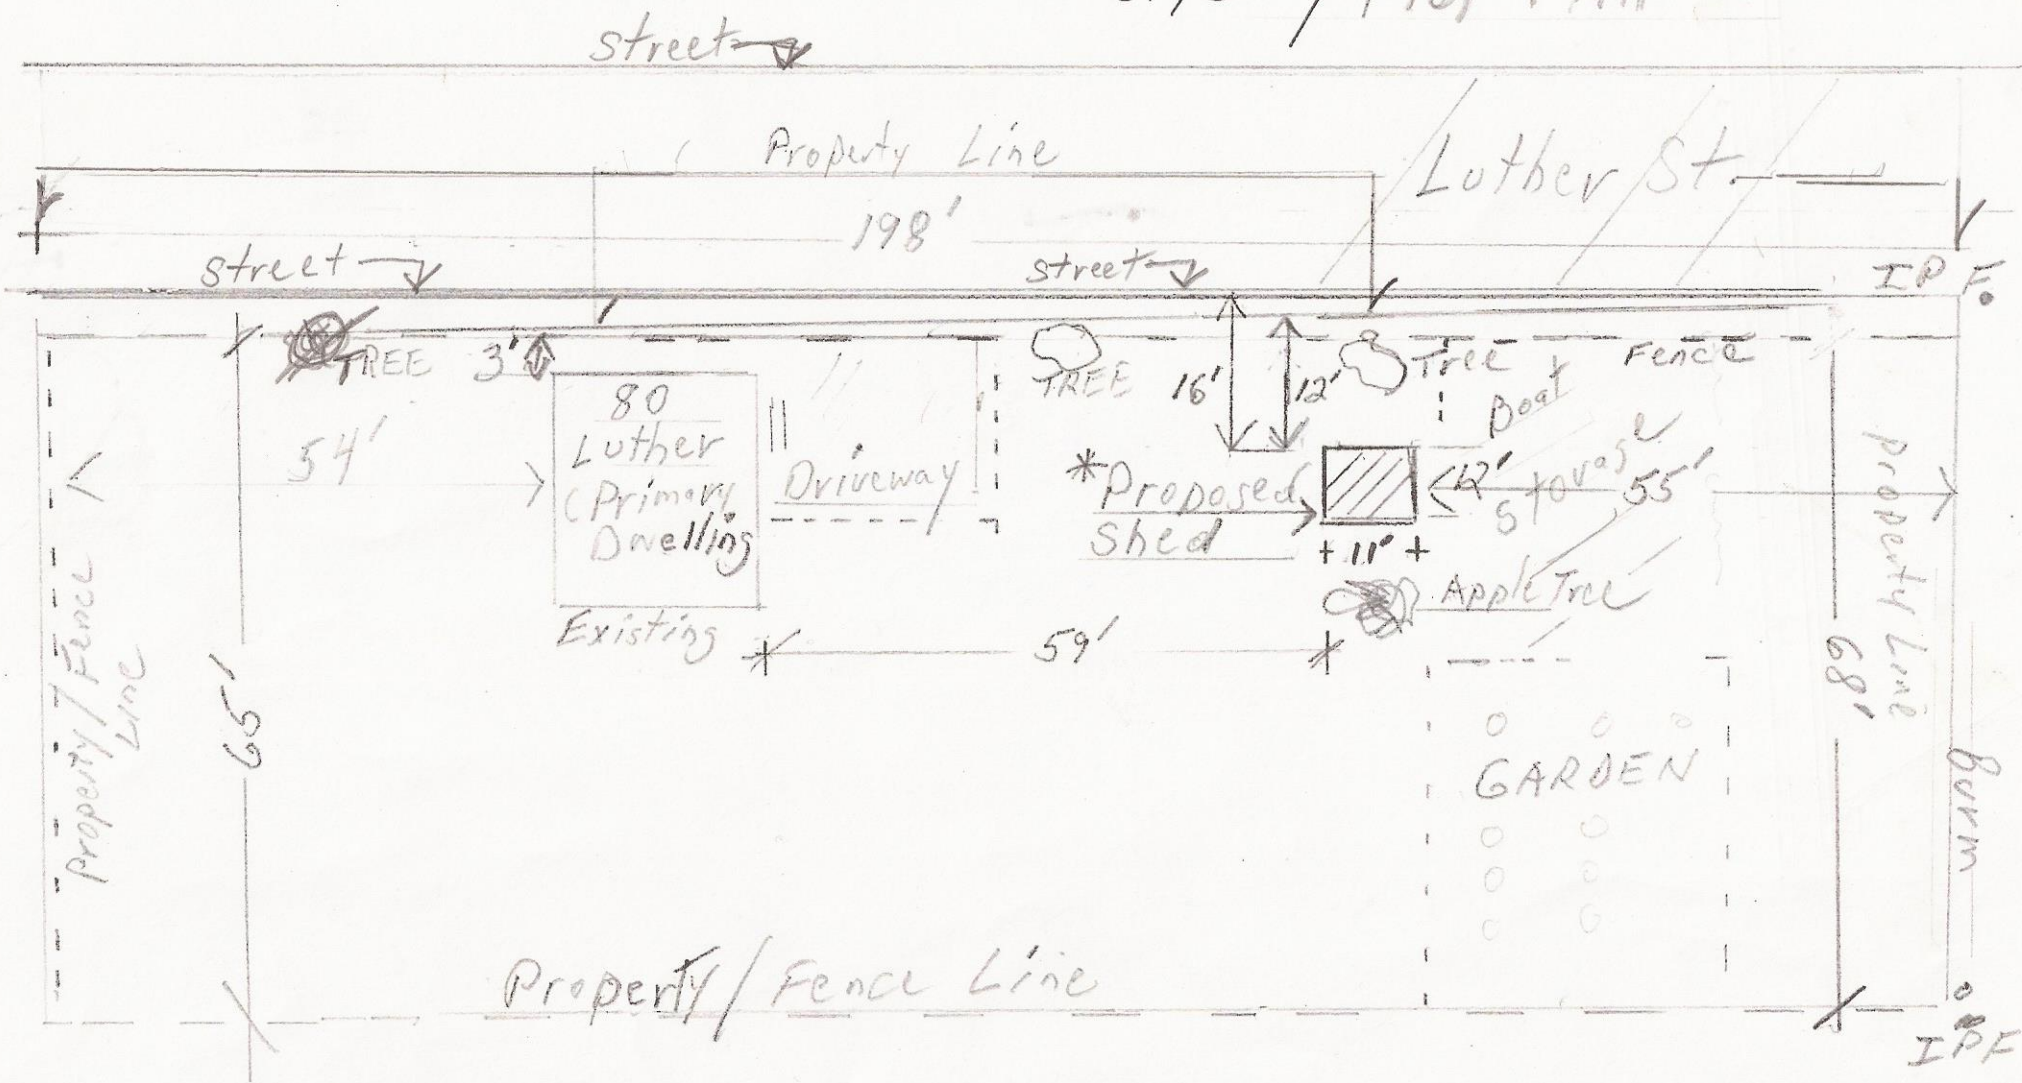

Site / Plot Plan C-1

Plot/Site Plan 1" = 20'
 80 Luther St. Linda Delabruere
 C-1