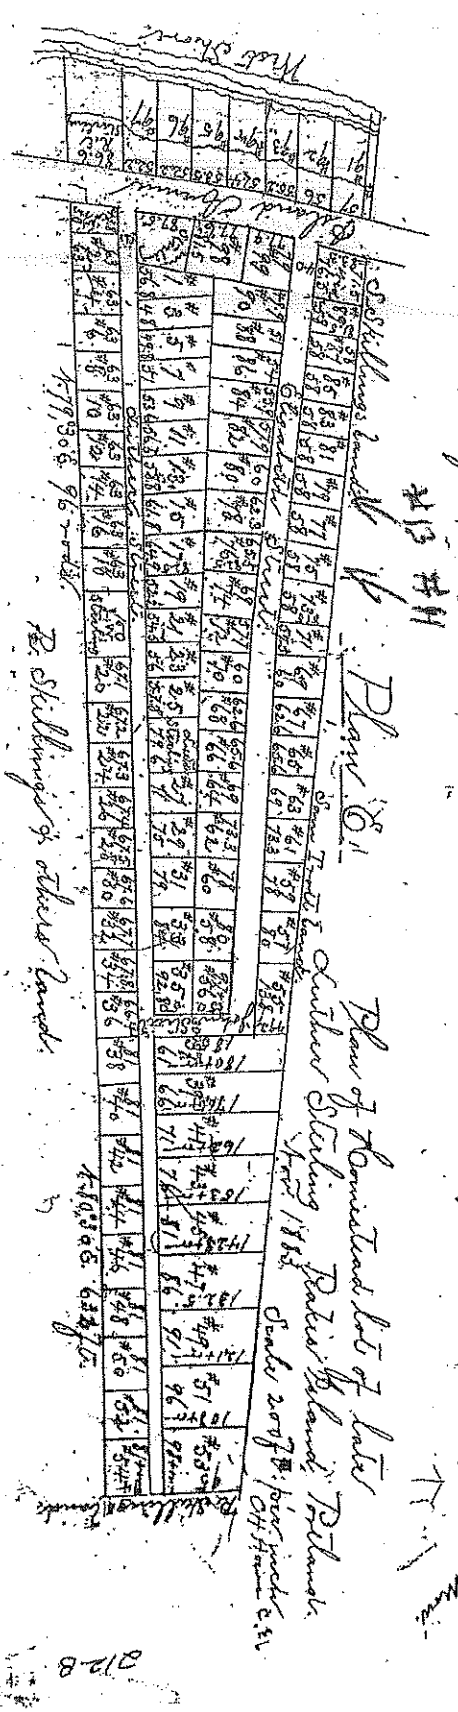

Lucatoro Properties

Elizabeth St, Peaks Island

Copyright 2011 Esri. All rights reserved. Thu Sep 17 2015 08:46:04 AM.

Chain of title
lot square footage

Plan Book 208 Page 471

Lot of Record:
5000 SF lot (public sewer)

1R-2 min:
20000 SF lot
70' street frontage

11, 12, & 34 = 12,613 SF
13 = 4,988 SF

Lucatorto

Elizabeth St, Peaks Island

Re: 28-40 Elizabeth St
 Re: 28-40 Elizabeth St
 Re: 28-40 Elizabeth St

89-7-11, 12, 34