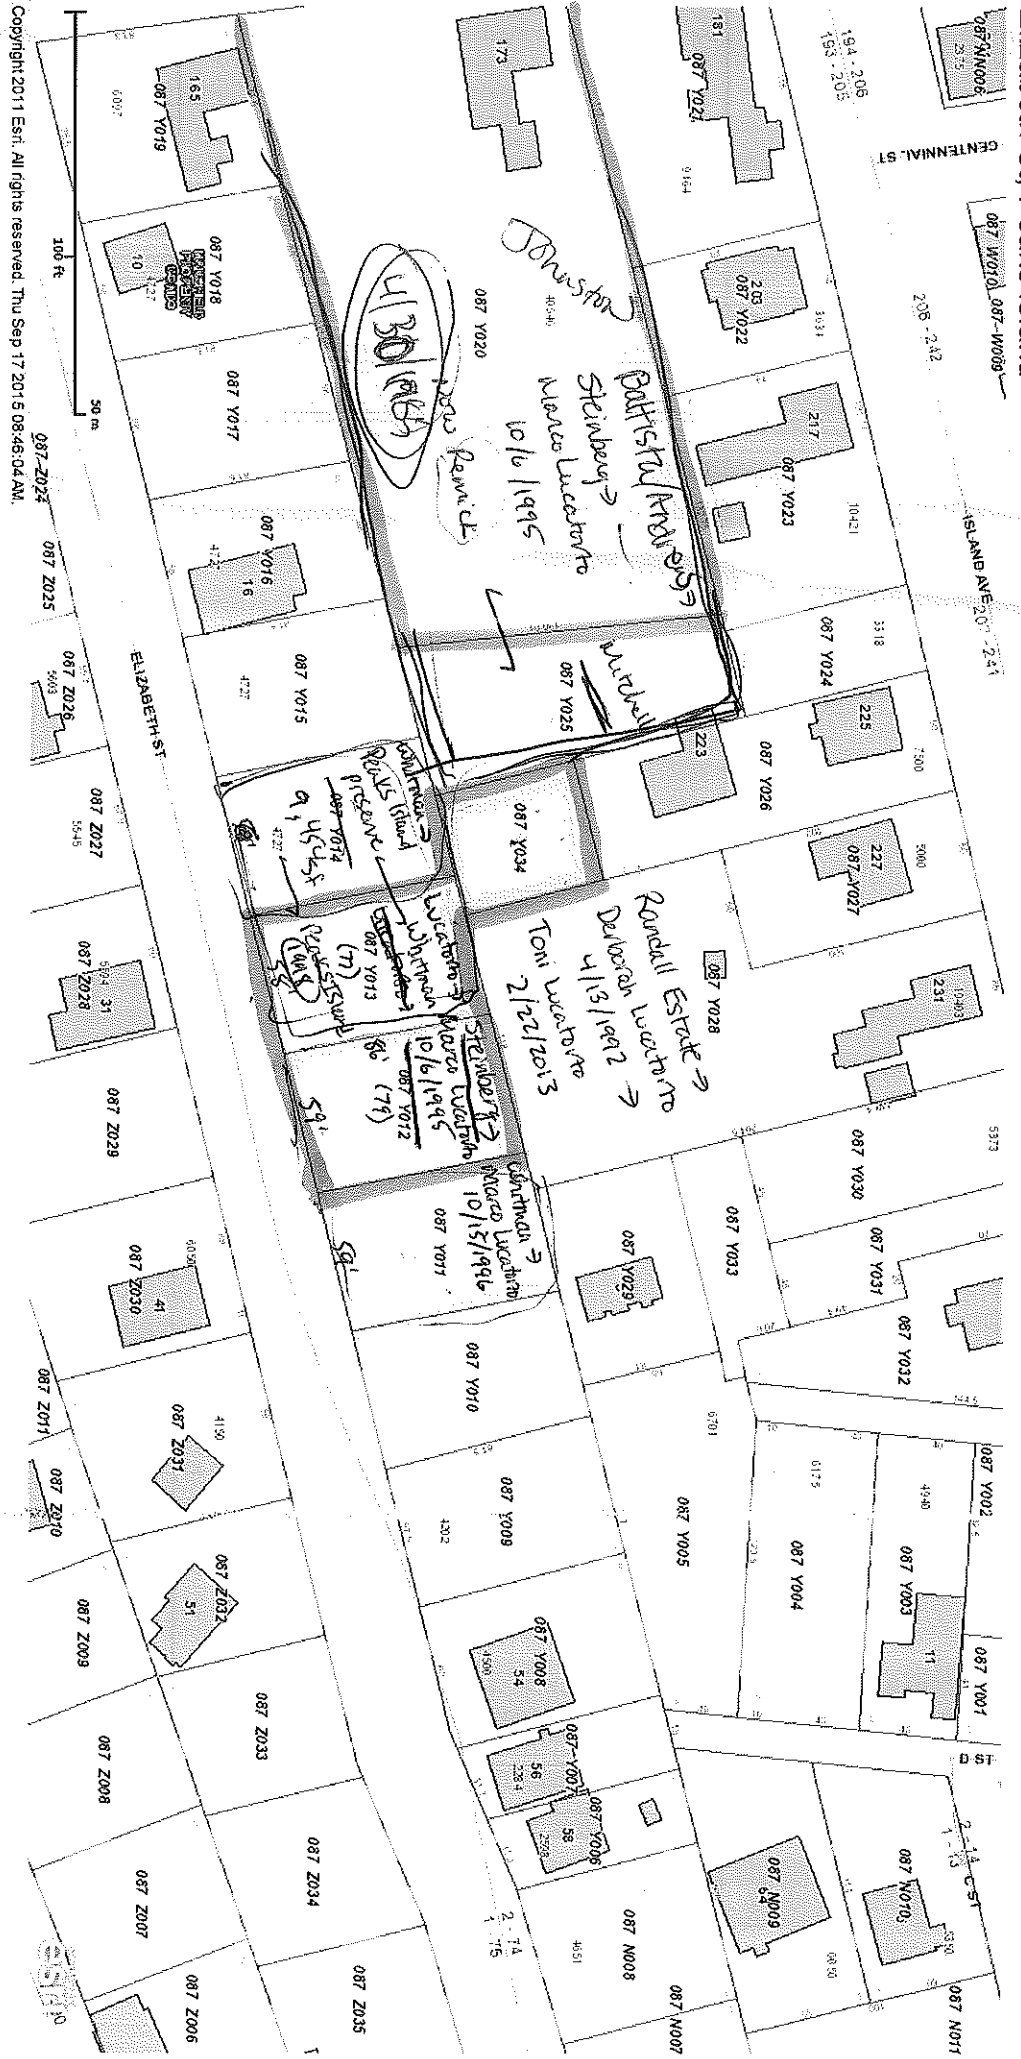

Lucatoro Properties

Elizabeth St, Peaks Island

Copyright 2011 Esri. All rights reserved. Thu Sep 17 2015 08:46:04 AM.

Chain of title
lot square footage

Plan Book 208 Page 471

Lot of Record:
5000 SF lot (public sewer)

1R-2 min:
20000 SF lot
70' street frontage

11, 12, & 34 = 12,613 SF
13 = 4,988 SF

Lucatorto

Elizabeth St, Peaks Island

Re: 28-40 Elizabeth St
 Re: 28-40 Elizabeth St
 Re: 28-40 Elizabeth St

89-7-11, 12, 34