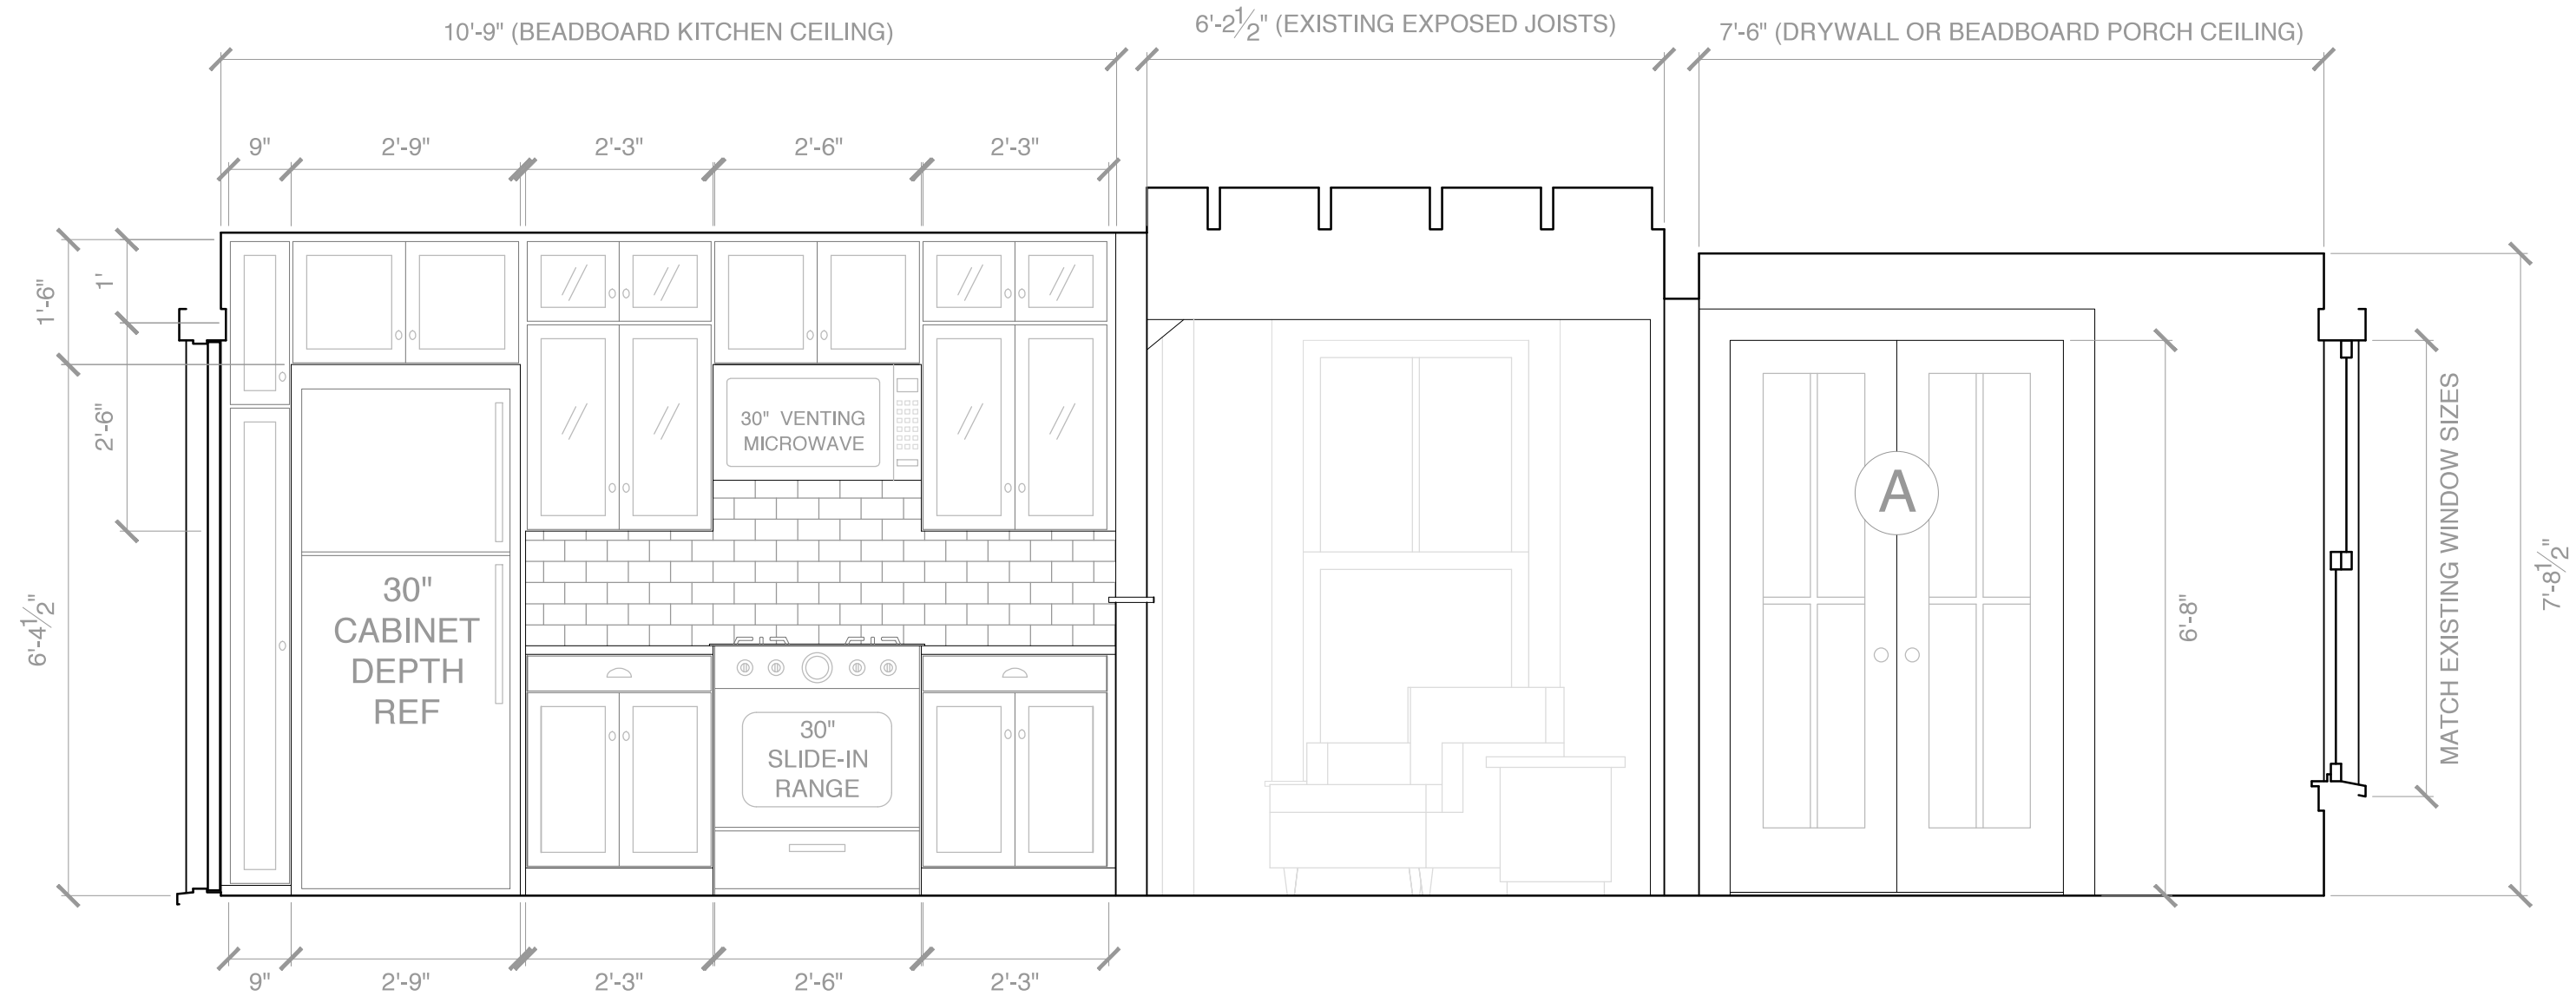

A Proposed East Kitchen Elevation

B Proposed West Kitchen Elevation

Rachel Conly
Architectural Design
26 Sterling Street
Peaks Island, Maine 04108
207.766.5625

DATE	NOTES
2015.10.14	
REVISED	

1/2" = 1'

Gray Residence
13 City Point Rd.
Peaks Island, ME
04108

A12
Proposed
Interior
Elevations