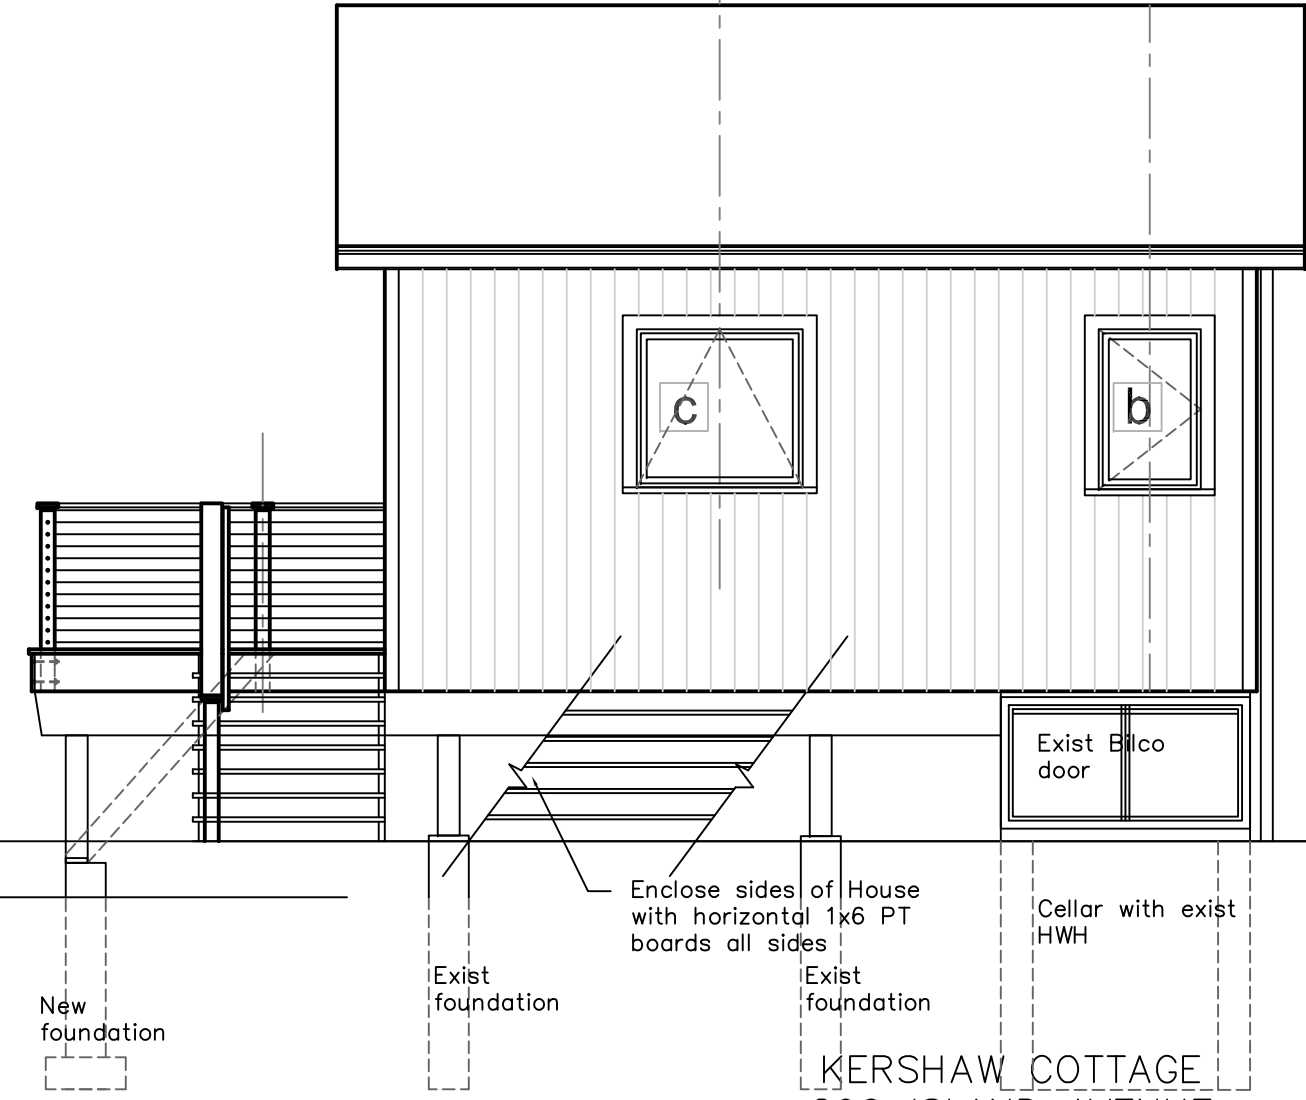

NORTH ELEVATION

EAST ELEVATION

KERSHAW COTTAGE
 290 ISLAND AVENUE
 PEAKS ISLAND, MAINE 04108

JAMES W. GREENWELL, AIA, PLLC
 A R C H I T E C T

130 ISLAND AVENUE
 PEAKS ISLAND, ME 04108
 VOICE 207-766-2509
 CELL 202-607-8976
 JGREENW232@AOL.COM

3 Elevations

scale : 1/4" = 1'-0"

NORTH

Issued for permits 5-6-2014

A-3