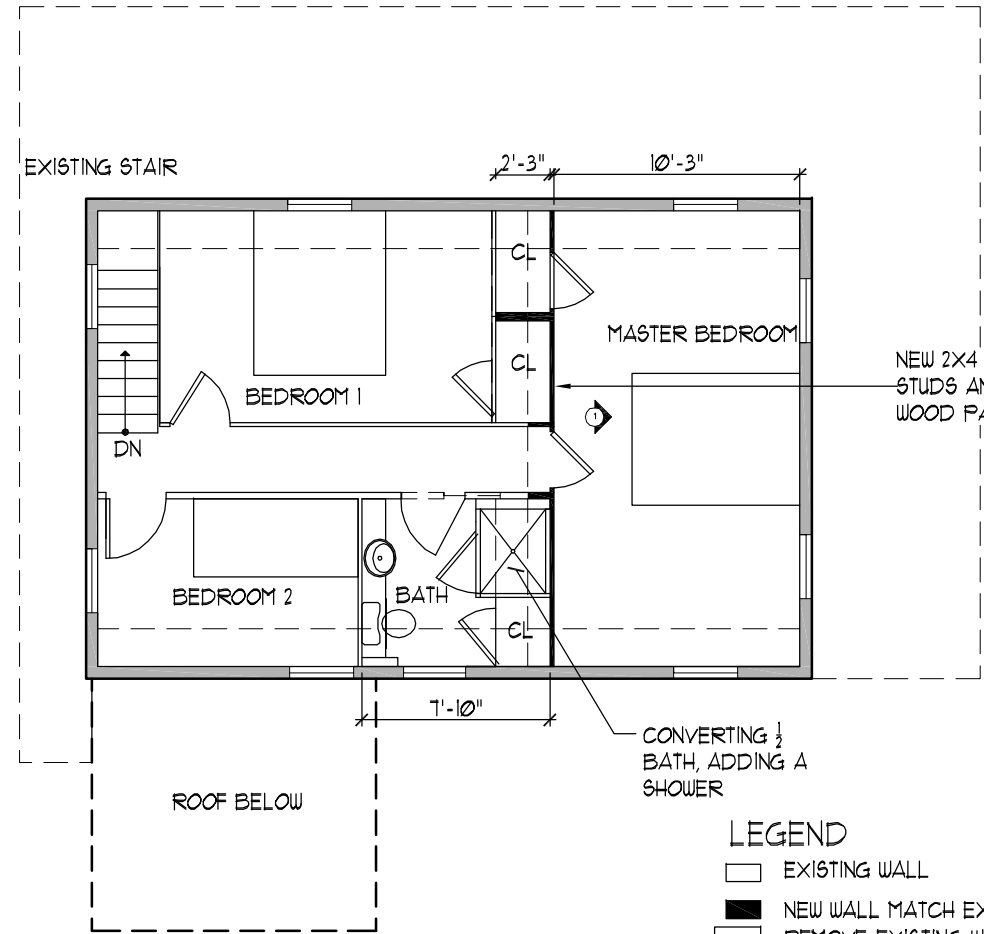

NEW ANDERSON 400 SERIES
12" X 80" FRENCH DOOR.

First Floor

- LEGEND**
- EXISTING WALL
 - NEW WALL MATCH EXISTING
 - REMOVE EXISTING WALL

Second Floor

TITLE:
Floor Plans & Elevations

EXHIBIT:
A-1.1

Robinson Cottage
2 City Point Road
Peaks Island, Maine