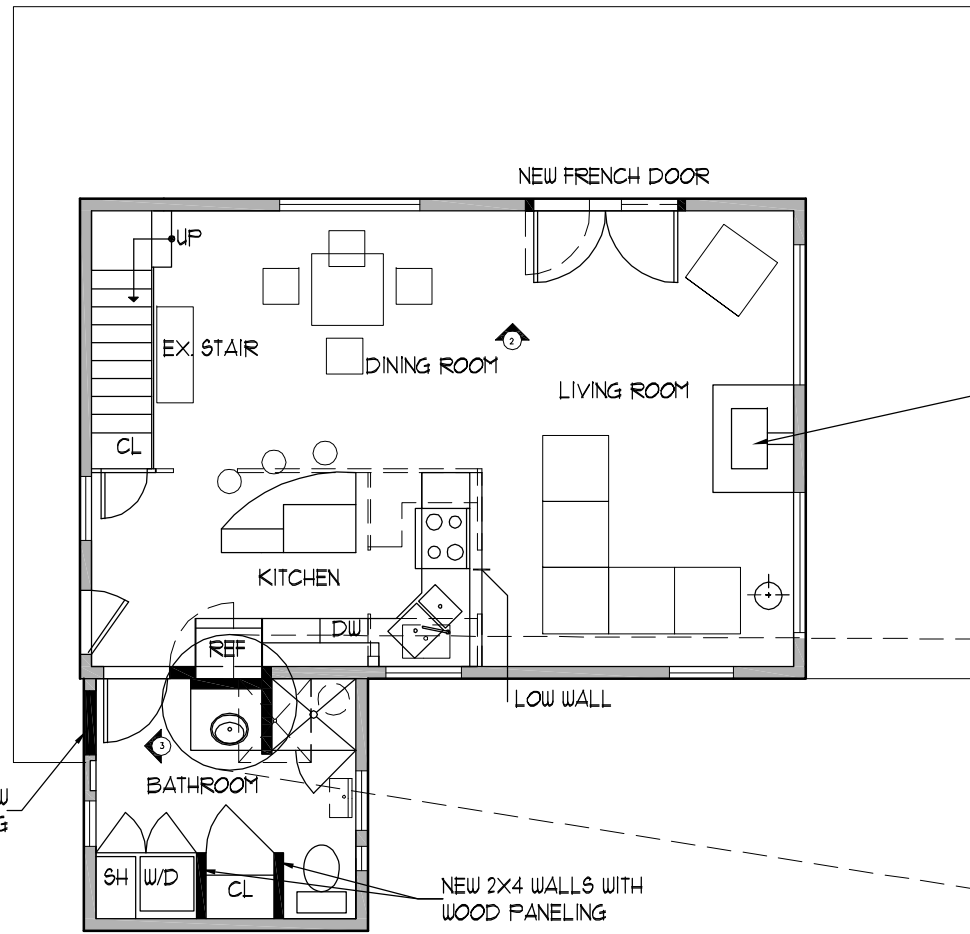

NEW ANDERSON 400 SERIES
12" X 80" FRENCH DOOR.

First Floor

- LEGEND**
- EXISTING WALL
 - NEW WALL MATCH EXISTING
 - REMOVE EXISTING WALL

Second Floor

TITLE:
Floor Plans & Elevations

EXHIBIT:
A-1.1

Robinson Cottage
2 City Point Road
Peaks Island, Maine