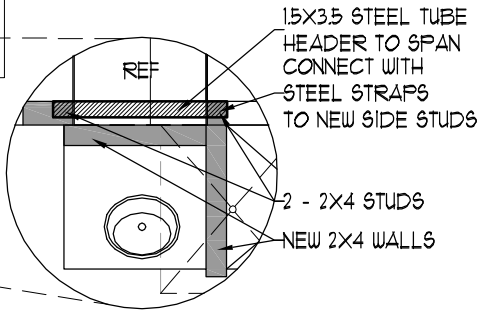

NEW ANDERSON 400 SERIES
12" X 80" FRENCH DOOR.

First Floor

- LEGEND**
- EXISTING WALL
 - NEW WALL MATCH EXISTING
 - REMOVE EXISTING WALL

Second Floor

TITLE:
Floor Plans & Elevations

EXHIBIT:
A-1.1

Robinson Cottage
2 City Point Road
Peaks Island, Maine