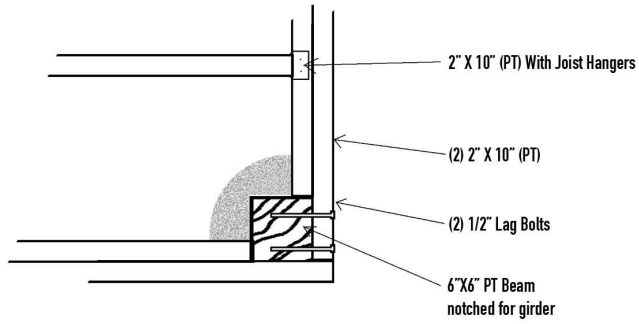

TOP VIEW AT FLOOR JOIST

window and door sked

| location | Type | Rough out |
|----------|--------------------|-------------|
| South | French door | 62" X 80" A |
| | Awning windows (3) | 96" X 33" B |
| | Single hung | 27" X 27" C |
| North | Single hung | 27" X 27" C |
| East | Single hung | 72" X 25" D |