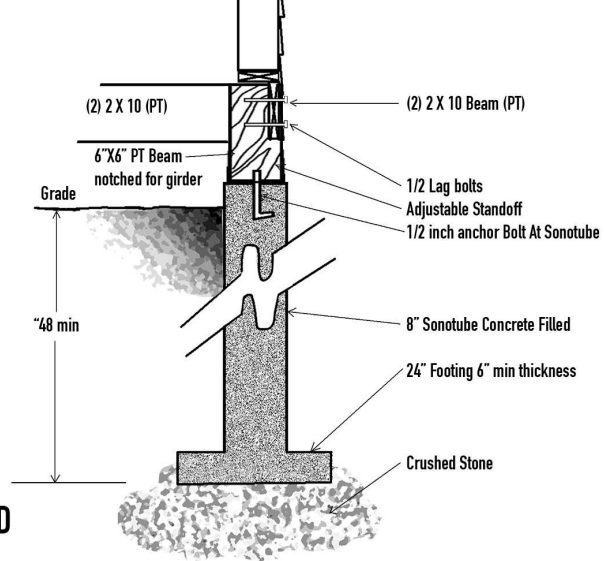

TOP VIEW AT FLOOR JOIST

window and door sked

| location | Type | Rough out |
|----------|--------------------|-------------|
| South | French door | 62" X 80" A |
| | Awning windows (3) | 96" X 33" B |
| | Single hung | 27" X 27" C |
| North | Single hung | 27" X 27" C |
| East | Single hung | 72" X 25" D |

SECTION AT FOOTING

A6 DETAILS AND WINDOW SKED
 44 Church Ave
 Peaks Island