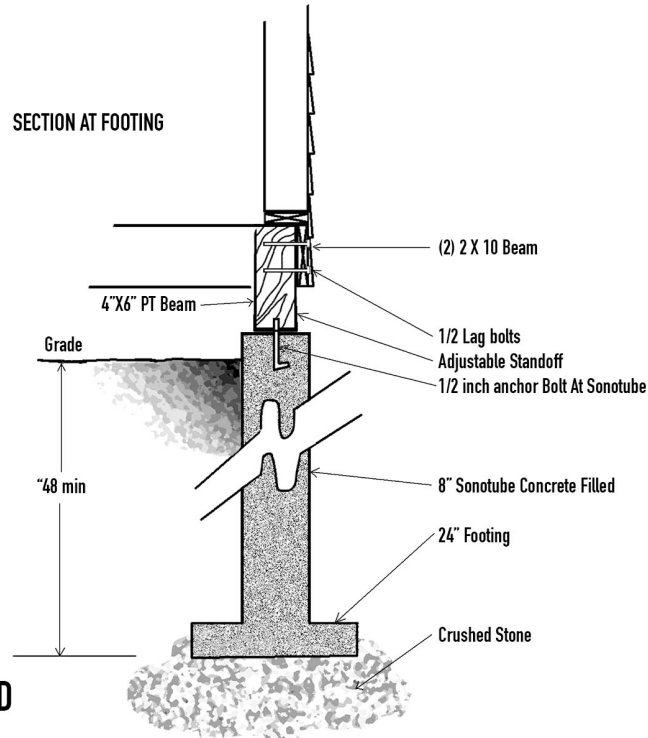

window and door sked

location	Type	Rough out
South	French door	62" X 80" A
	Awning windows (3)	96" X 33" B
	Single hung	27" X 27" C
North	Single hung	27" X 27" C
East	Single hung	72" X 25" D

A6 DETAILS AND WINDOW SKED
 44 Church Ave
 Peaks Island