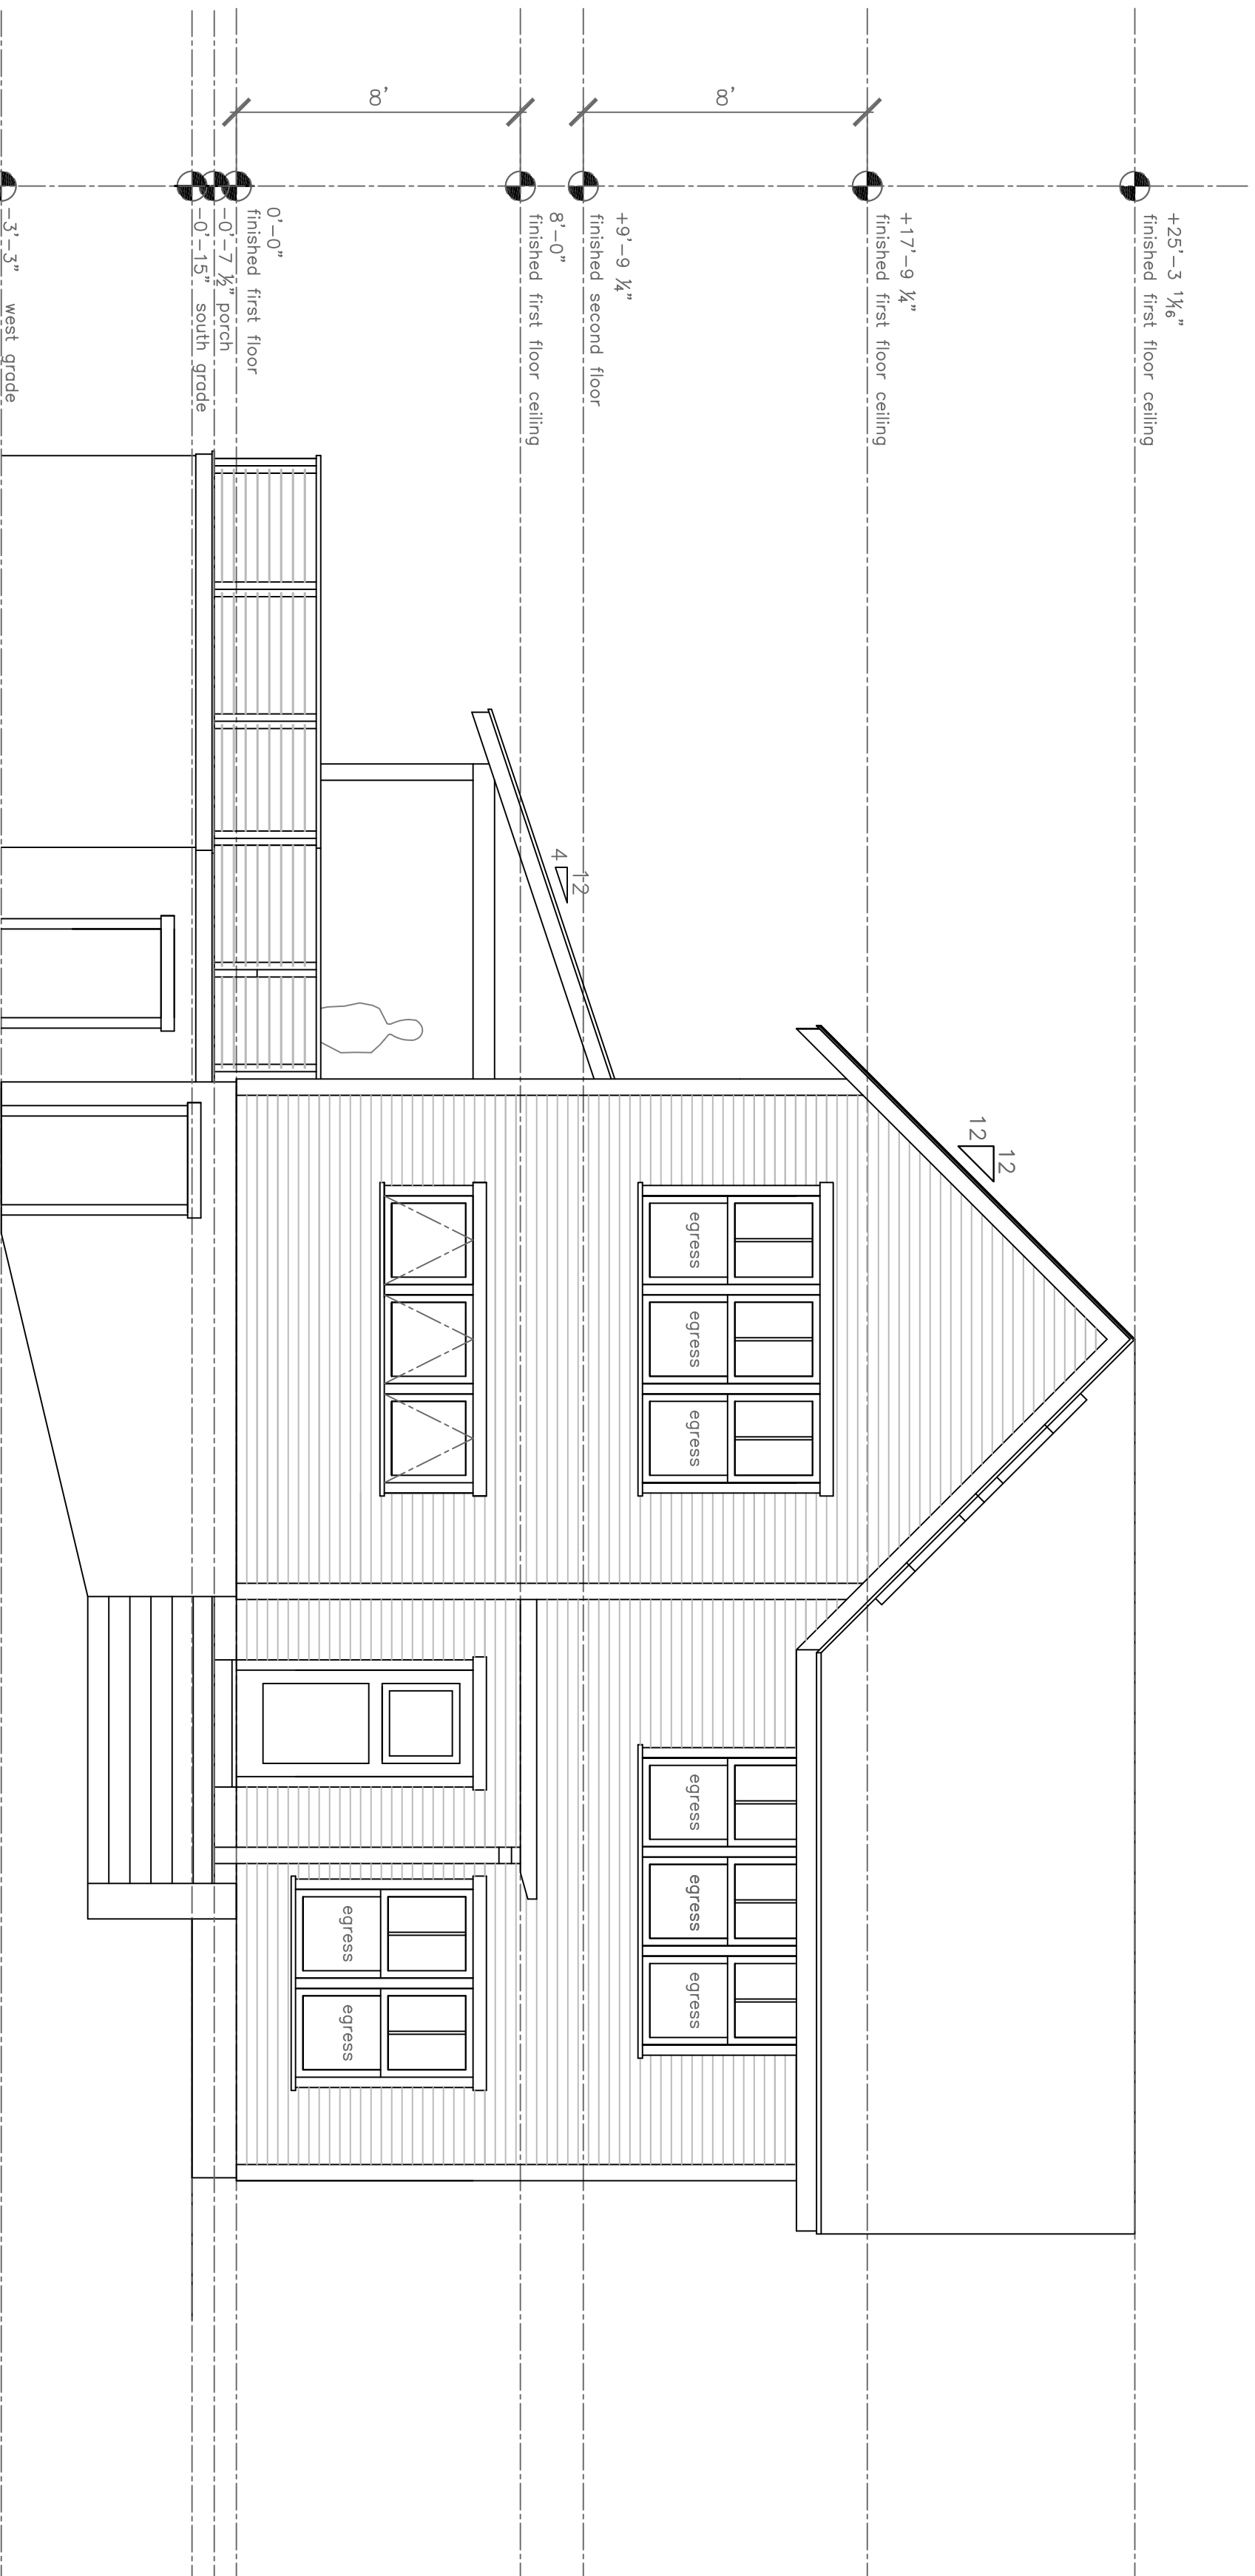

**Rachel Conly**

Architectural Design

Peaks Island, Maine 04108  
207.766.5625

**Proposed West  
Elevation**

**A** Proposed West Elevation  
1/4" = 1'-0"

PROJECT

Gulliver Family  
Residence

308 Island Avenue  
Peaks Island, Me.  
04108

DATE 4.17.13

REVISED

SCALE 1/4" = 1'-0"

DRAWN BY

Rachel

NOTES

**A6**