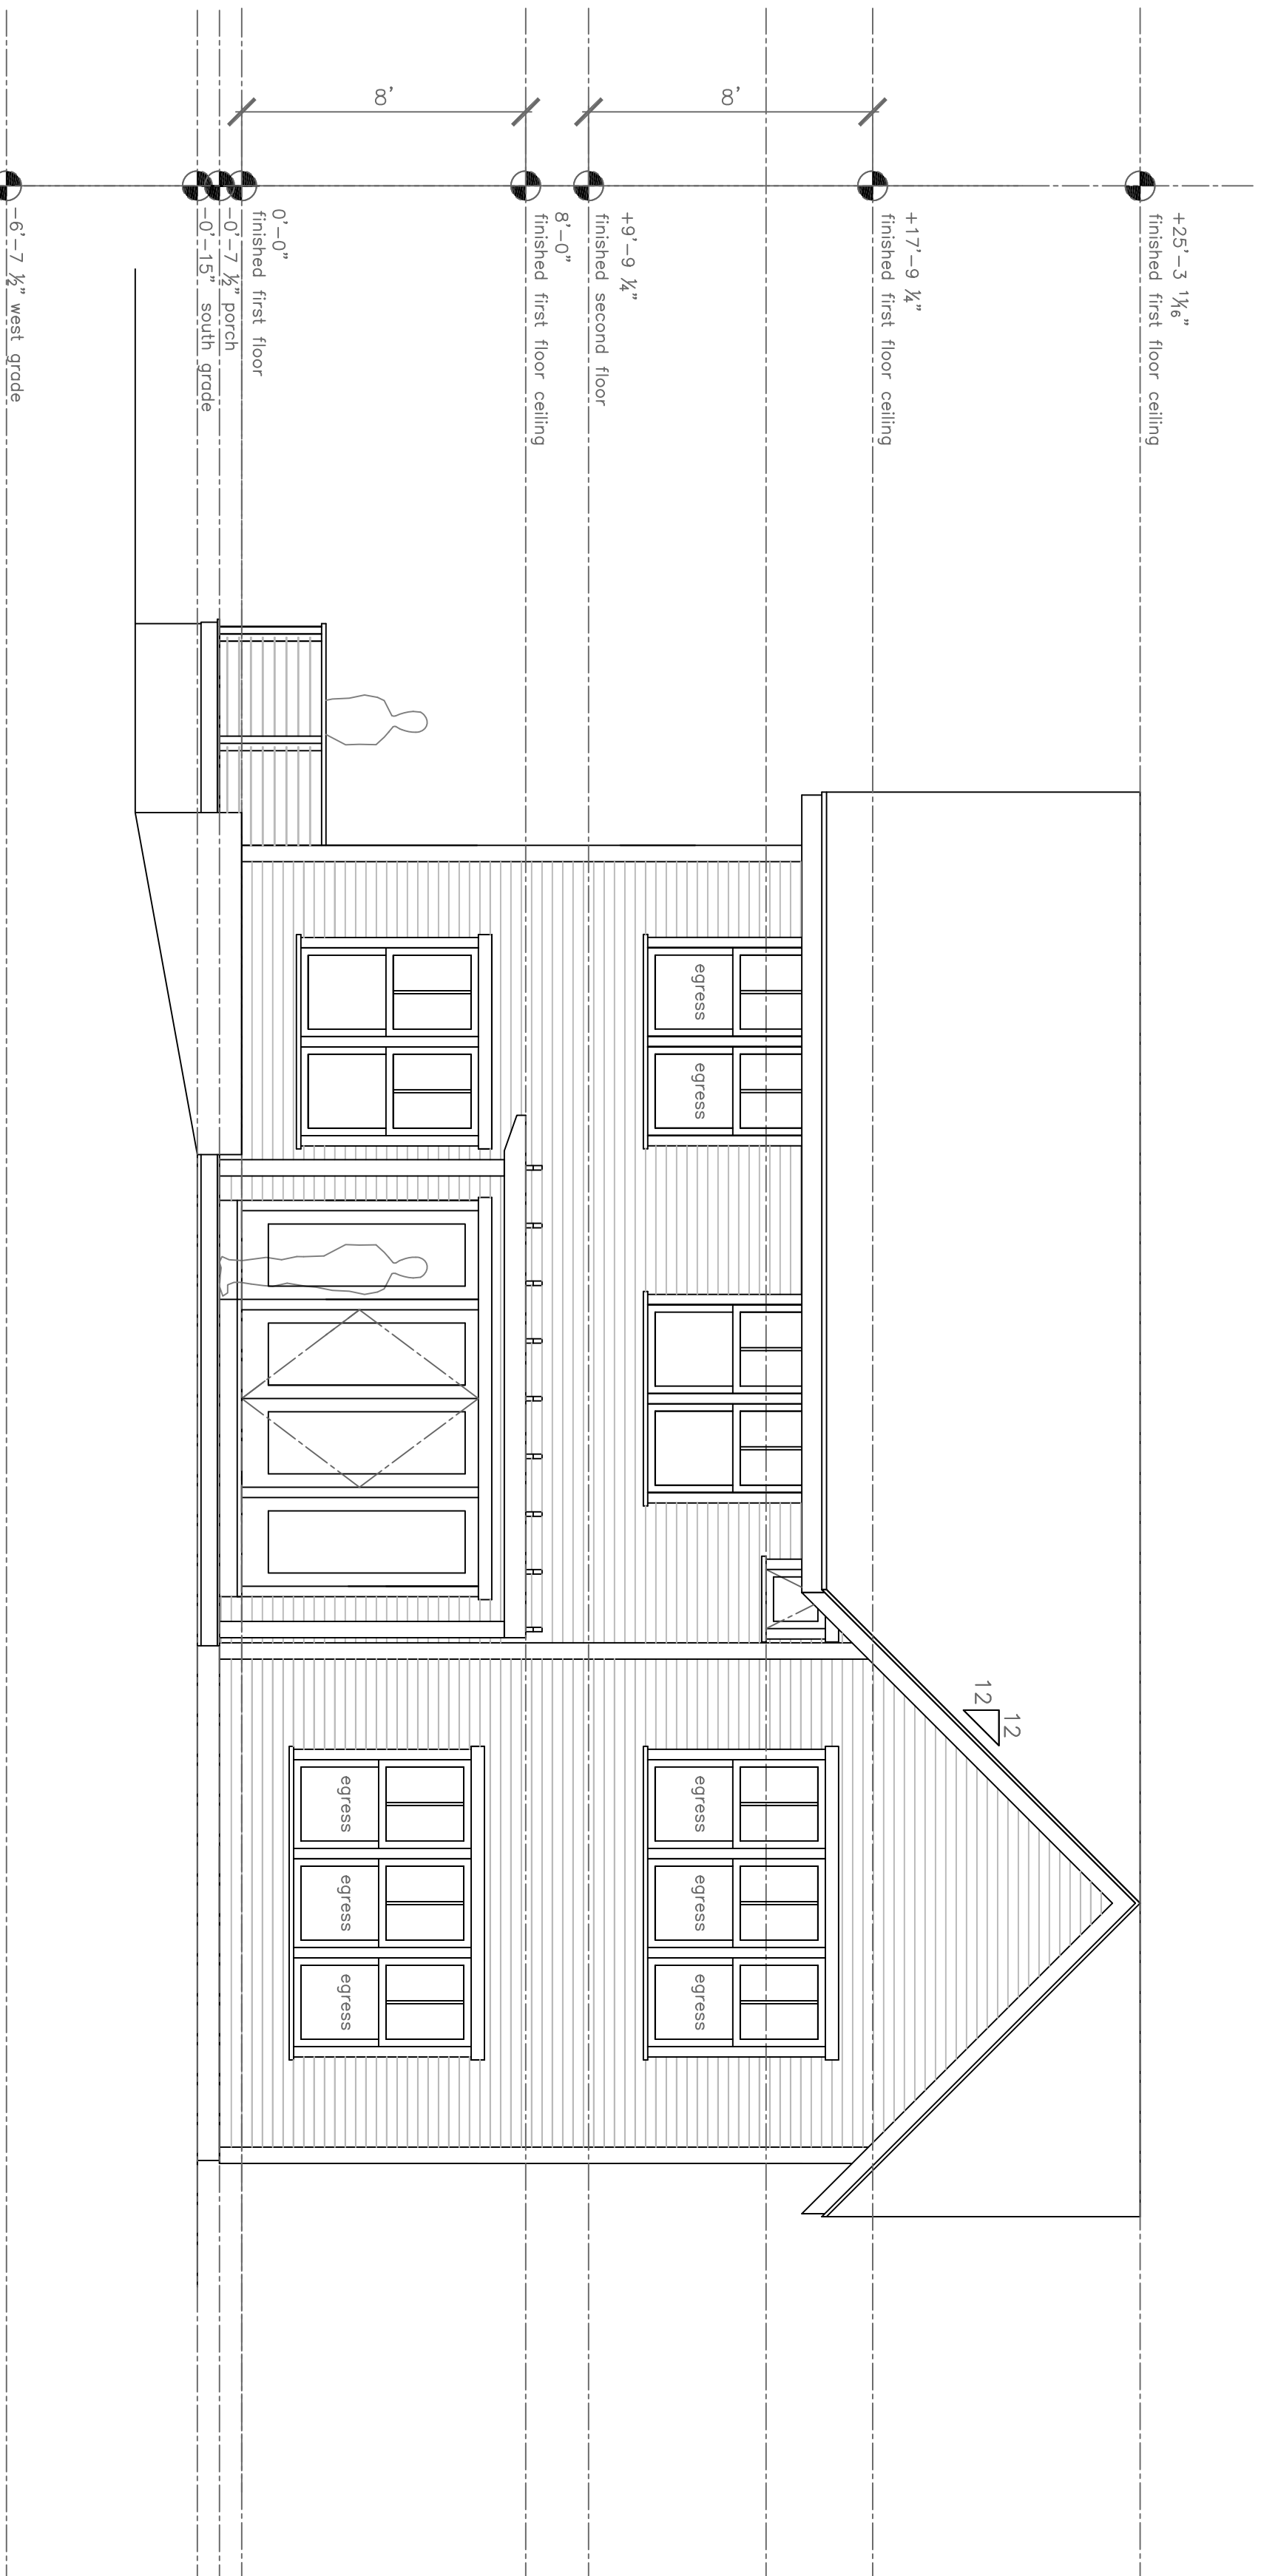

Rachel Conly

Architectural Design

Peaks Island, Maine 04108
207.766.5625

**Proposed South
Elevation**

A Proposed South Elevation
1/4" = 1'-0"

PROJECT
Gulliver Family
Residence

308 Island Avenue
Peaks Island, Me.
04108

DATE 4.17.13 REVISED

SCALE 1/4" = 1'-0" DRAWN BY Rachel

NOTES

A5