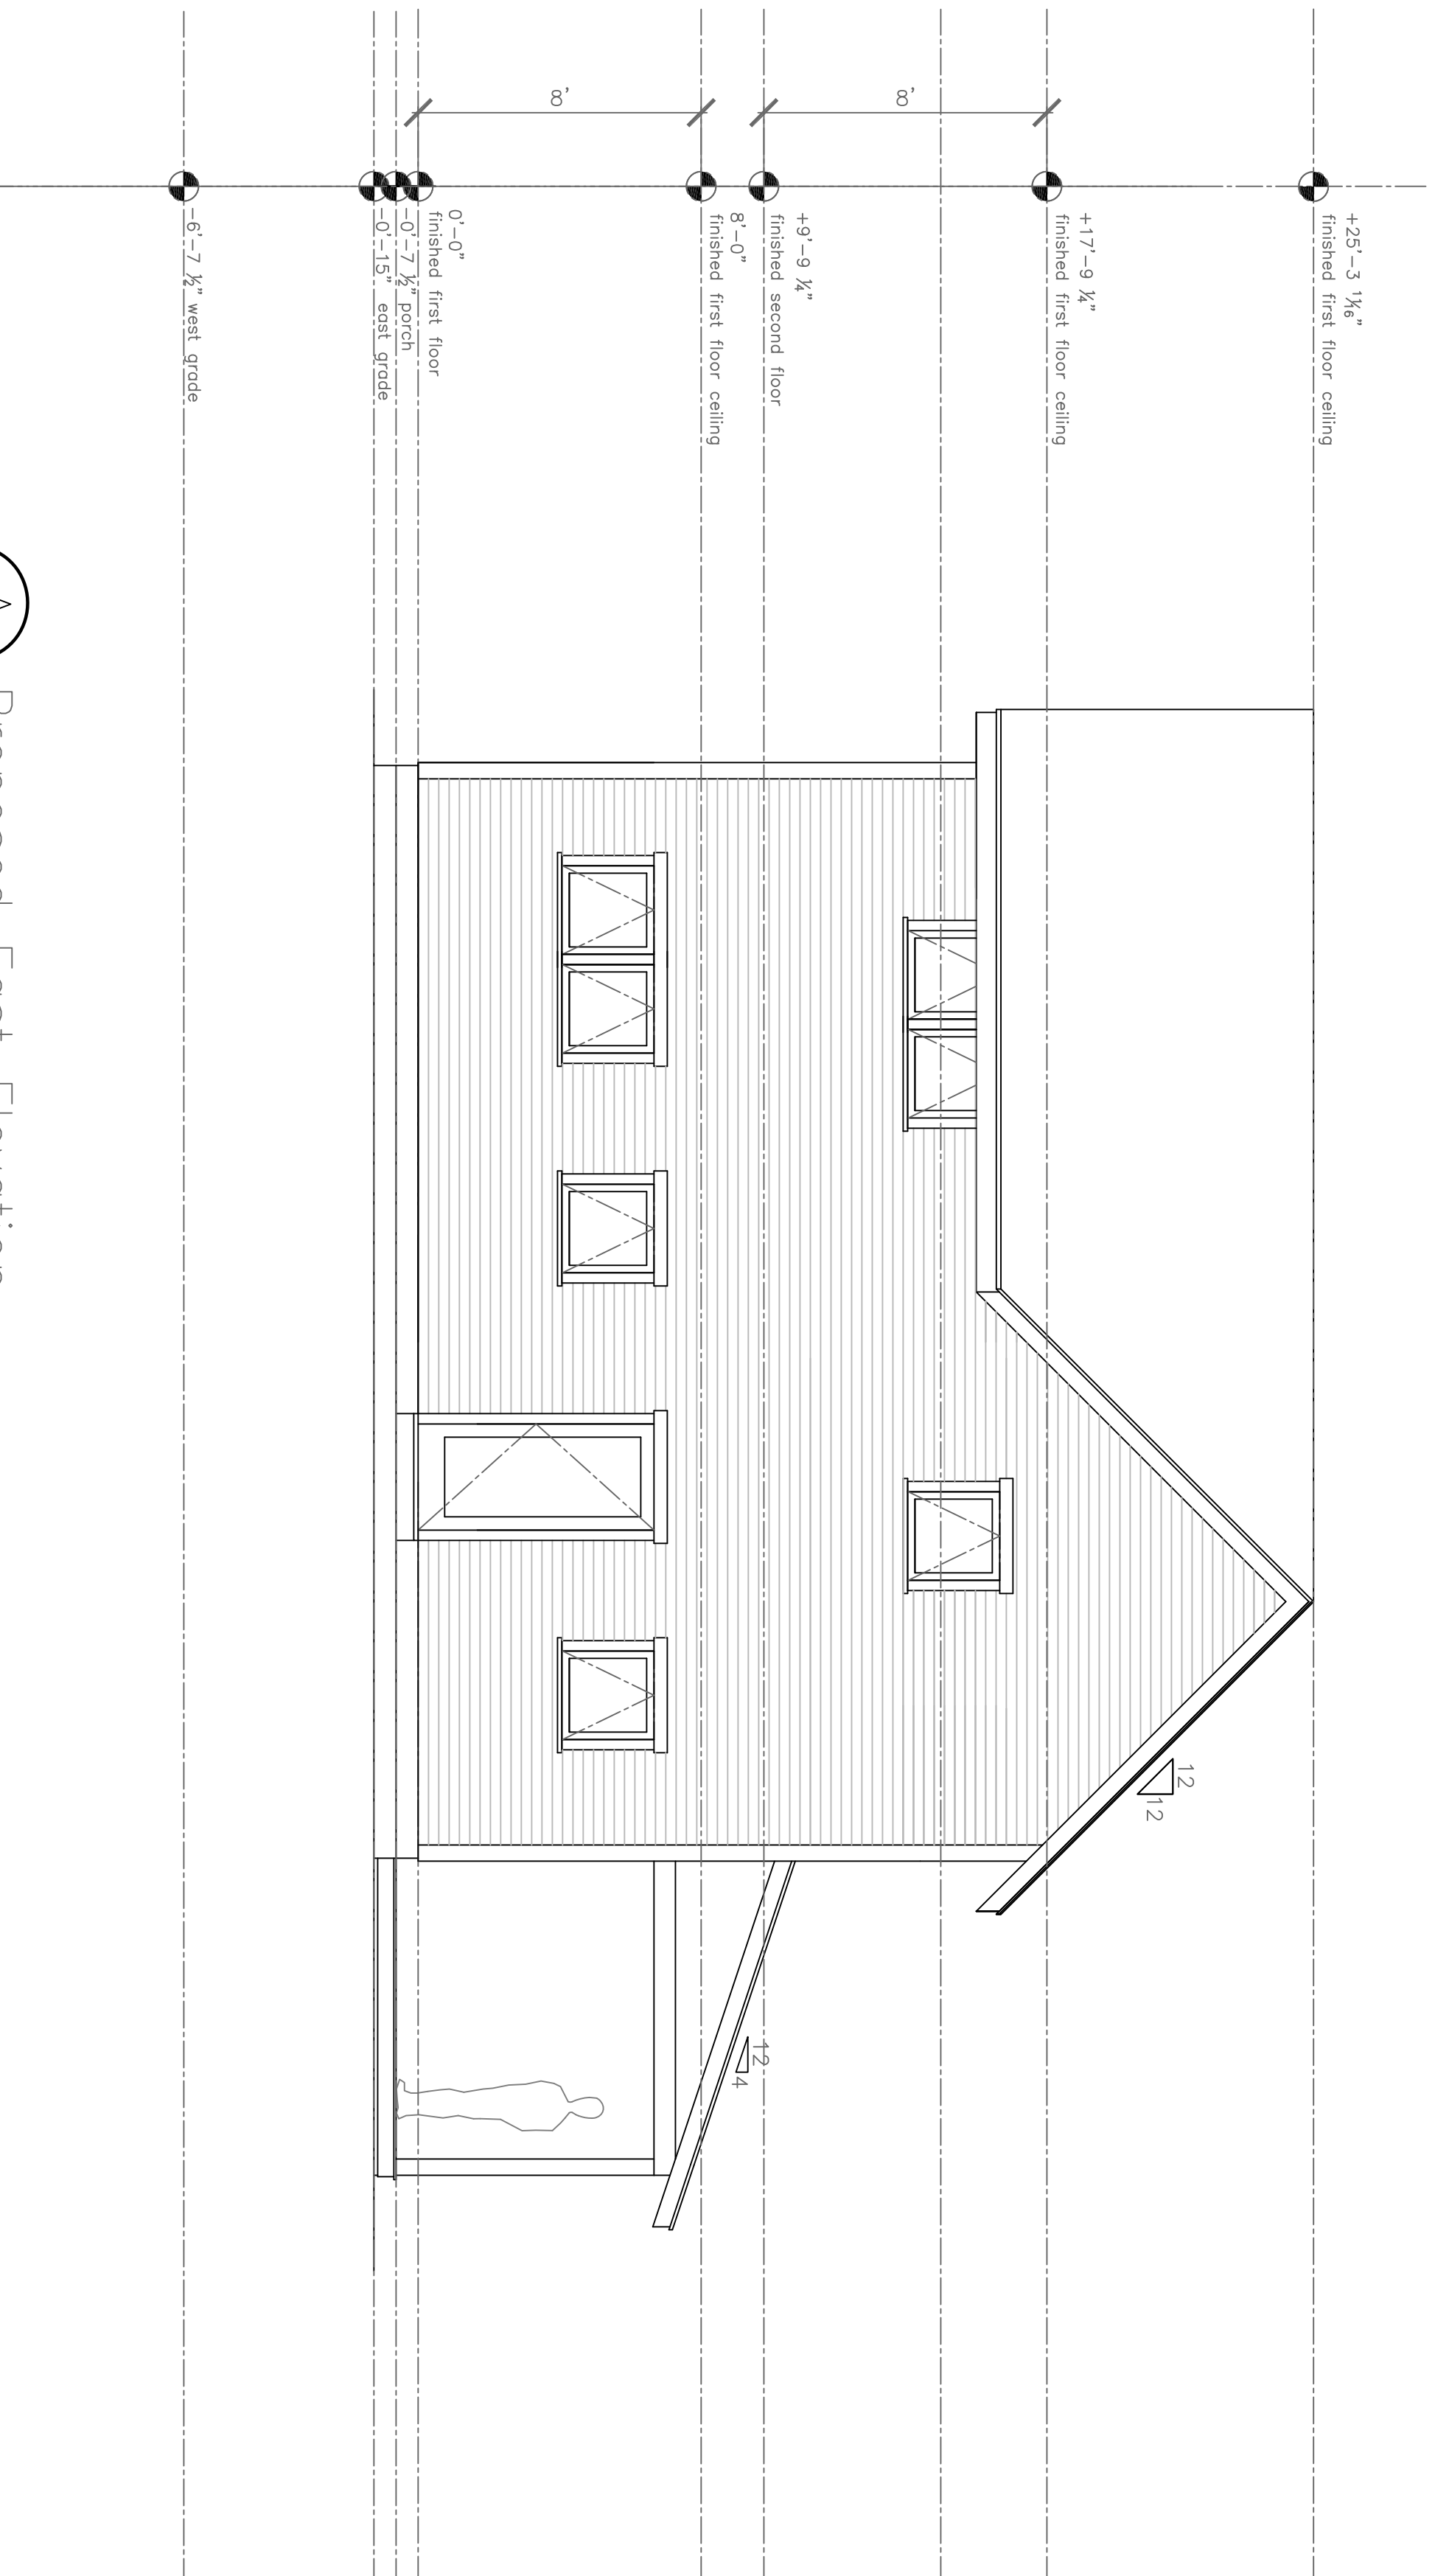

**Rachel Conly**

Architectural Design

Peaks Island, Maine 04108  
207.766.5625

**Proposed East  
Elevation**

**A** Proposed East Elevation  
1/4" = 1'-0"

PROJECT  
Gulliver Family  
Residence

308 Island Avenue  
Peaks Island, Me.  
04108

DATE	REVISED
4.17.13	

SCALE  
1/4" = 1'-0"

NOTES

DRAWN BY
Rachel

**A4**