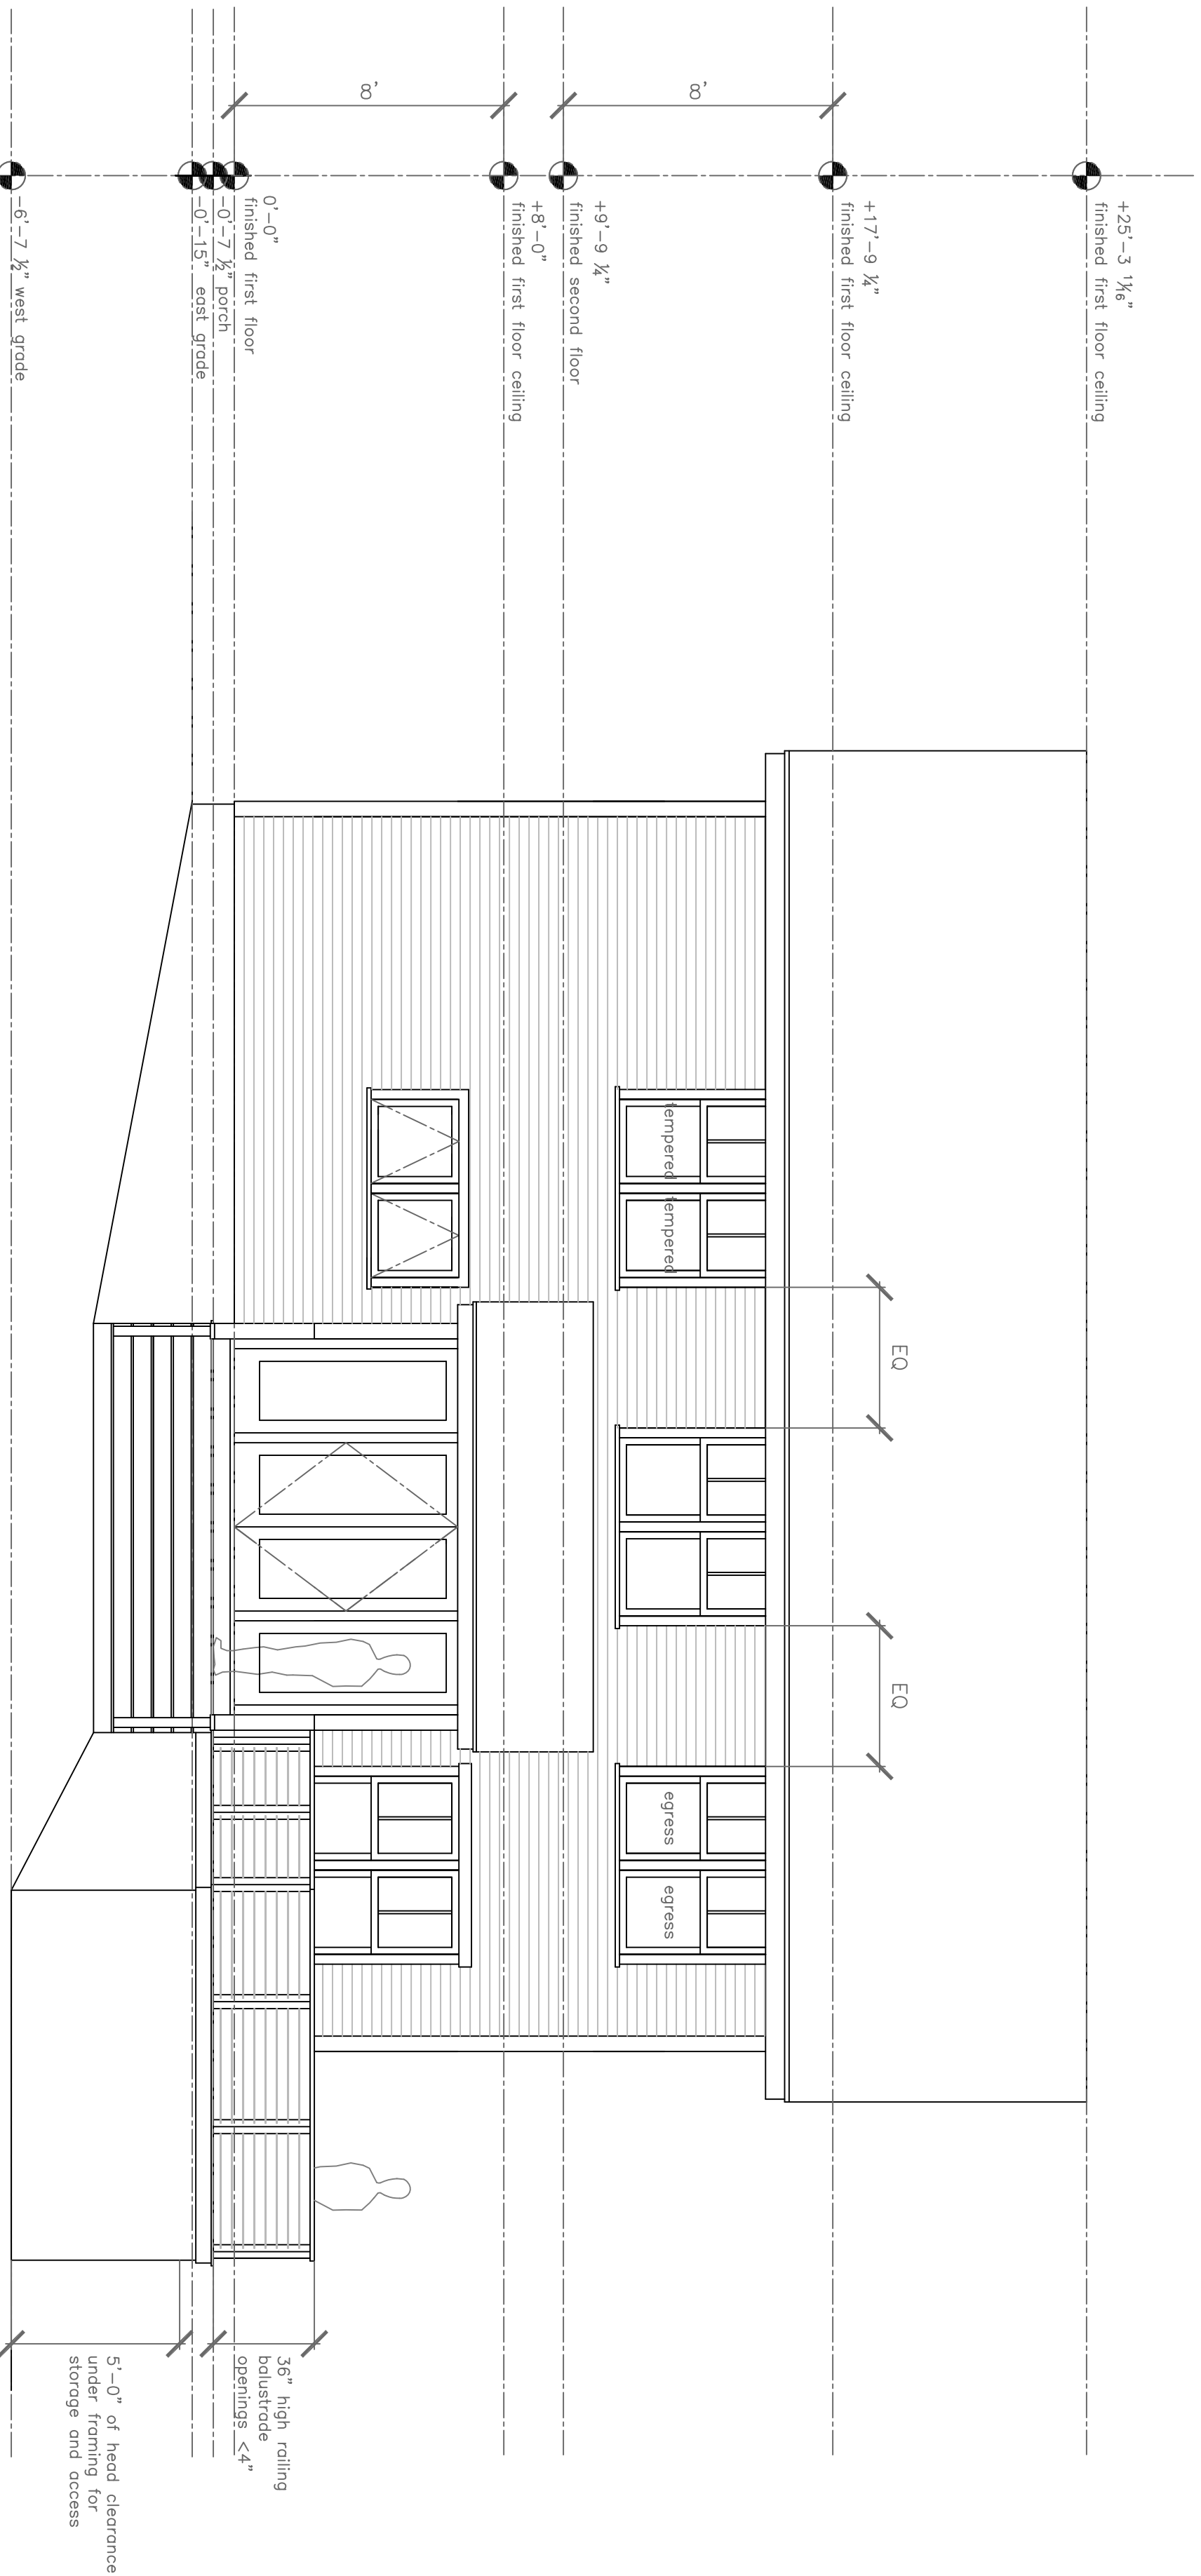

Rachel Conly

Architectural Design

Peaks Island, Maine 04108
207.766.5625

**Proposed North
Elevation**

A Proposed North Elevation
1/4" = 1'-0"

PROJECT
**Gulliver Family
Residence**

**308 Island Avenue
Peaks Island, Me.
04108**

DATE 4.17.13

REVISED

SCALE 1/4" = 1'-0"

DRAWN BY

Rachel

NOTES

A3