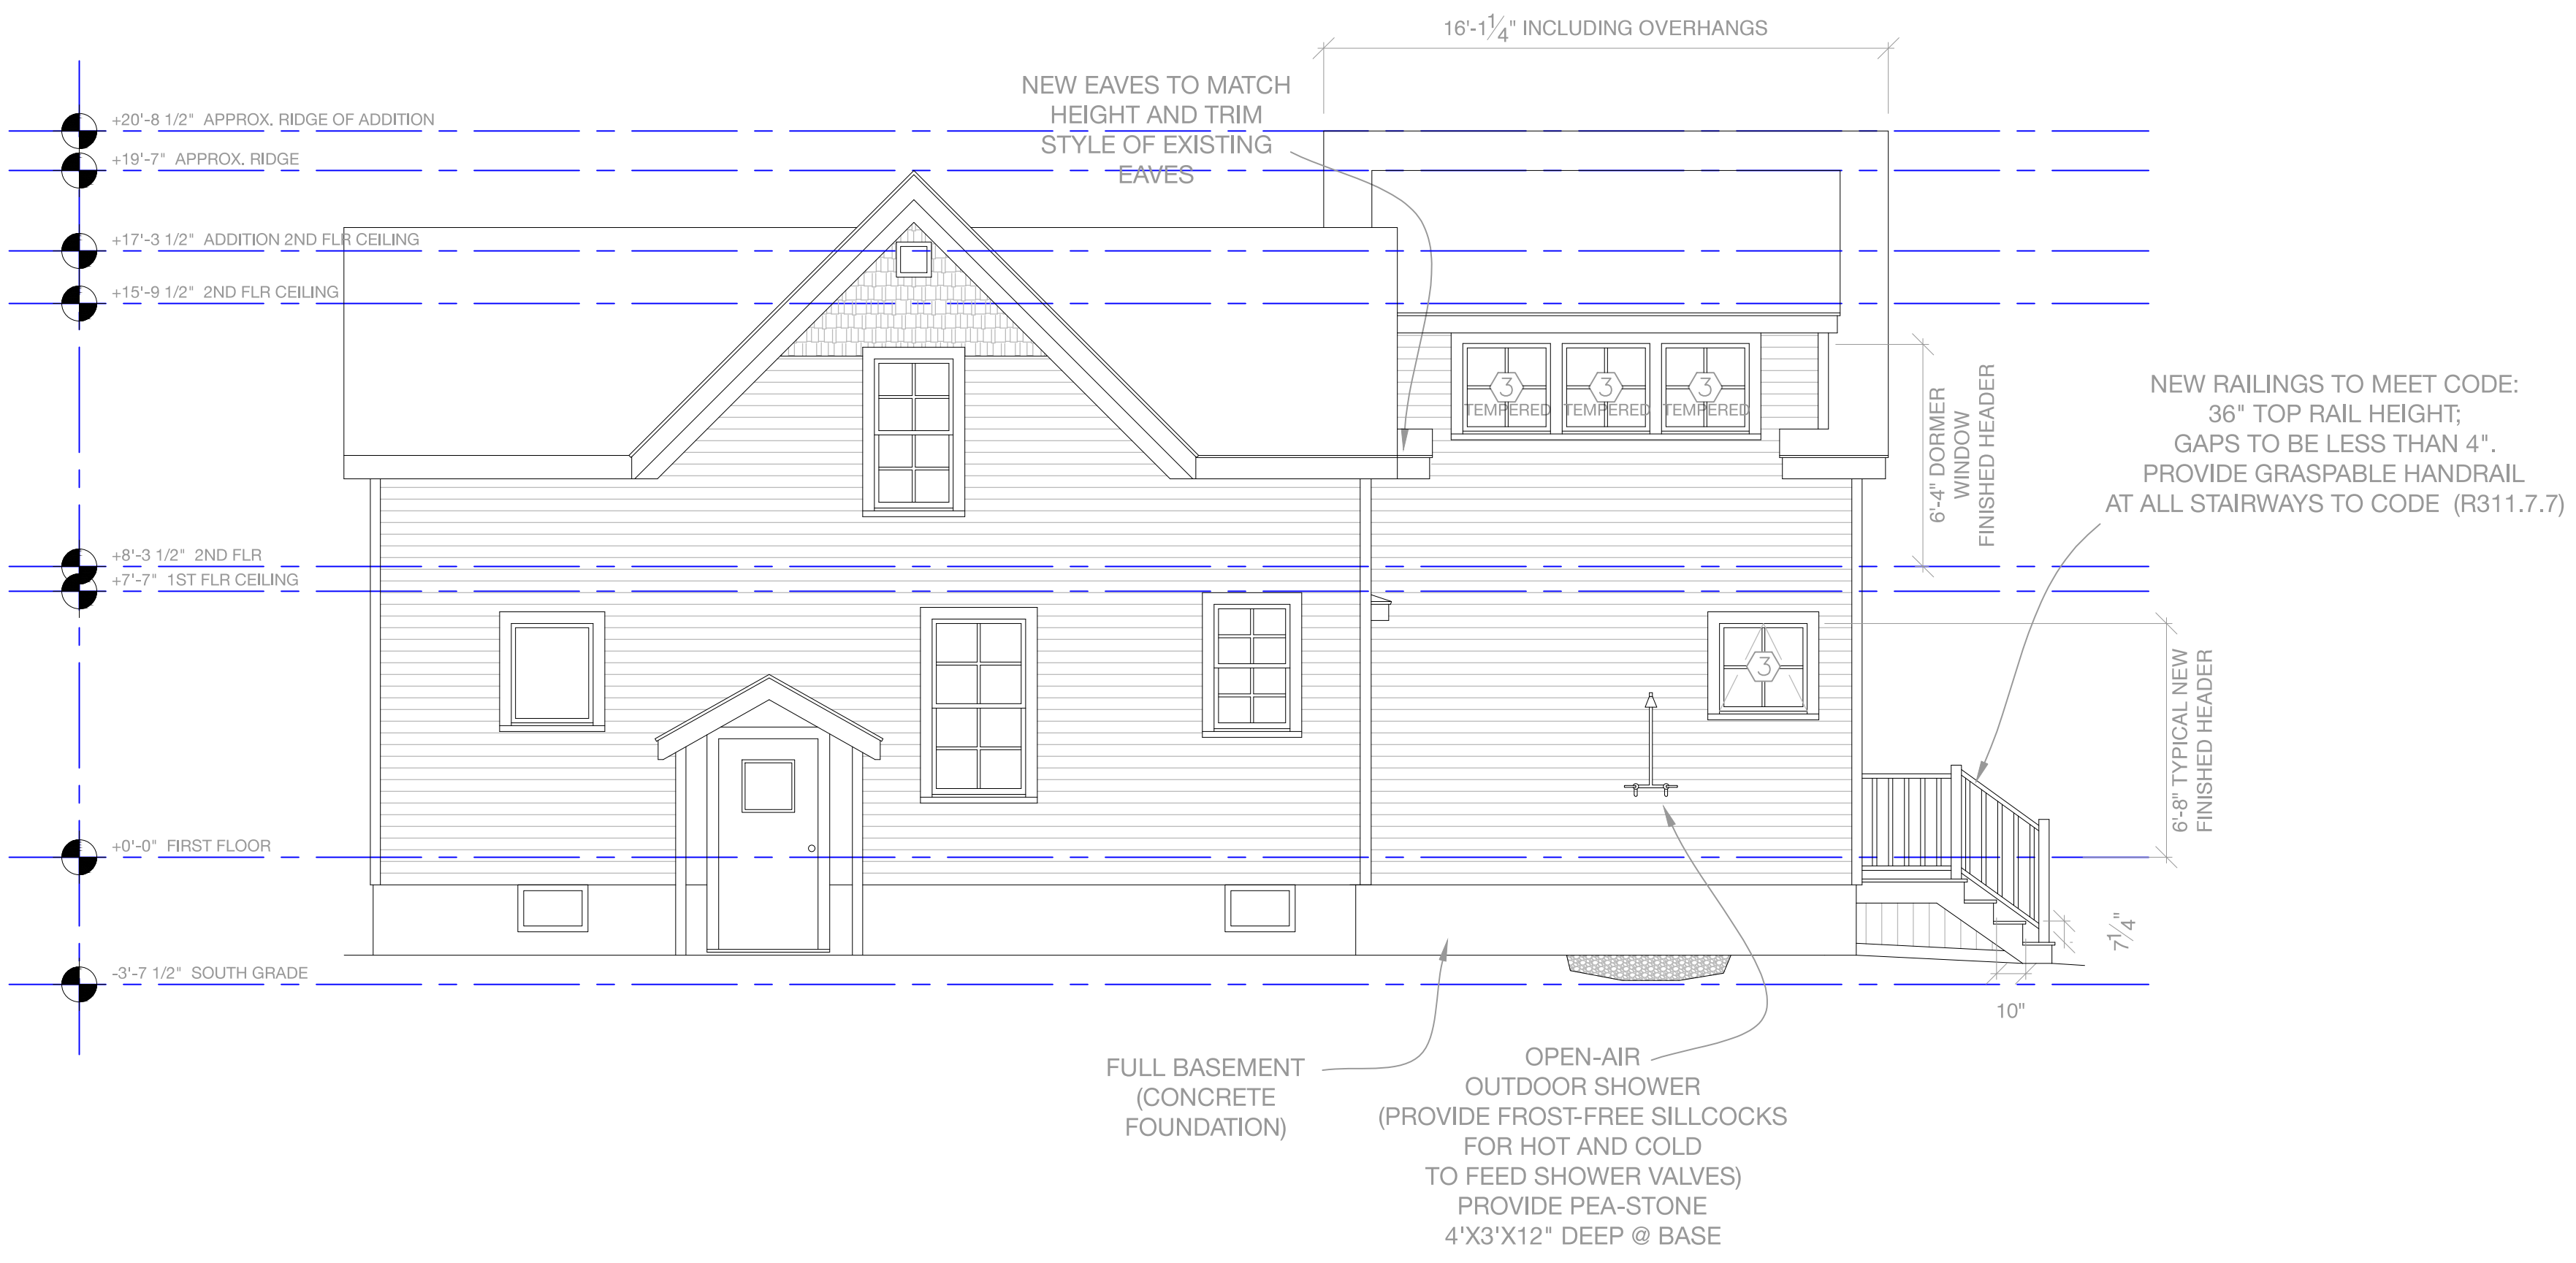

Rachel Conly
 Architectural Design
 26 Sterling Street
 Peaks Island, Maine 04108
 207.766.5625

NOTES	
DATE	2015.09.17
REVISED	2015.11.02
	Removed cantilever
1/4"=1'	

Medlen Residence
 34 Sterling St.
 Peaks Island, ME

A13
 Proposed
 North
 Elevation

A Proposed North Elevation