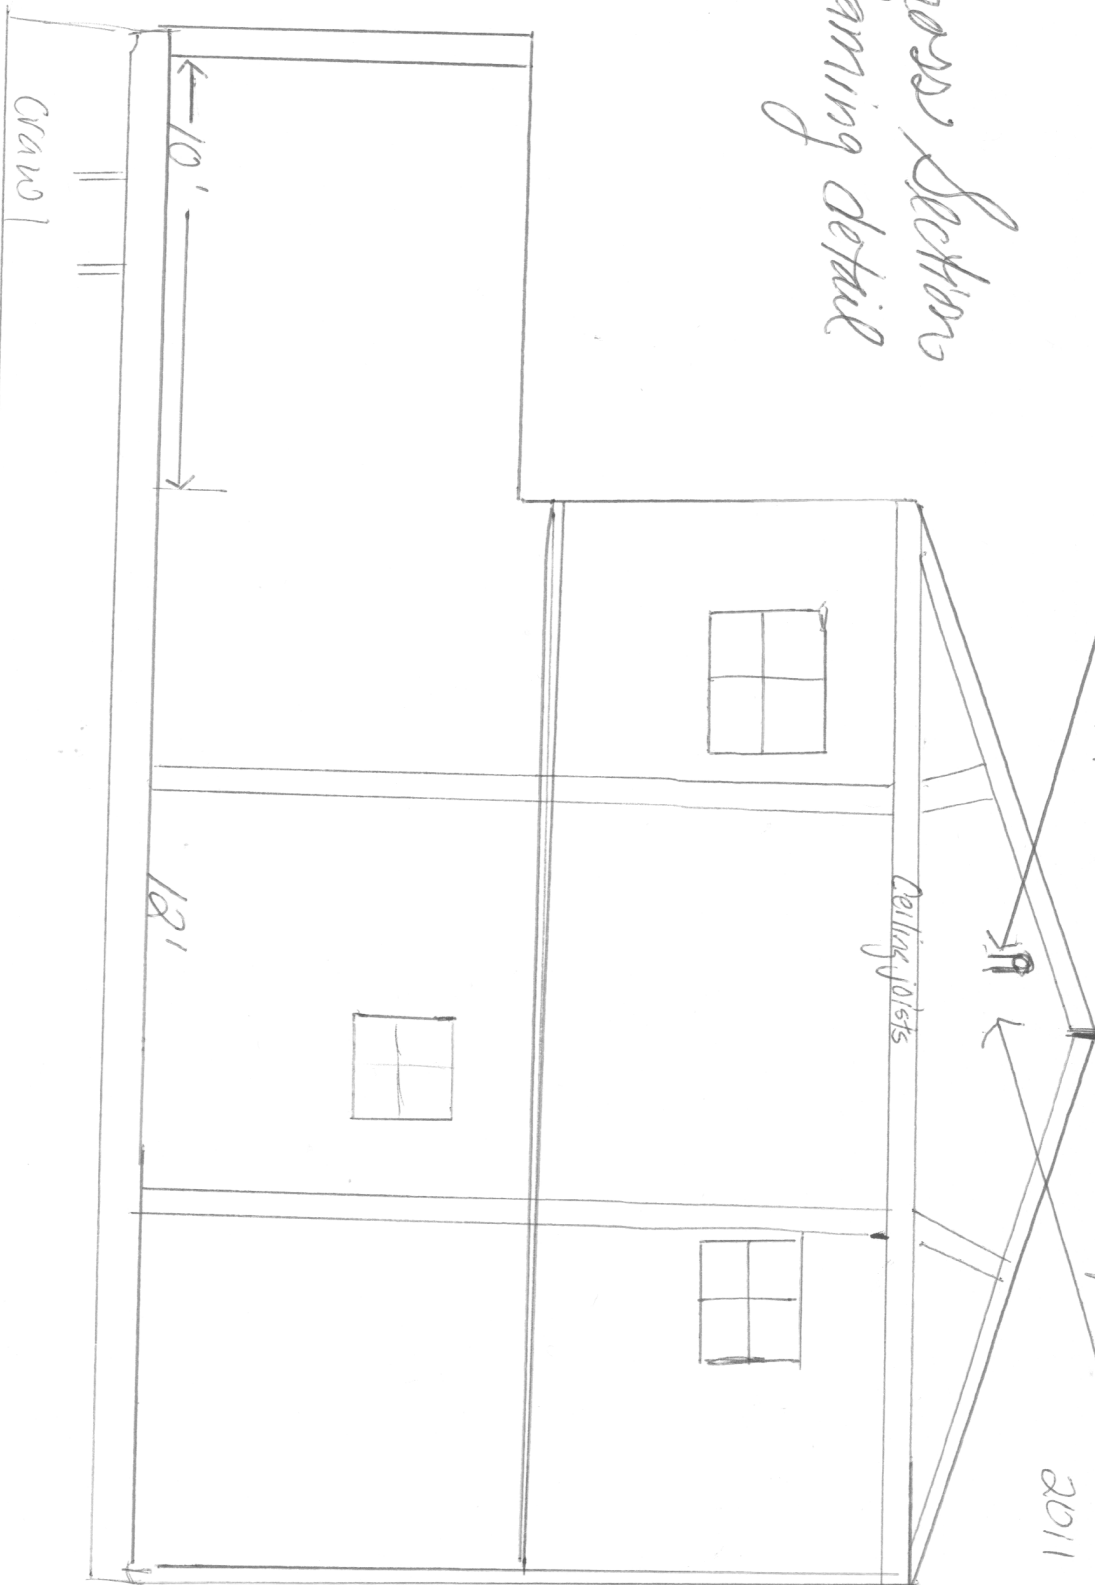

Cross Section  
of Framing detail

30

BATHROOM vent replaced

TREE Branch fell on south  
Side of hip roof. Owner patched,  
2011

Floor  
was already  
insulated

Full basement

96 Redgewood, Parks Island