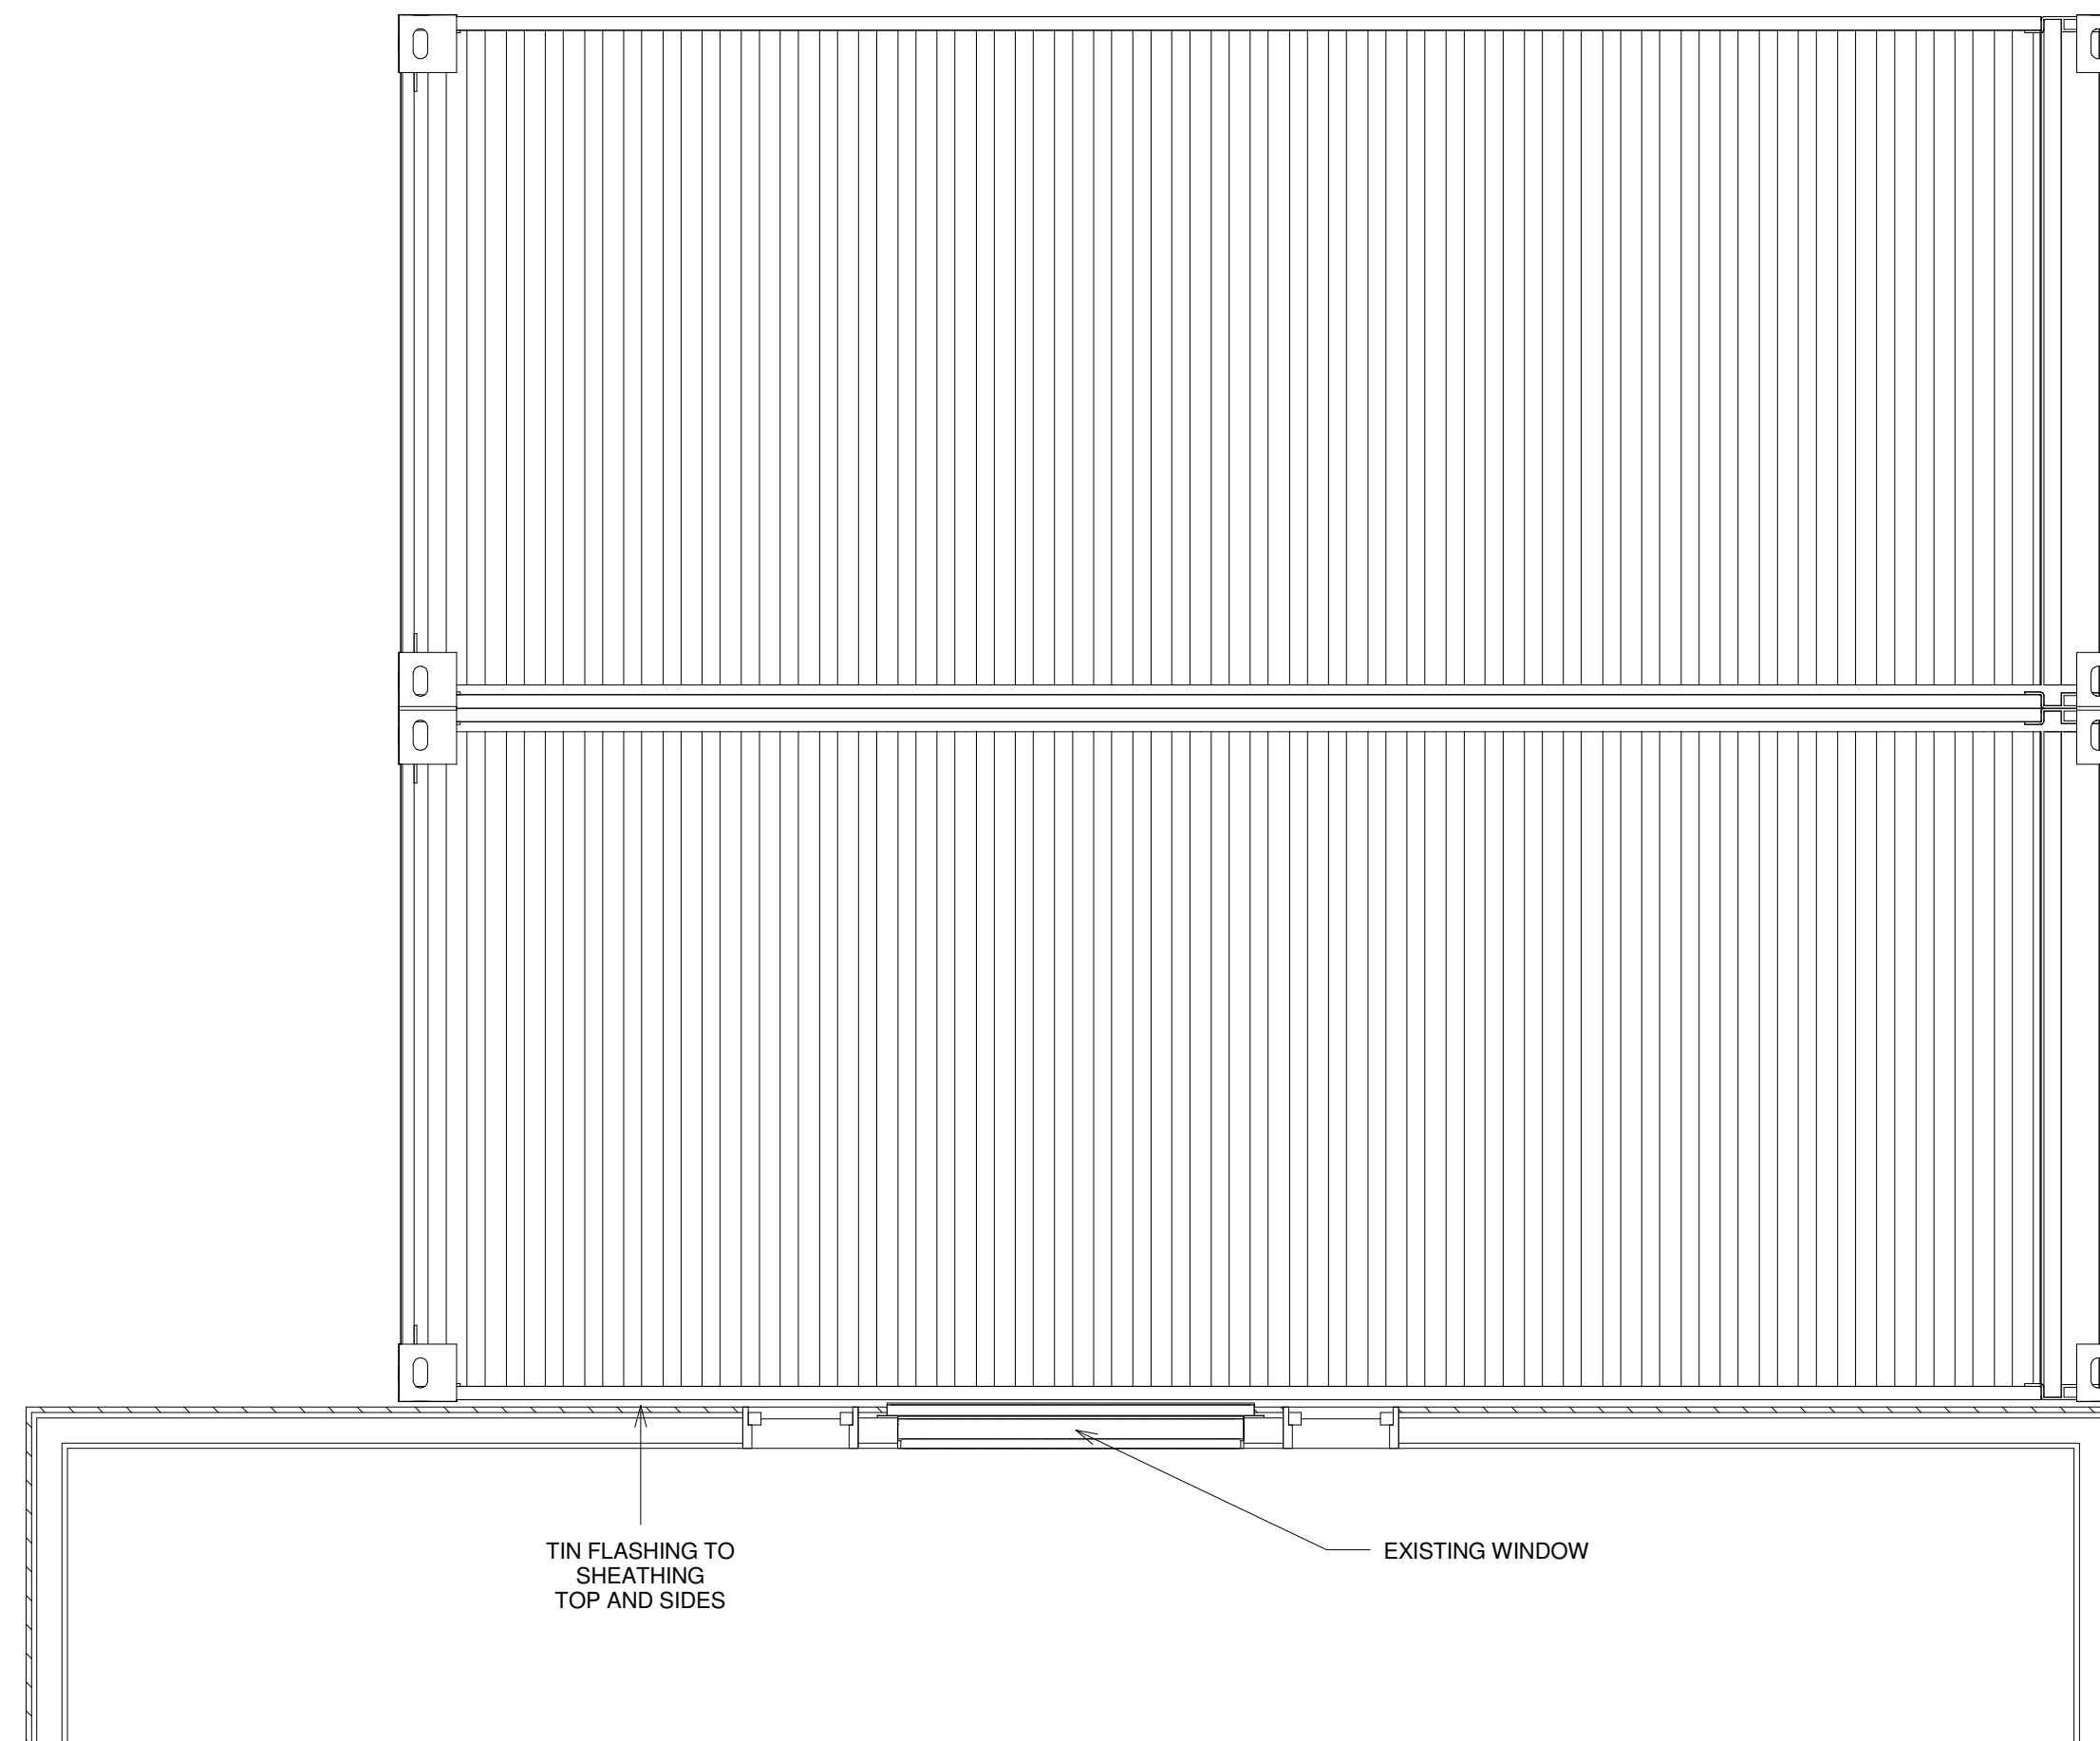

# CHARLES HARTFELDER

TRADITIONAL ARCHITECTURE  
& HISTORIC PRESERVATION

PORTLAND, MAINE  
978.594.7756

TIN FLASHING TO  
SHEATHING  
TOP AND SIDES

EXISTING WINDOW

No.	Description	Date

## SELLERS CONTAINER

### TOP CONTAINER

Project number	Project Number
Date	12/4/2017 6:54:38 AM
Drawn by	Author
Checked by	Checker

**02**

Scale 1/2" = 1'-0"

12/4/2017 6:54:38 AM