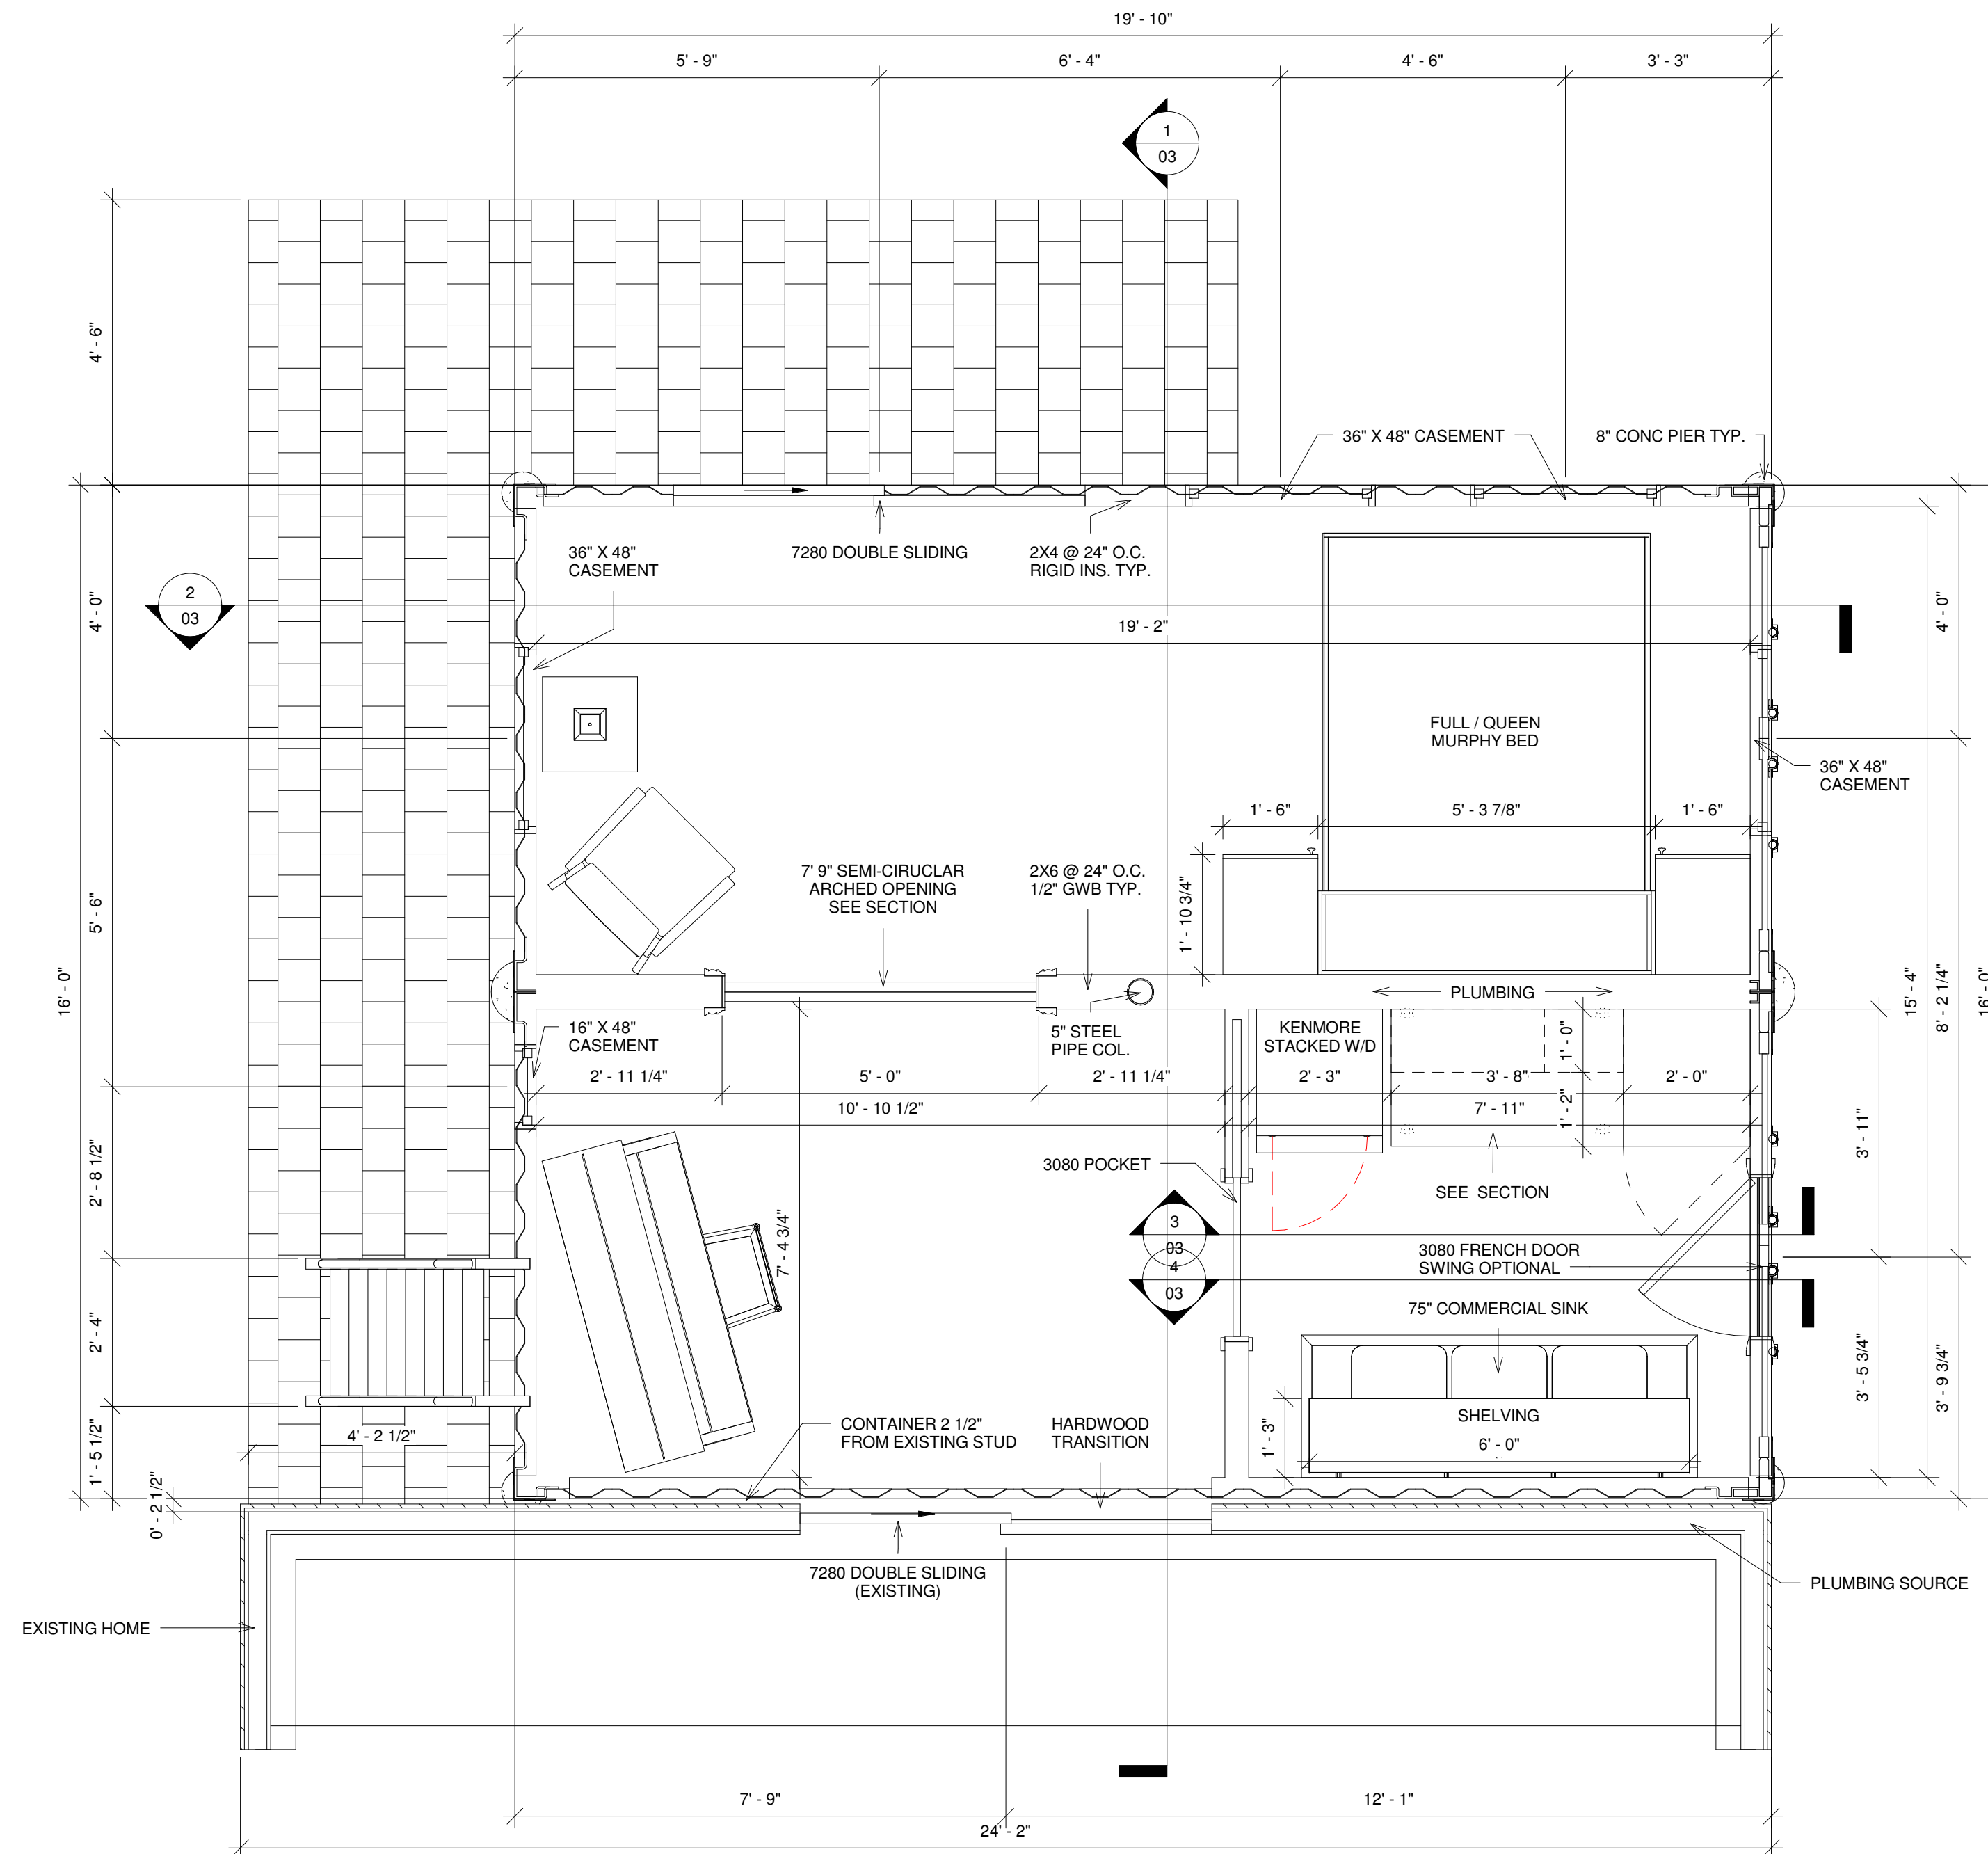

CHARLES HARTFELDER

TRADITIONAL ARCHITECTURE
& HISTORIC PRESERVATION

PORTLAND, MAINE
978.594.7756

No.	Description	Date

SELLERS CONTAINER

FIRST FLOOR

Project number	Project Number
Date	7/22/2017 5:52:16 PM
Drawn by	Author
Checked by	Checker

01

Scale 1/2" = 1'-0"