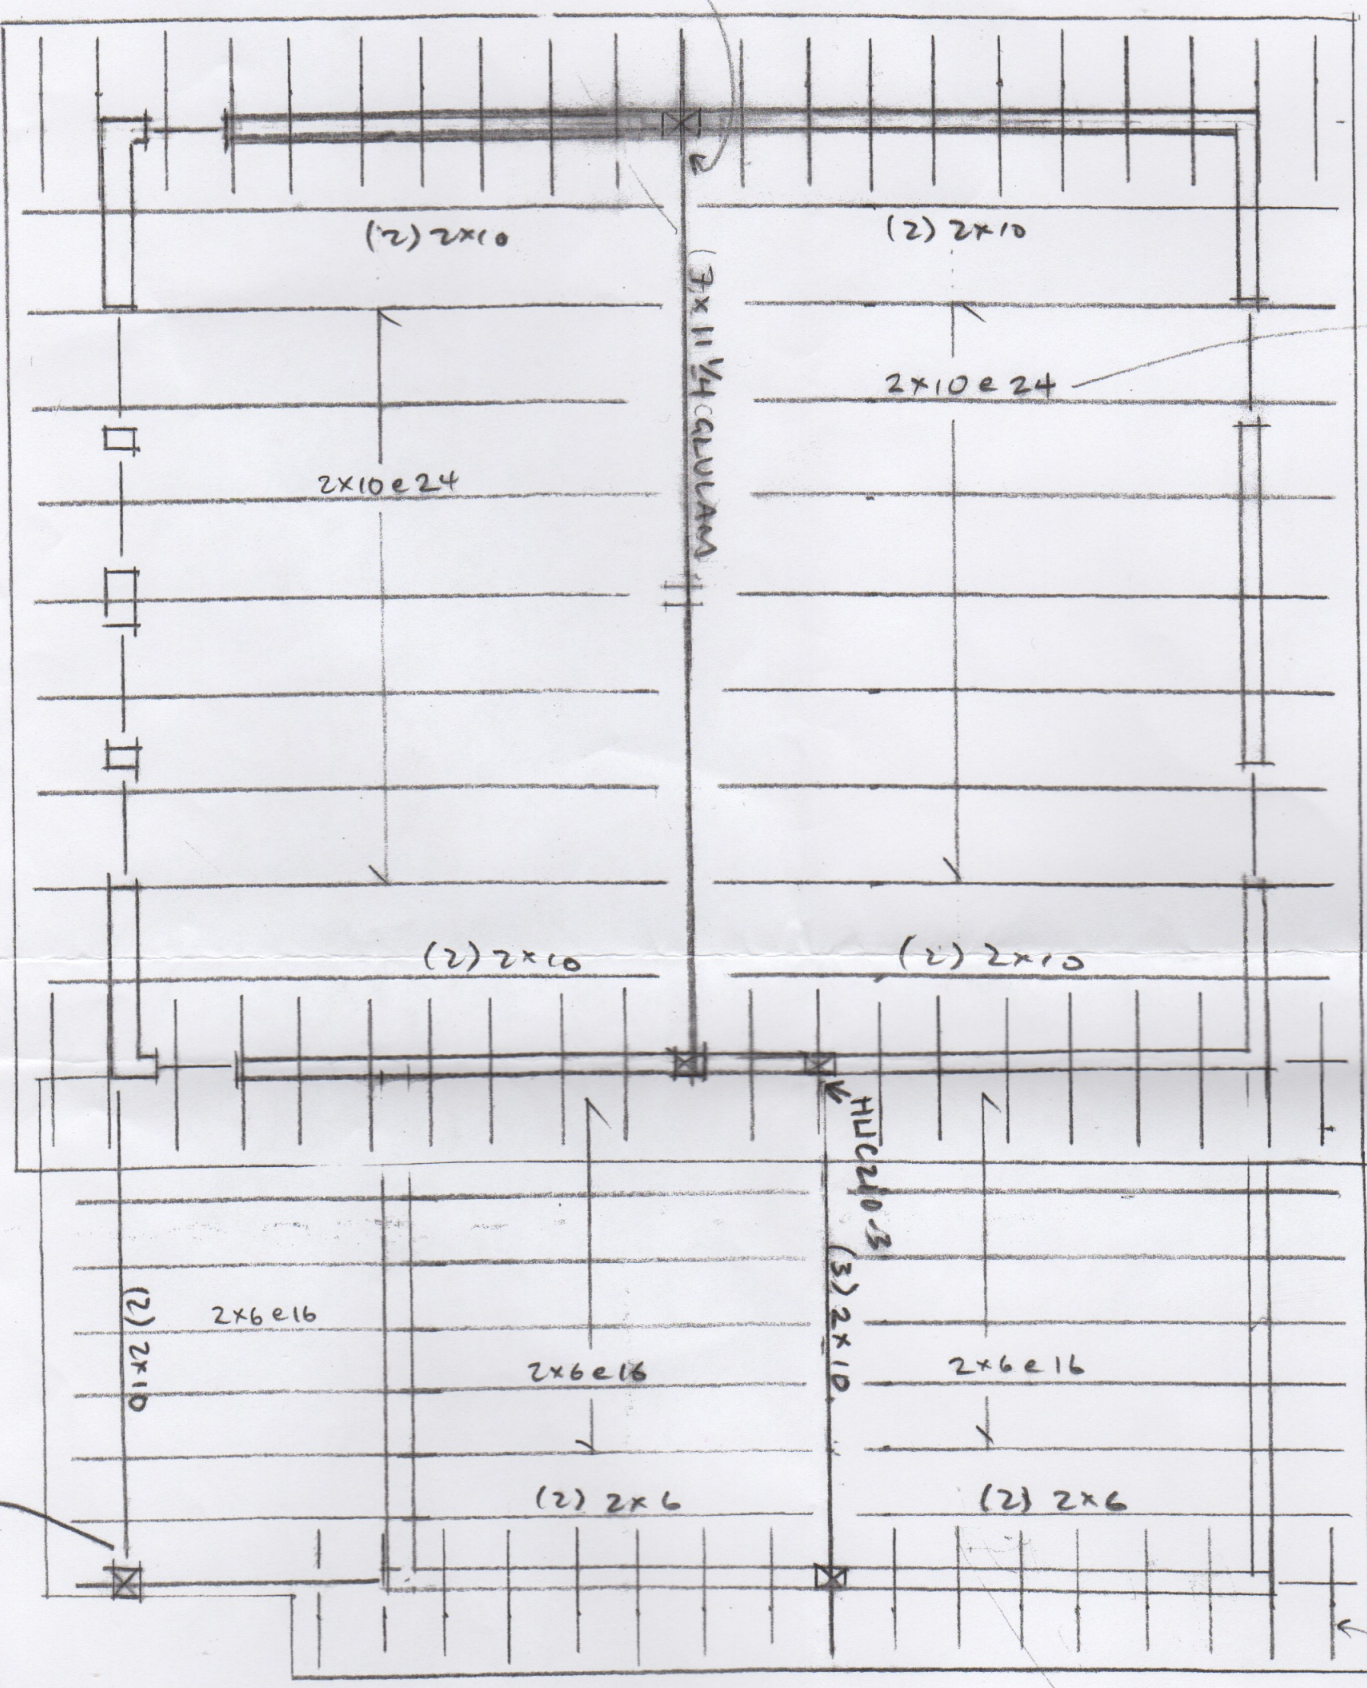

HHS125/10
O.K. SIM

ALT:
2x8 @ 16

LUS210-2
O.K. SIM.

TOP OUTLOOKER
2x4 @ 16\" O.C.
W/ SIMPSON LUS12 GA. RAFTER
TO TOP PL

R