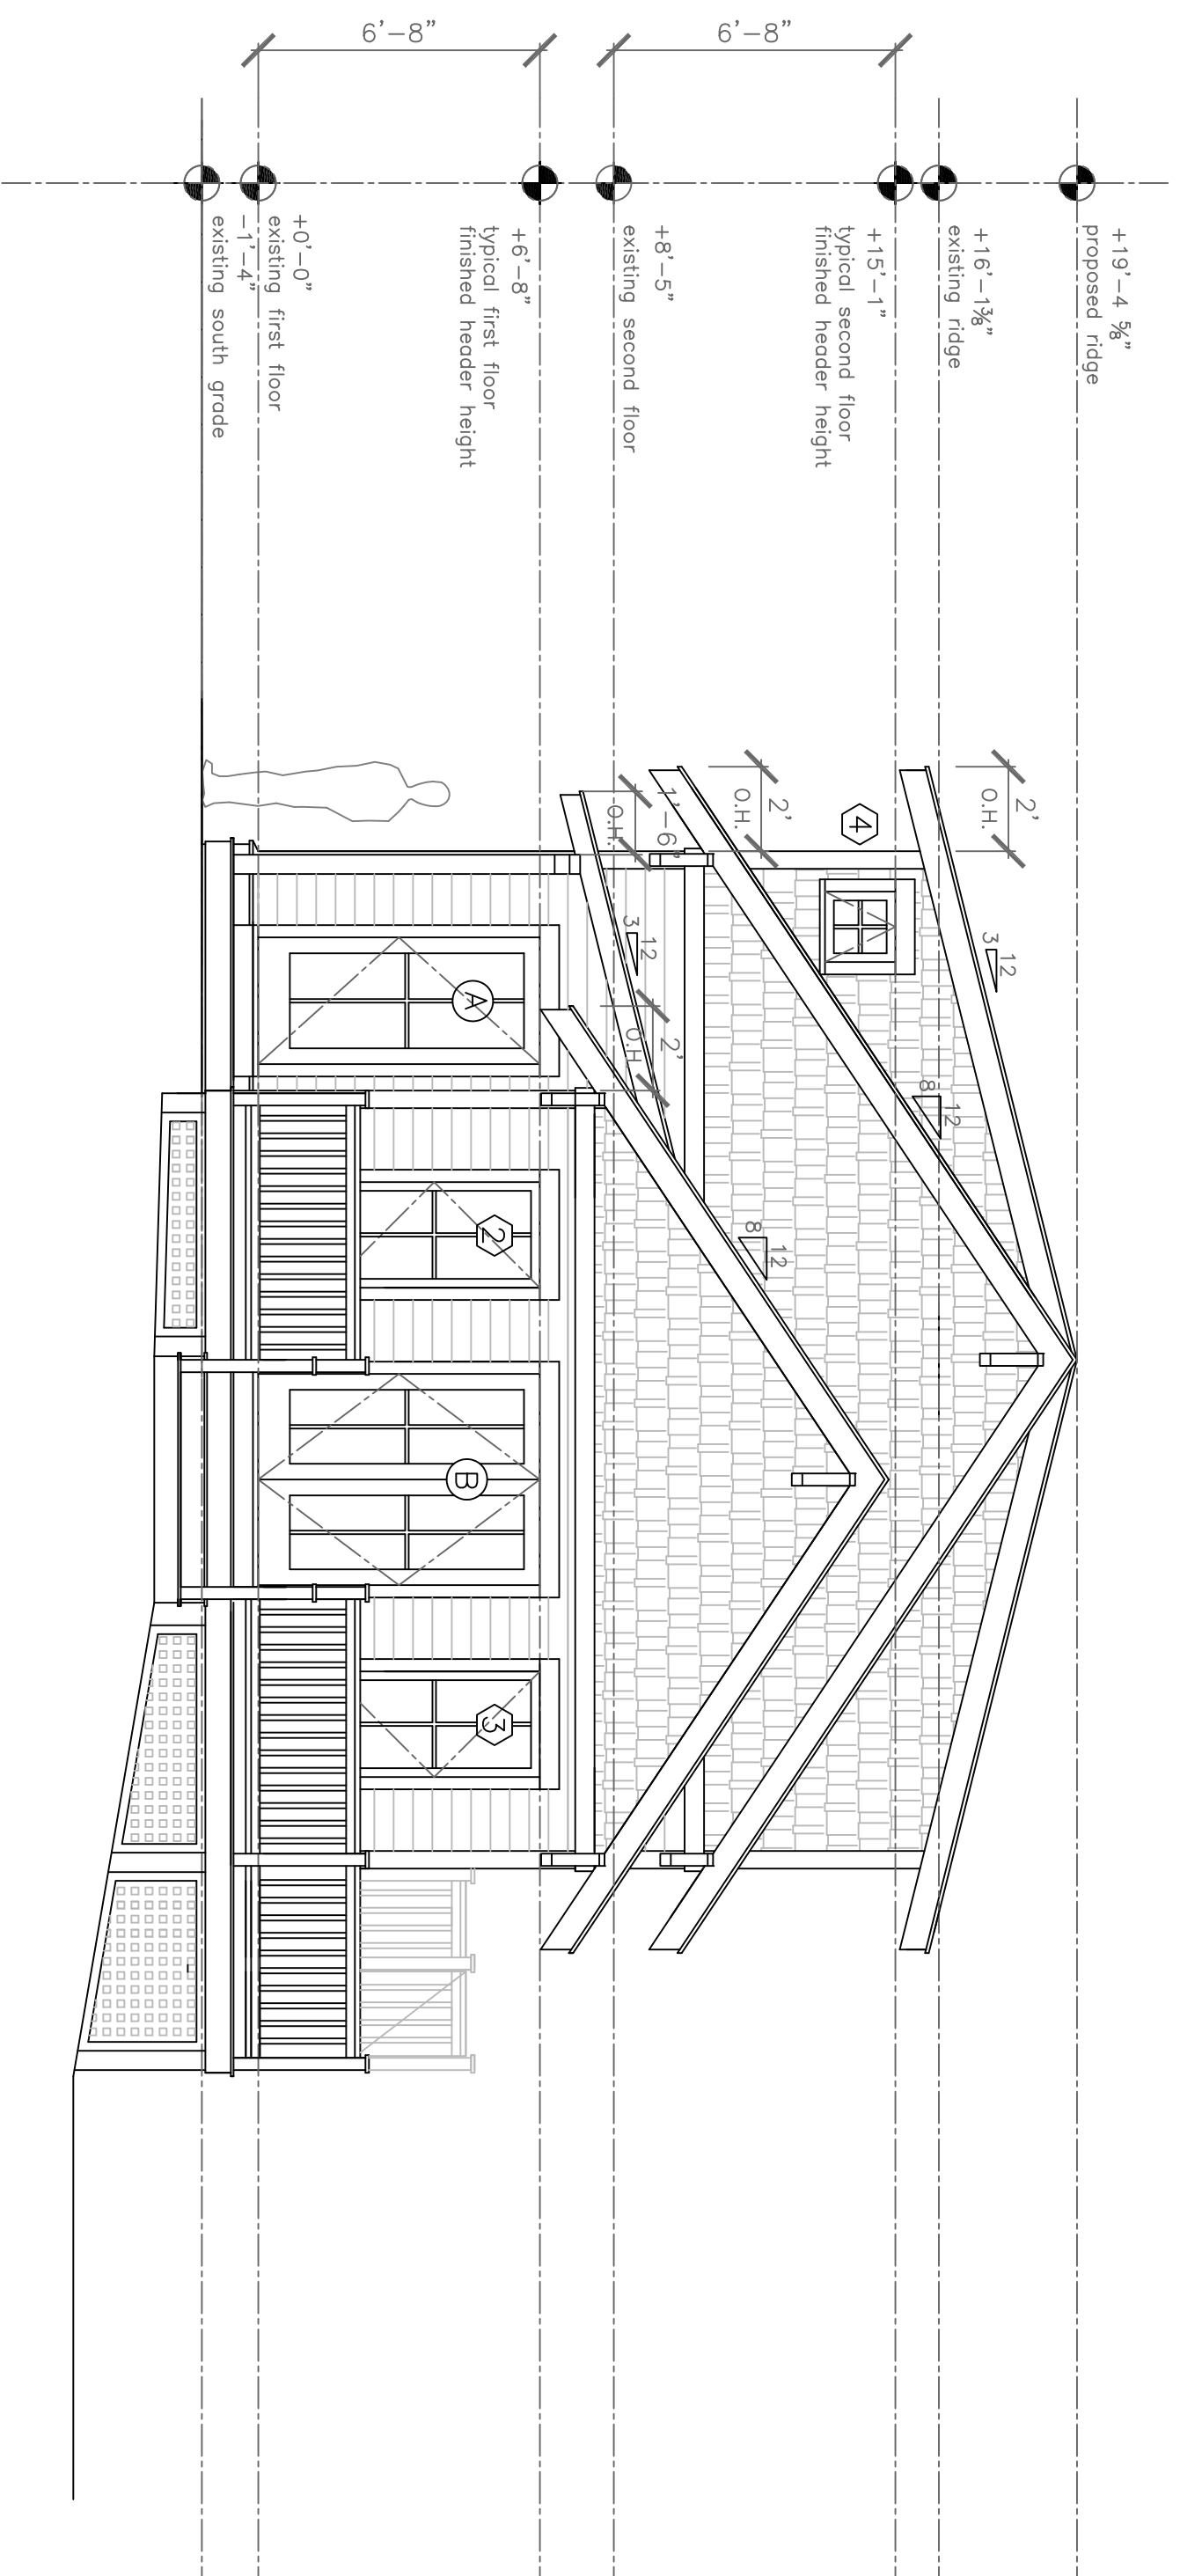

Rachel Conly

Architectural Design

Peaks Island, Maine 04108
207.766.5625

**Proposed
East Elevation**

A Proposed East Elevation
1/4" = 1'-0"

DATE	4.14.12	REVISED	11.3.12
SCALE	1/4" = 1'-0"	DRAWN BY	1.4.13
NOTES			Rachel

Moan Residence
186 Seashore Avenue
Peaks Island, Me.
04108

PROJECT

Moan Residence

186 Seashore Avenue

Peaks Island, Me.

04108

A9