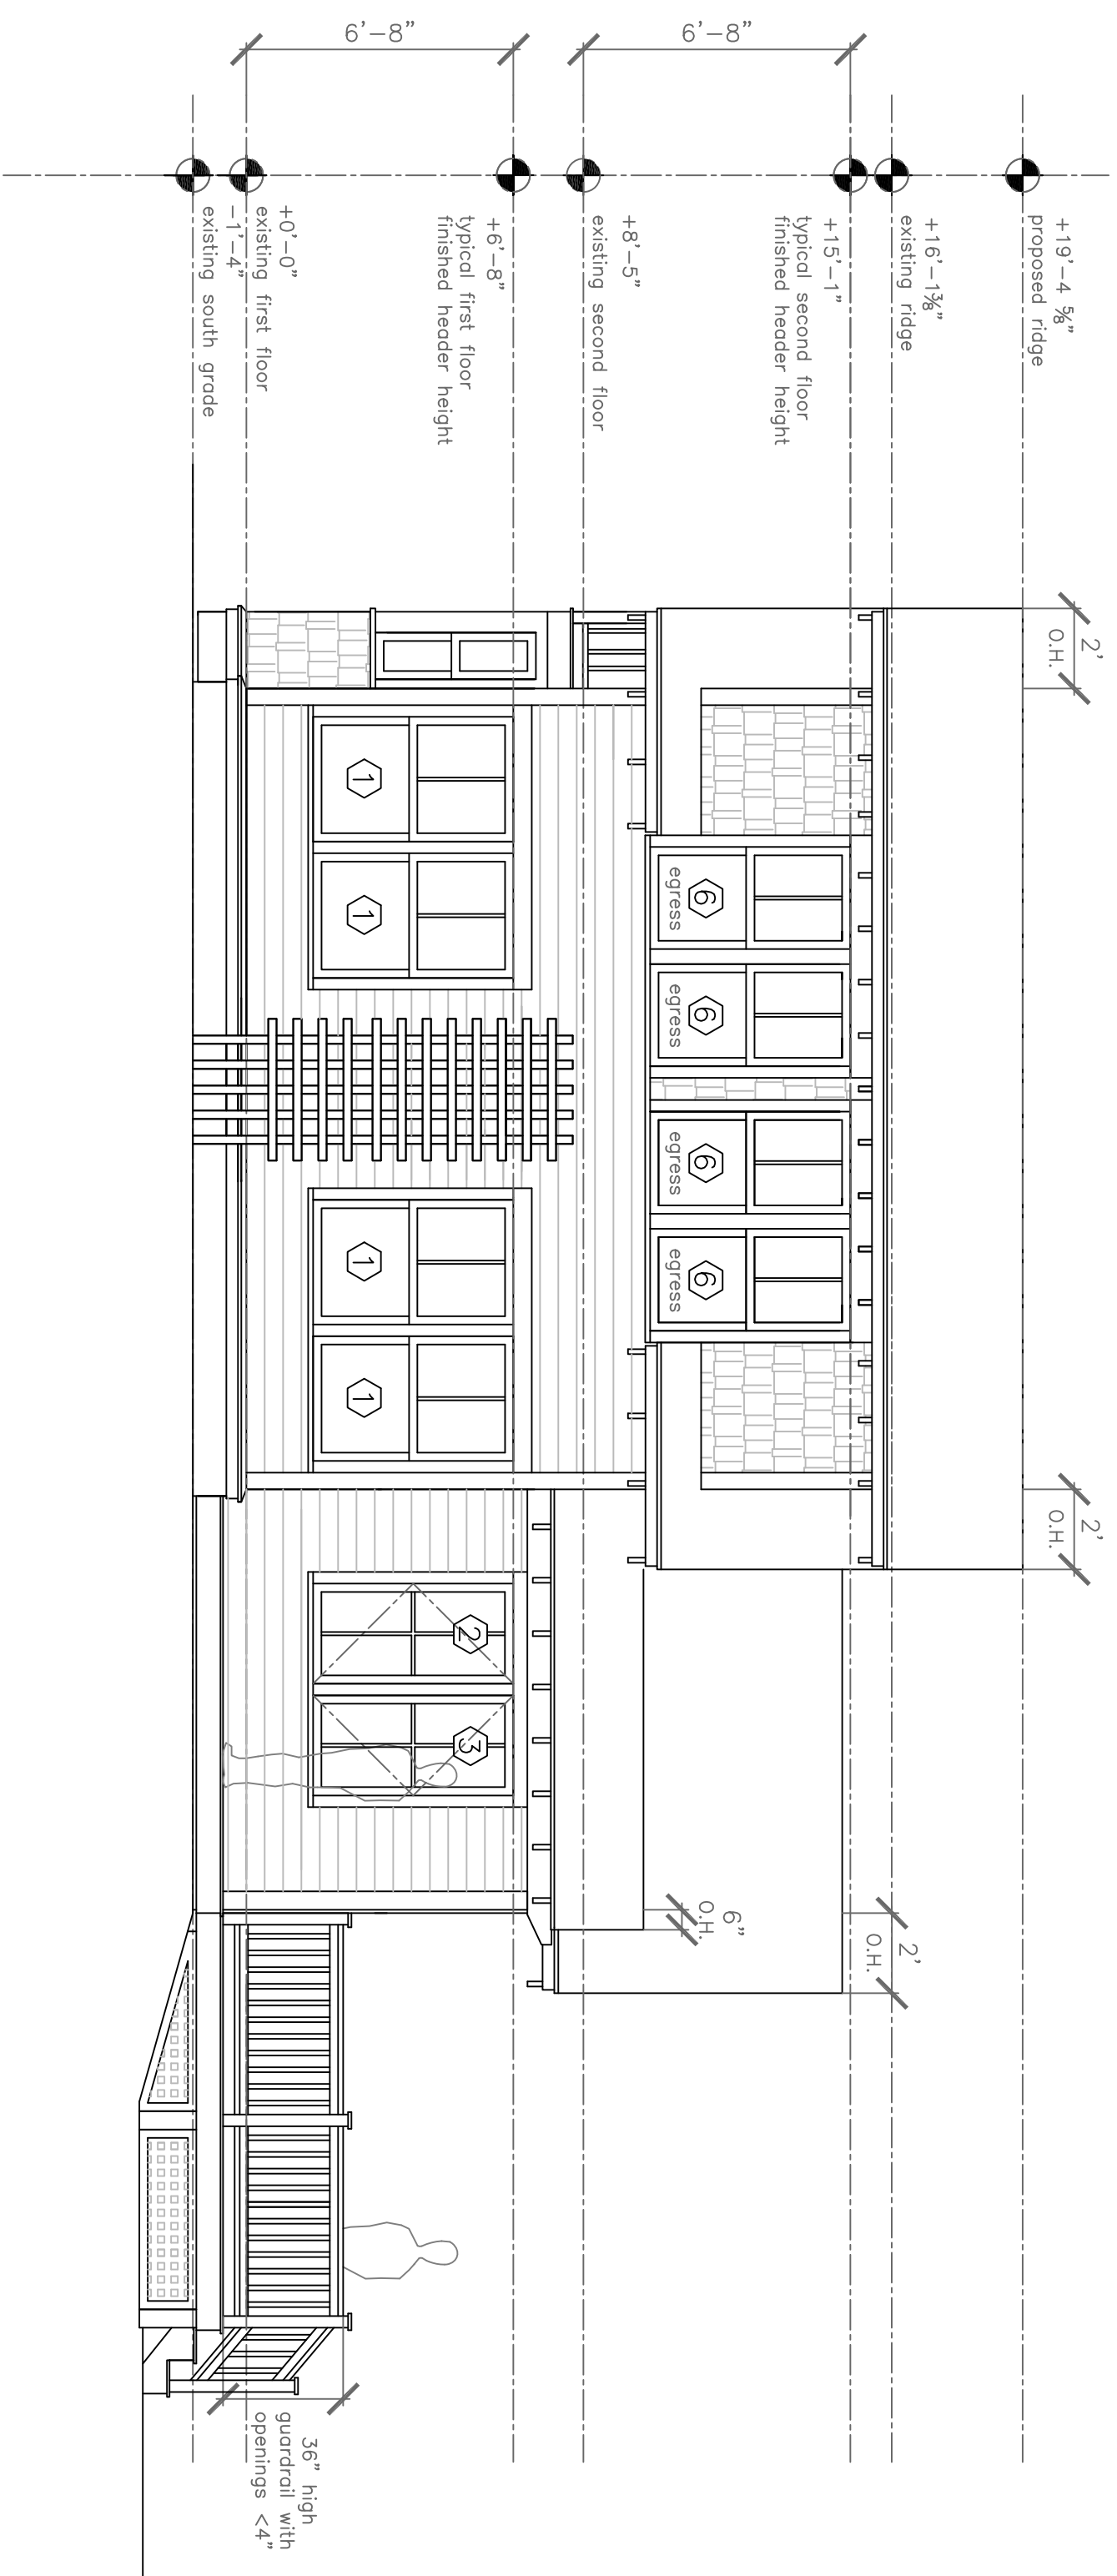

Rachel Conly

Architectural Design

Peaks Island, Maine 04108
207.766.5625

**Proposed
South Elevation**

Ⓐ Proposed South Elevation
1/4" = 1'-0"

PROJECT

Moan Residence

**186 Seashore Avenue
Peaks Island, Me.
04108**

DATE 4.14.12 REVISED 11.3.12

SCALE 1/4" = 1'-0" DRAWN BY Rachel

NOTES

A8