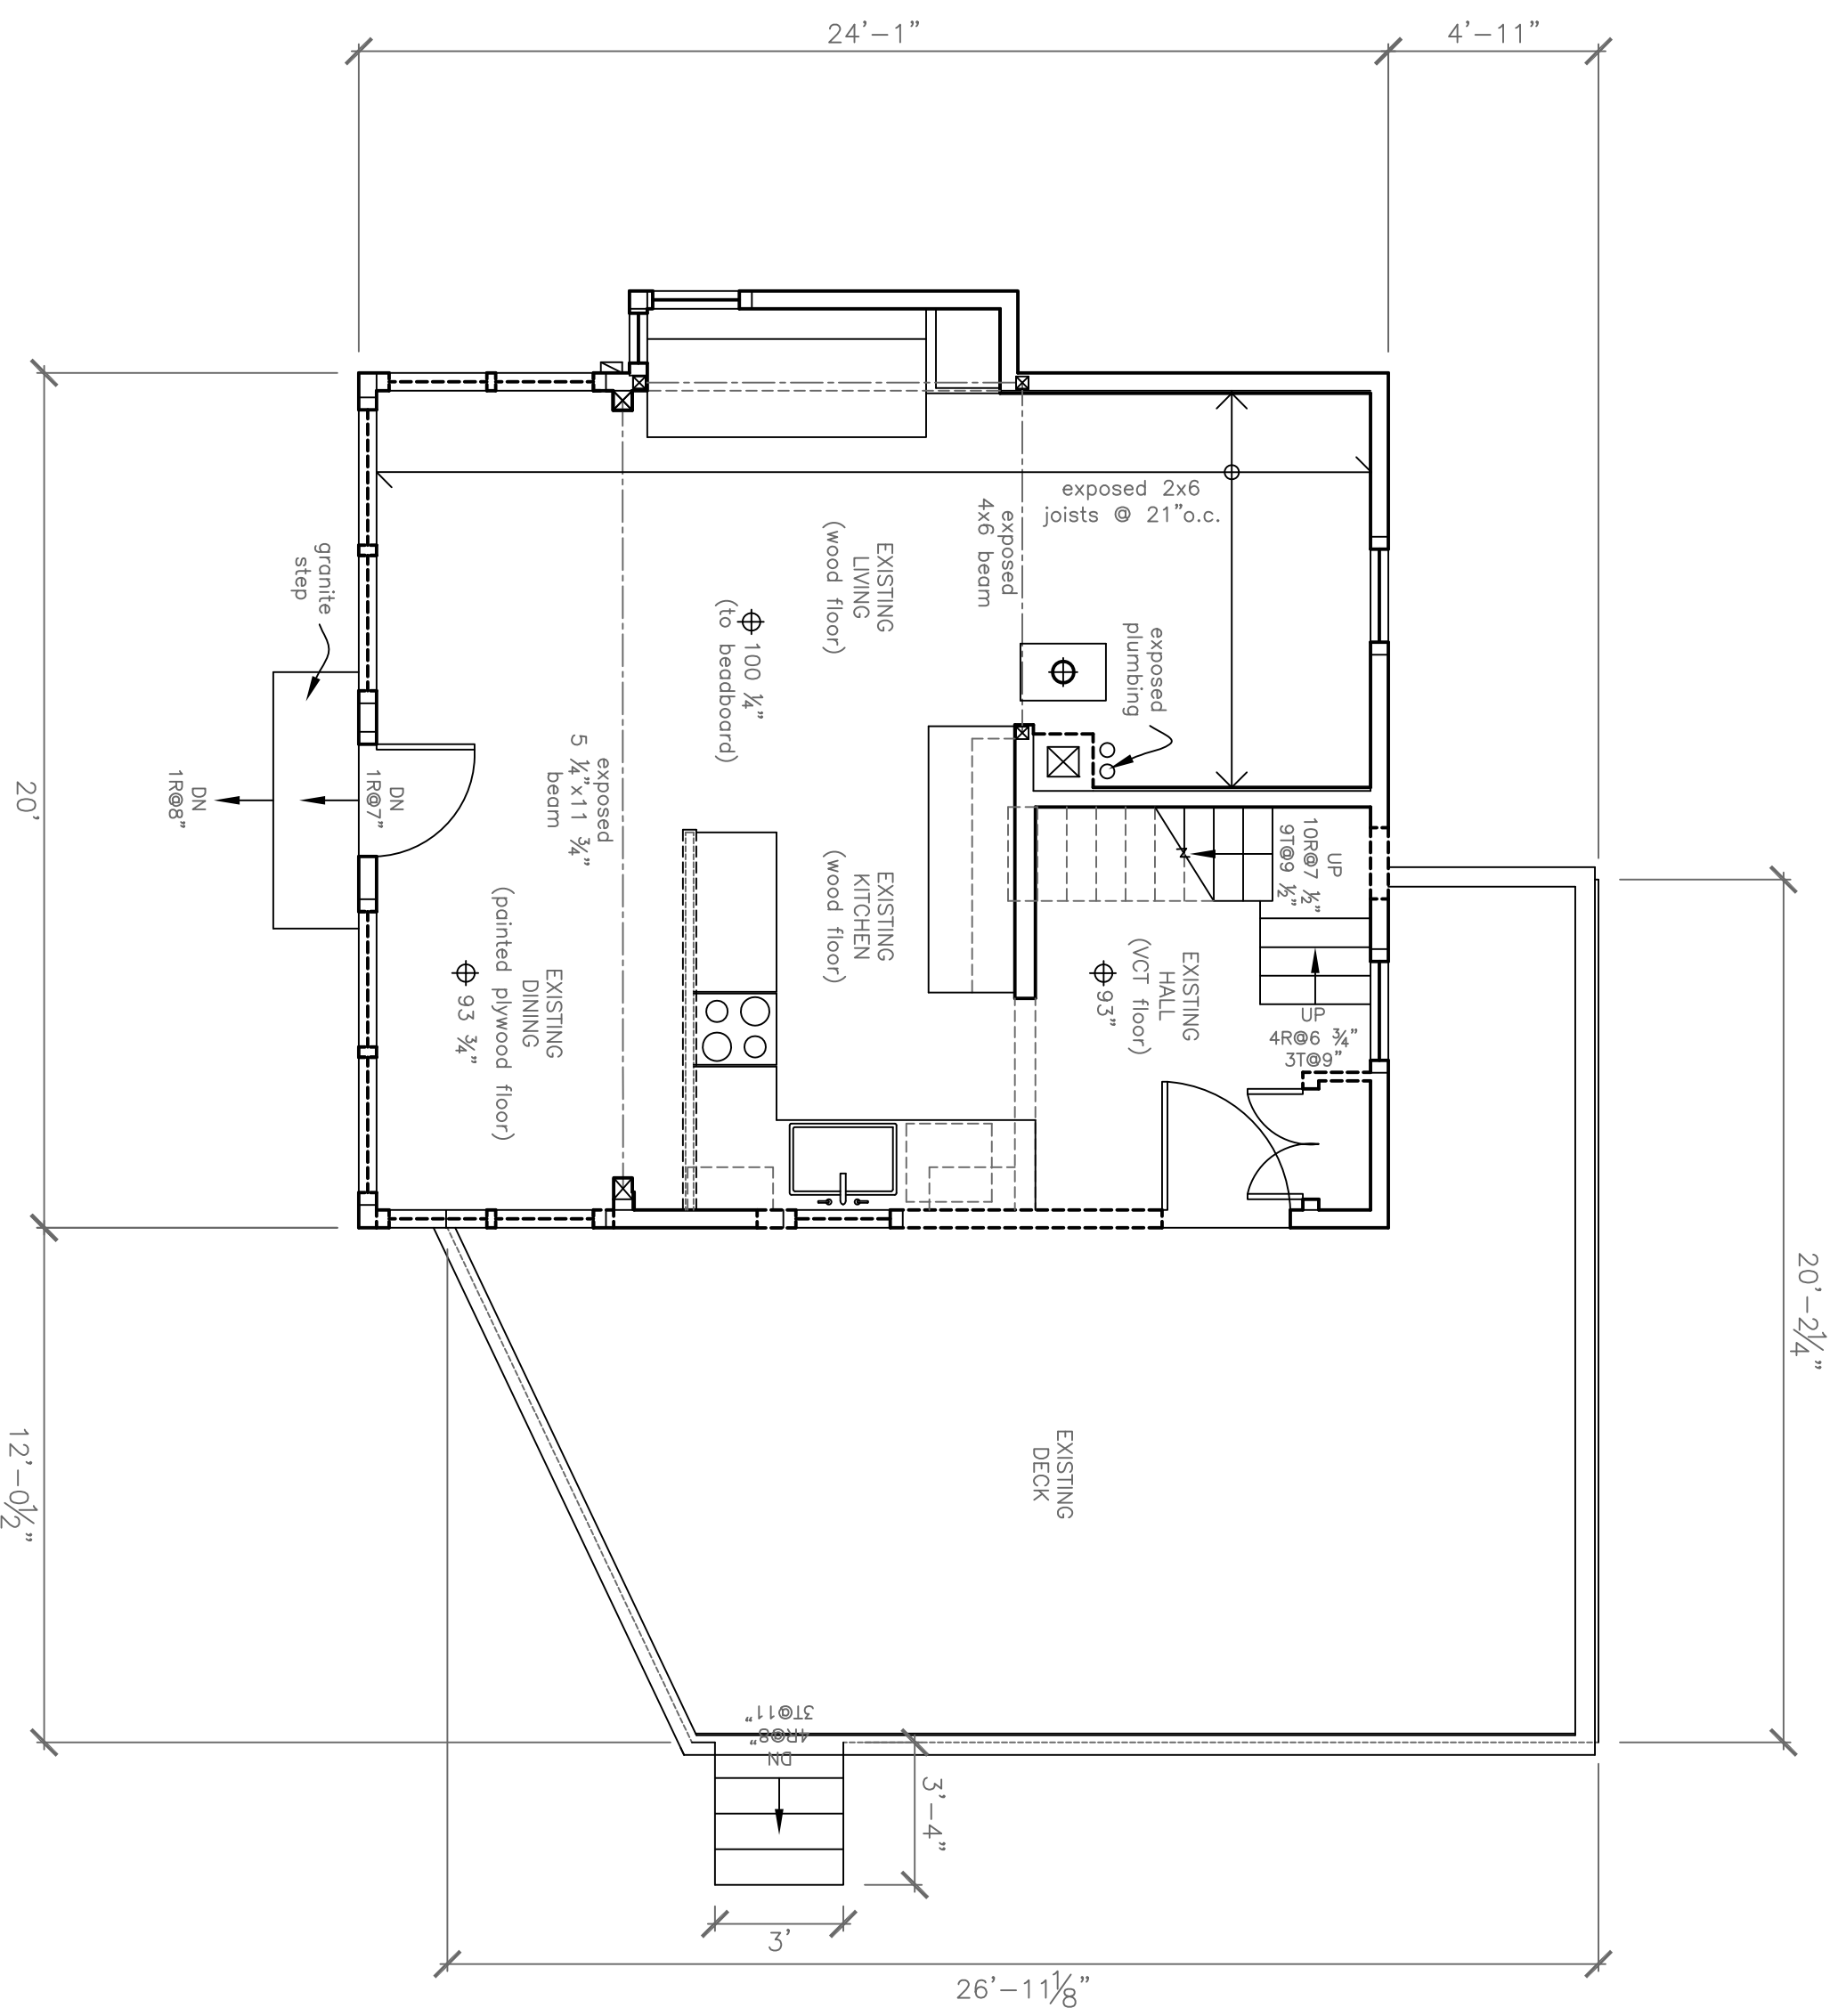

Rachel Conly

Architectural Design

Peaks Island, Maine 04108
207.766.5625

Existing Conditions

Existing First Floor/Demo Plan
1/4" = 1'-0"

PROJECT

Moan Residence
186 Seashore Avenue
Peaks Island, Me.
04108

DATE 4.14.12 REVISED 11.3.12
SCALE 1/4" = 1'-0" DRAWN BY 1.4.13