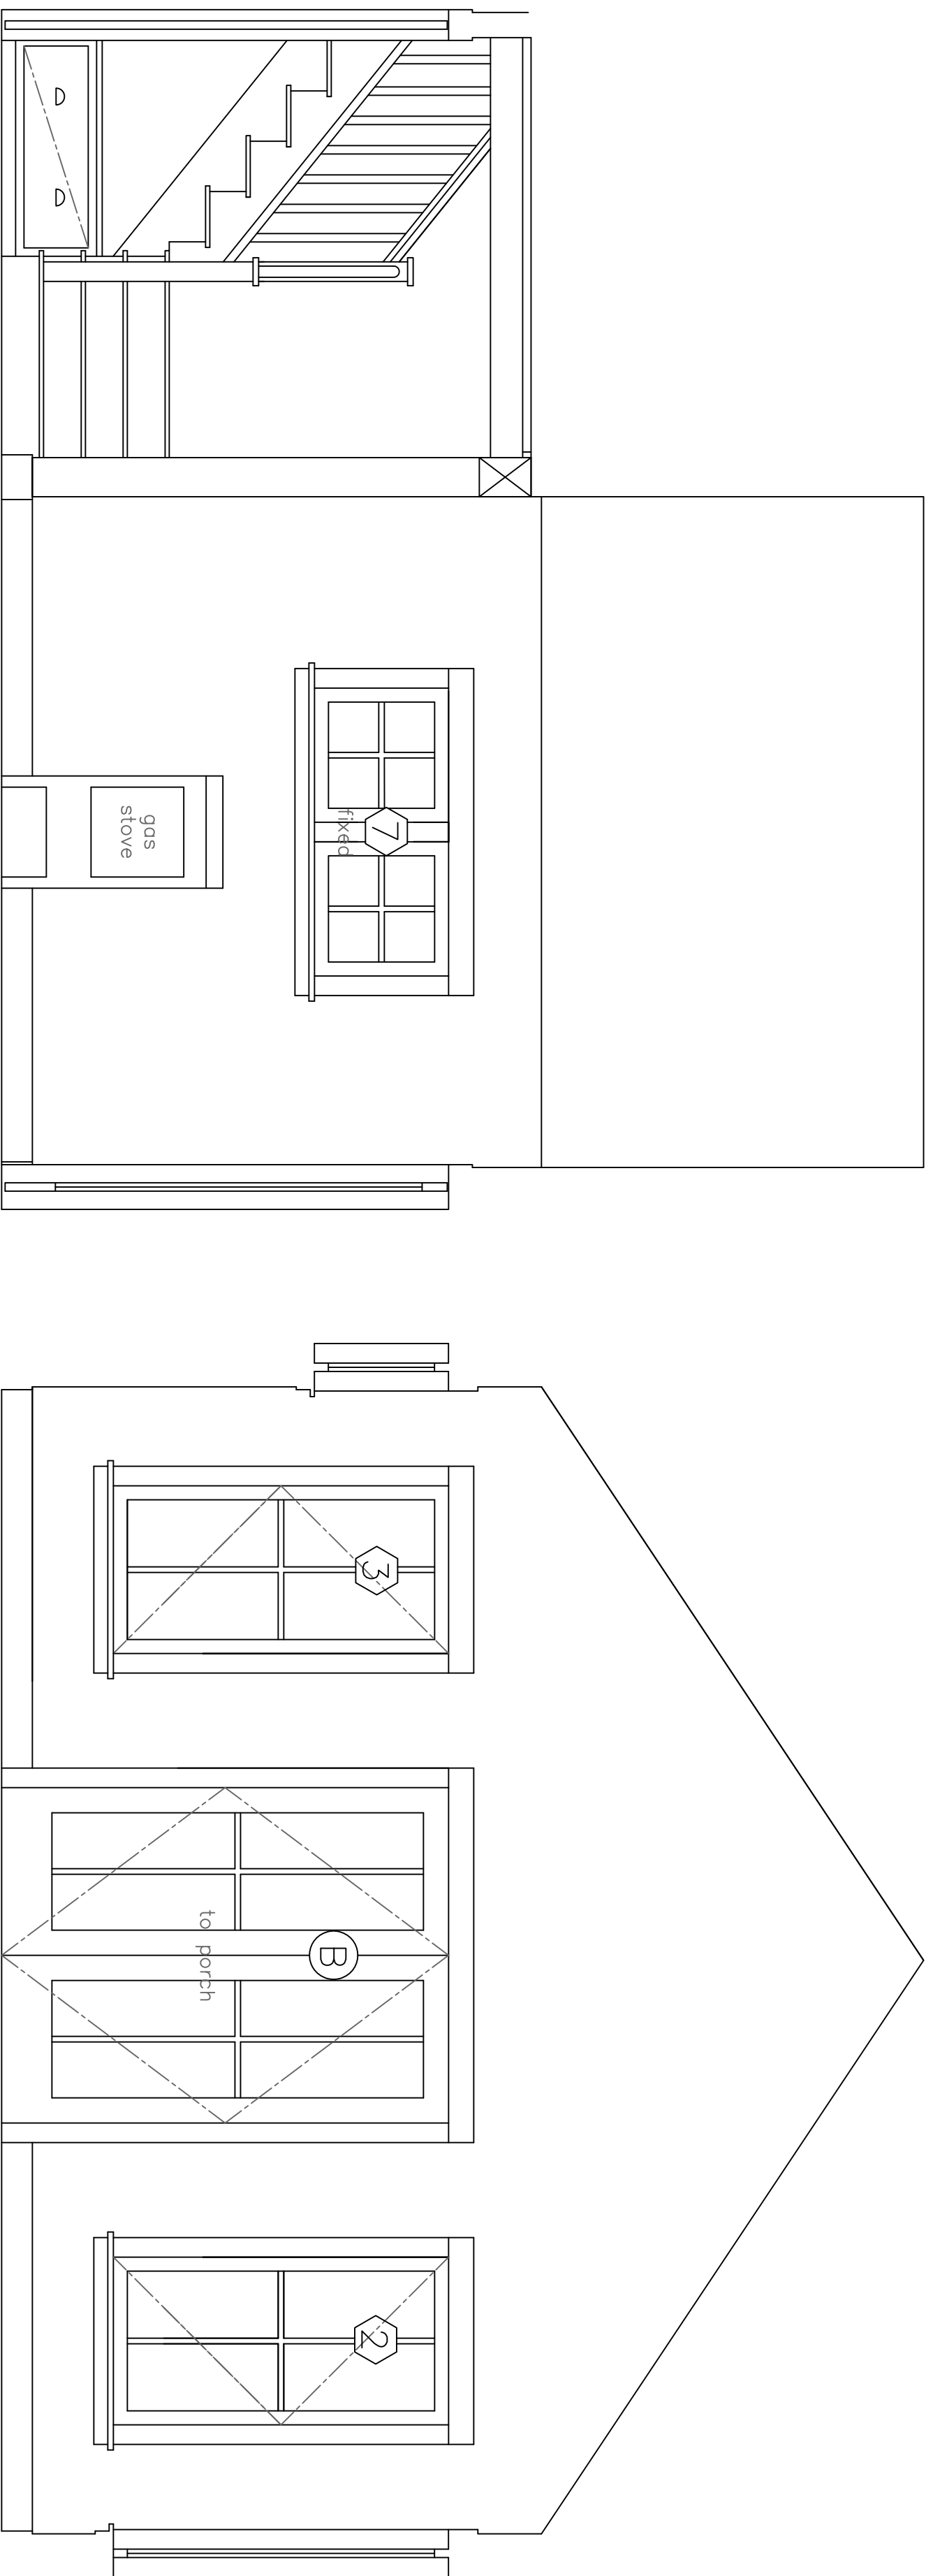

Rachel Conly

Architectural Design

Peaks Island, Maine 04108
207.766.5625

Proposed Interiors

A Proposed Hall/Sitting Room: North
1/2" = 1'-0"

B Proposed Sitting/Dining Room: East
1/2" = 1'-0"

C Proposed Dining Room/Kitchen: South
1/2" = 1'-0"

PROJECT

Moan Residence

186 Seashore Avenue
Peaks Island, Me.
04108

DATE 1.4.13

REVISED

SCALE 1/2" = 1'-0"

DRAWN BY
Rachel

NOTES